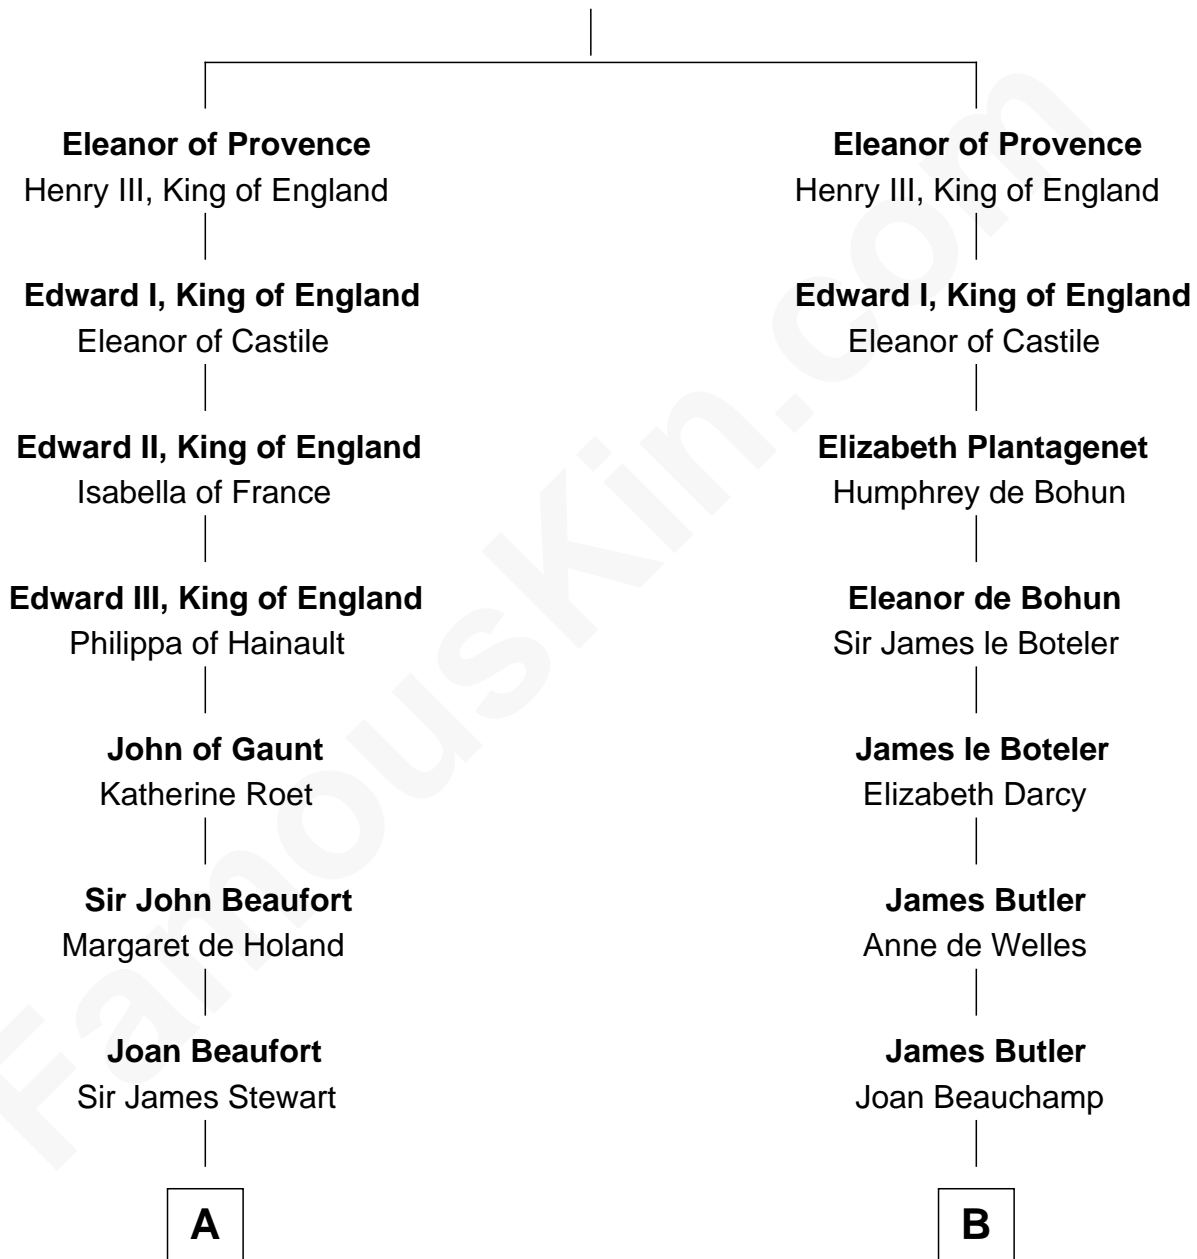

FamousKin.com

Relationship Chart of

Edith (Bolling) Wilson

First Lady of President Woodrow Wilson

20th cousin of

Jay Gould

American Railroad "Robber Baron"

Ramon Berenguer IV of Provence

Beatrice of Savoy

C

Catherine Payne

Archibald Bolling

Archibald Bolling

Anne E. Wigginton

William Holcombe Bolling

Sarah Spiers White

Mary More

Jay Gould

"Robber Baron"