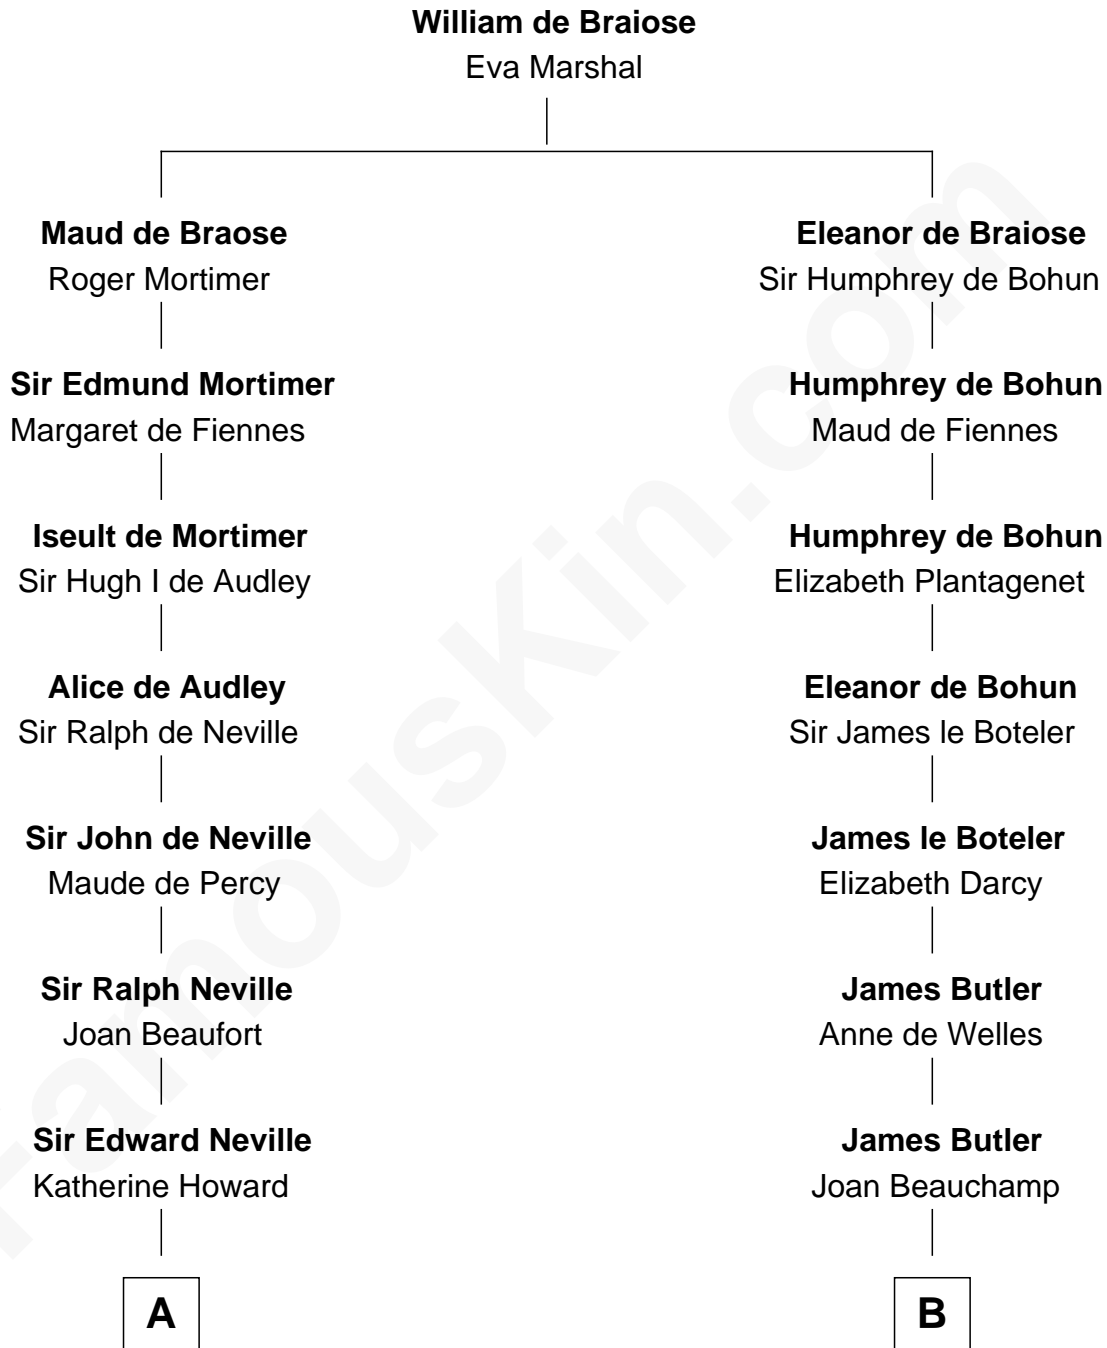

FamousKin.com

Relationship Chart of

Edith (Bolling) Wilson

First Lady of President Woodrow Wilson

20th cousin 1 time removed of

Jay Gould

American Railroad "Robber Baron"

C

Mary Jefferson

John Bolling

Archibald Bolling

Catherine Payne

Archibald Bolling

Anne E. Wigginton

William Holcombe Bolling

Sarah Spiers White

Mary More

Jay Gould

"Robber Baron"