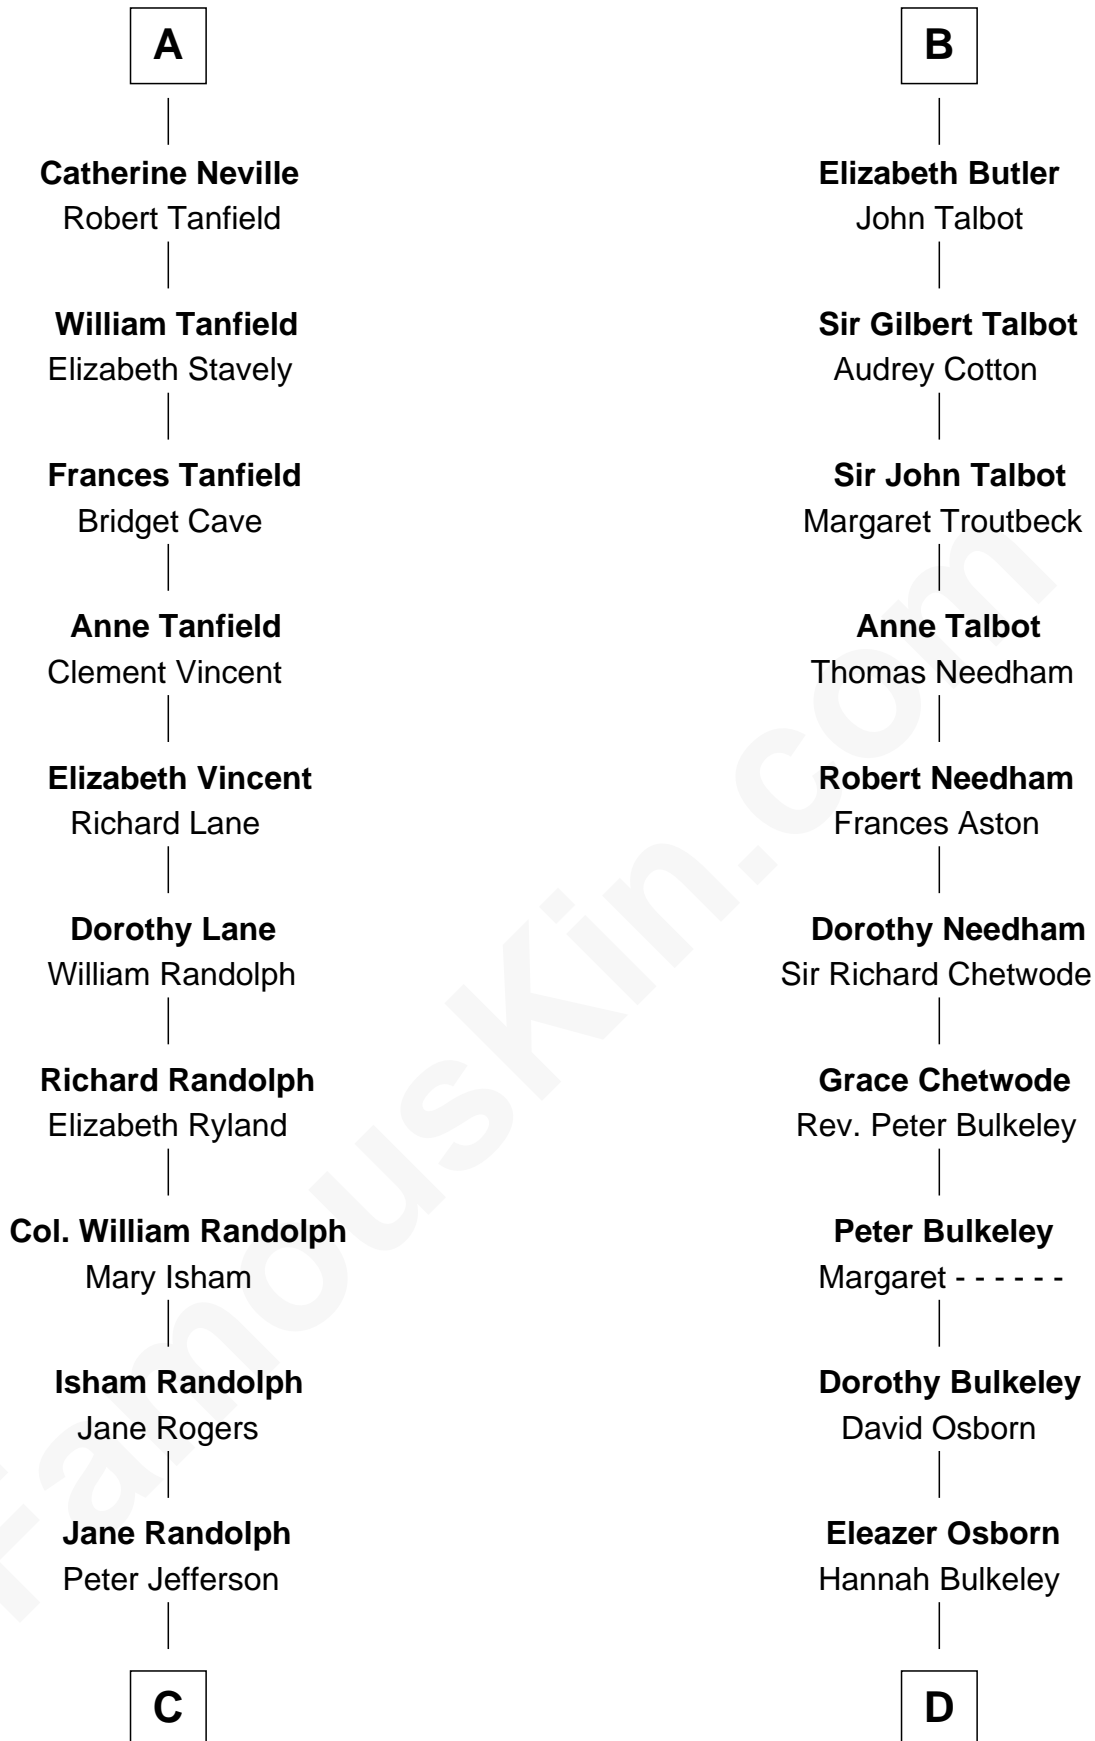

FamousKin.com

Relationship Chart of

Edith (Bolling) Wilson

First Lady of President Woodrow Wilson

20th cousin 1 time removed of

Jay Gould

American Railroad "Robber Baron"

C

Mary Jefferson

John Bolling

Archibald Bolling

Catherine Payne

Archibald Bolling

Anne E. Wigginton

William Holcombe Bolling

Sarah Spiers White

Mary More

Jay Gould

"Robber Baron"