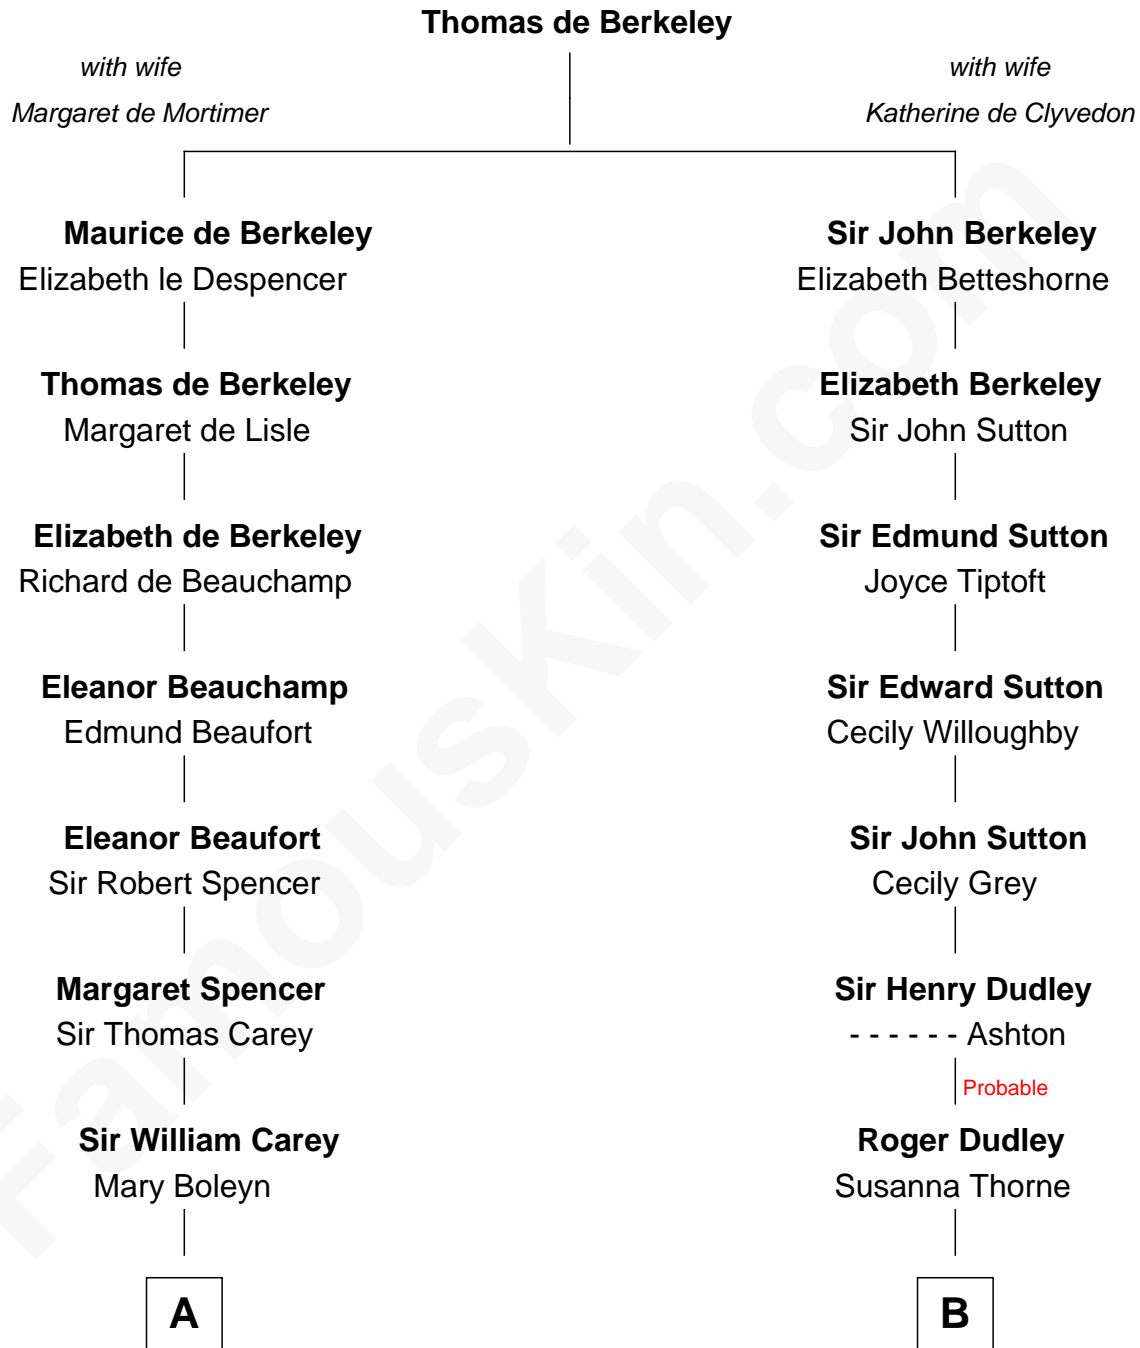

FamousKin.com

Relationship Chart of

Edith (Bolling) Wilson

First Lady of President Woodrow Wilson

15th cousin 3 times removed of

William Marsh Rice
Founder of Rice University

C

William Holcombe Bolling

Sarah Spiers White

Edith (Bolling) Wilson

First Lady of Woodrow Wilson

FamousKin.com