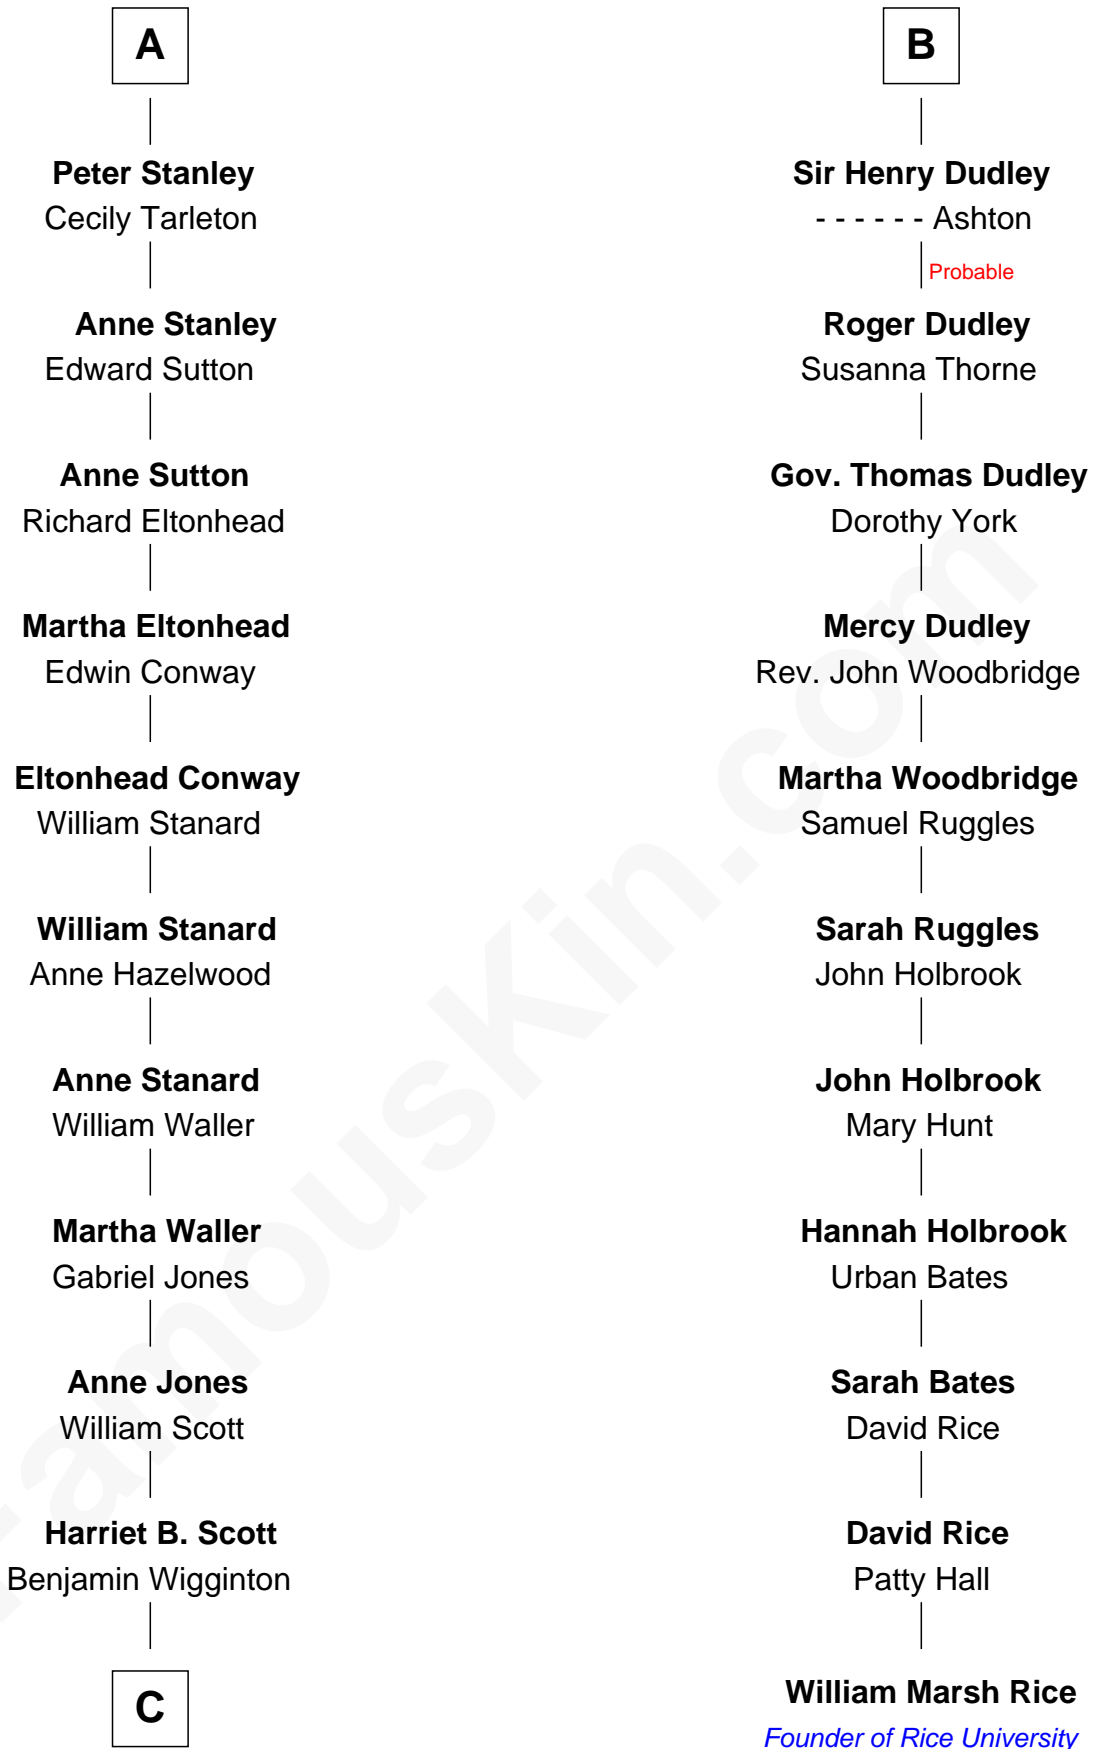

FamousKin.com

Relationship Chart of

Edith (Bolling) Wilson

First Lady of President Woodrow Wilson

17th cousin 2 times removed of

William Marsh Rice
Founder of Rice University

C

Anne E. Wigginton

Archibald Bolling

William Holcombe Bolling

Sarah Spiers White

Edith (Bolling) Wilson

First Lady of Woodrow Wilson

FamousKin.com