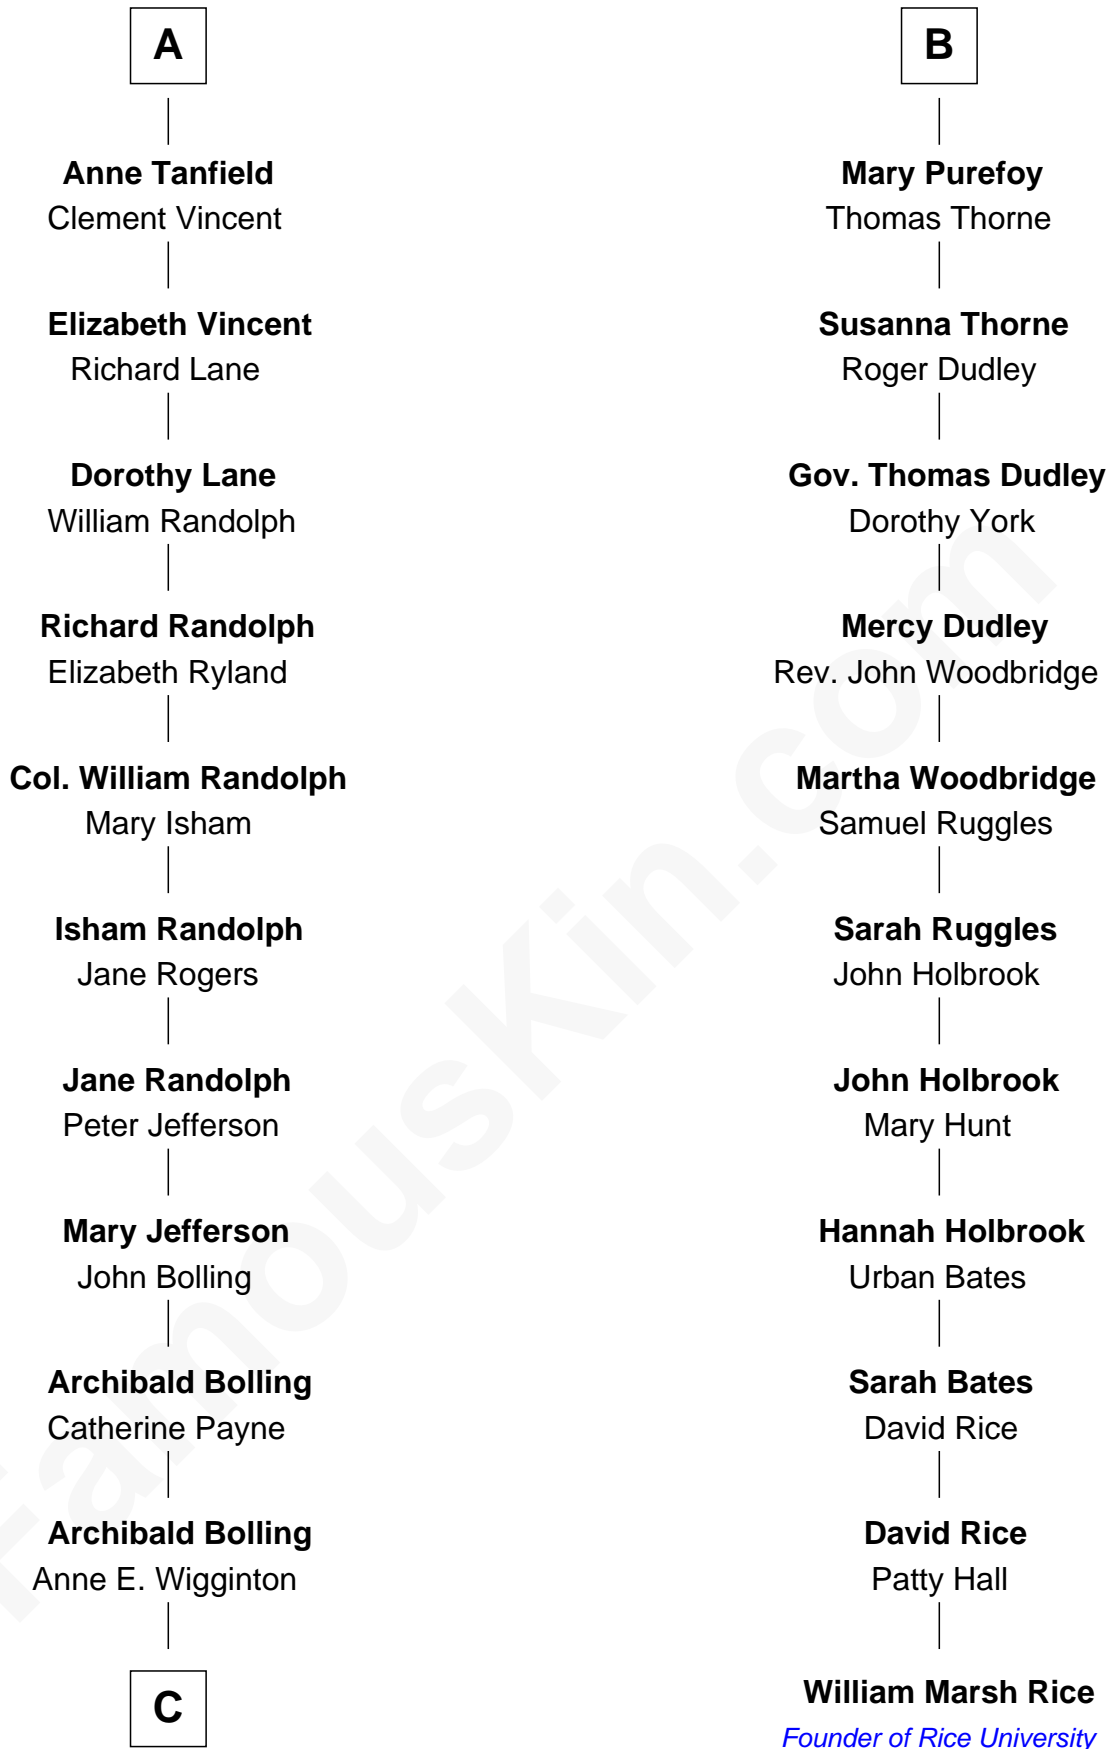

FamousKin.com

Relationship Chart of

Edith (Bolling) Wilson

First Lady of President Woodrow Wilson

17th cousin 1 time removed of

William Marsh Rice
Founder of Rice University

Sir John Howard

Alice de Bois

Sir Robert Howard

Margaret de Scales

Sir John Howard

Alice Tendring

Sir Robert Howard

Margaret Mowbray

Katherine Howard

Sir Edward Neville

John Denton

Alice Denton

Nicholas Purefoy

Edward Purefoy

Anne Fettiplace

B

C

William Holcombe Bolling

Sarah Spiers White

Edith (Bolling) Wilson

First Lady of Woodrow Wilson

FamousKin.com