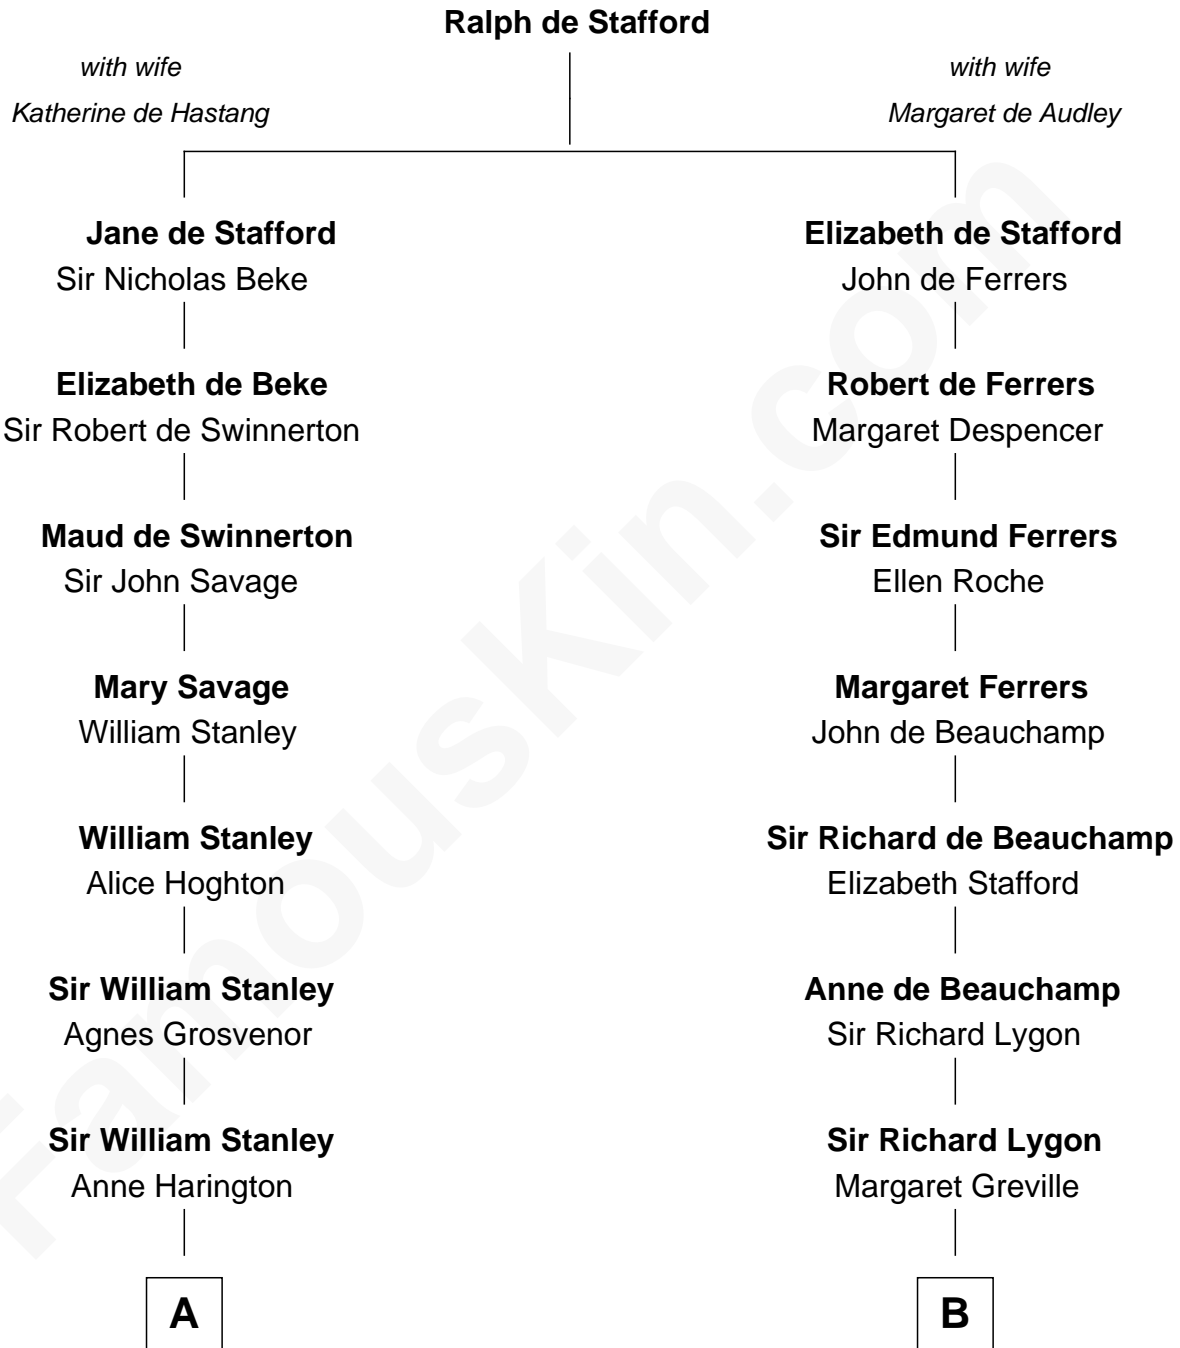

FamousKin.com

Relationship Chart of

Edith (Bolling) Wilson

First Lady of President Woodrow Wilson

19th cousin 1 time removed of

General George C. Marshall

Author of "The Marshall Plan"

C

Anne E. Wigginton

Archibald Bolling

William Holcombe Bolling

Sarah Spiers White

Edith (Bolling) Wilson

First Lady of Woodrow Wilson

D

Matilda Battaile Taliaferro