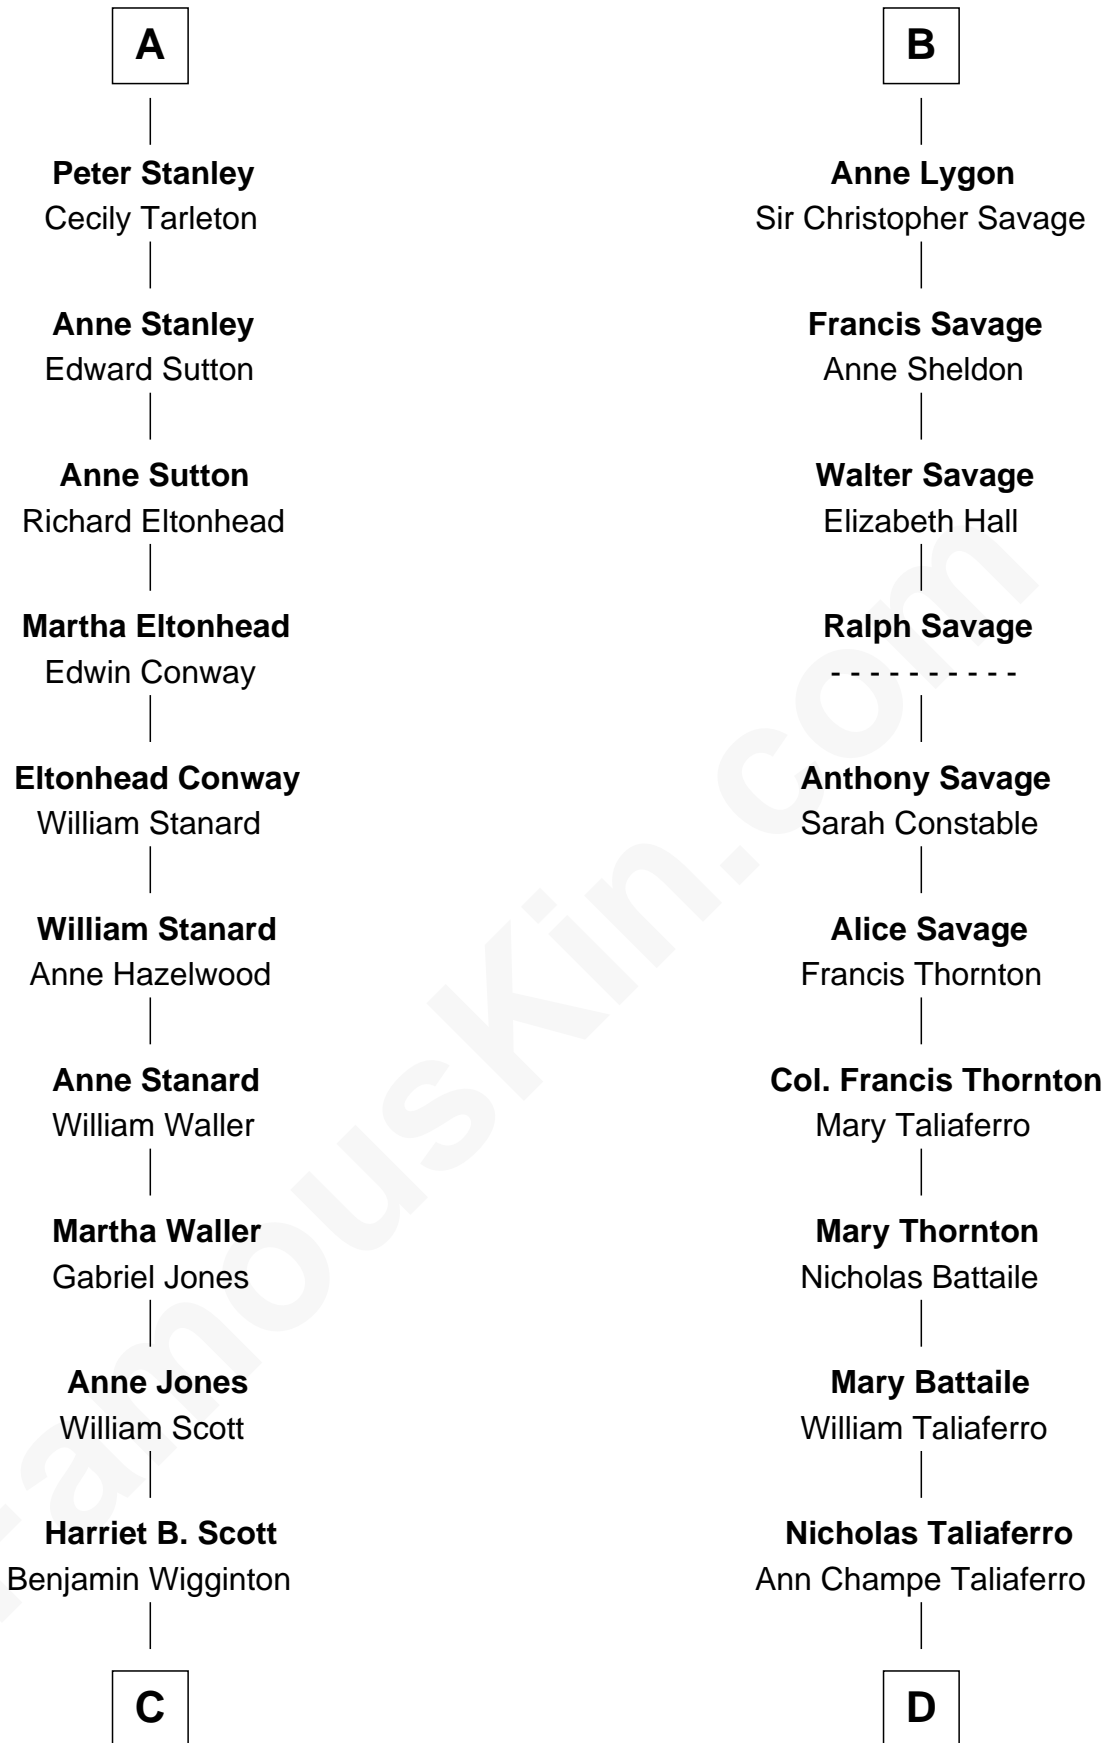

FamousKin.com

Relationship Chart of

Edith (Bolling) Wilson

First Lady of President Woodrow Wilson

19th cousin 1 time removed of

General George C. Marshall

Author of "The Marshall Plan"

C

Anne E. Wigginton

Archibald Bolling

William Holcombe Bolling

Sarah Spiers White

Edith (Bolling) Wilson

First Lady of Woodrow Wilson

D

Matilda Battaile Taliaferro