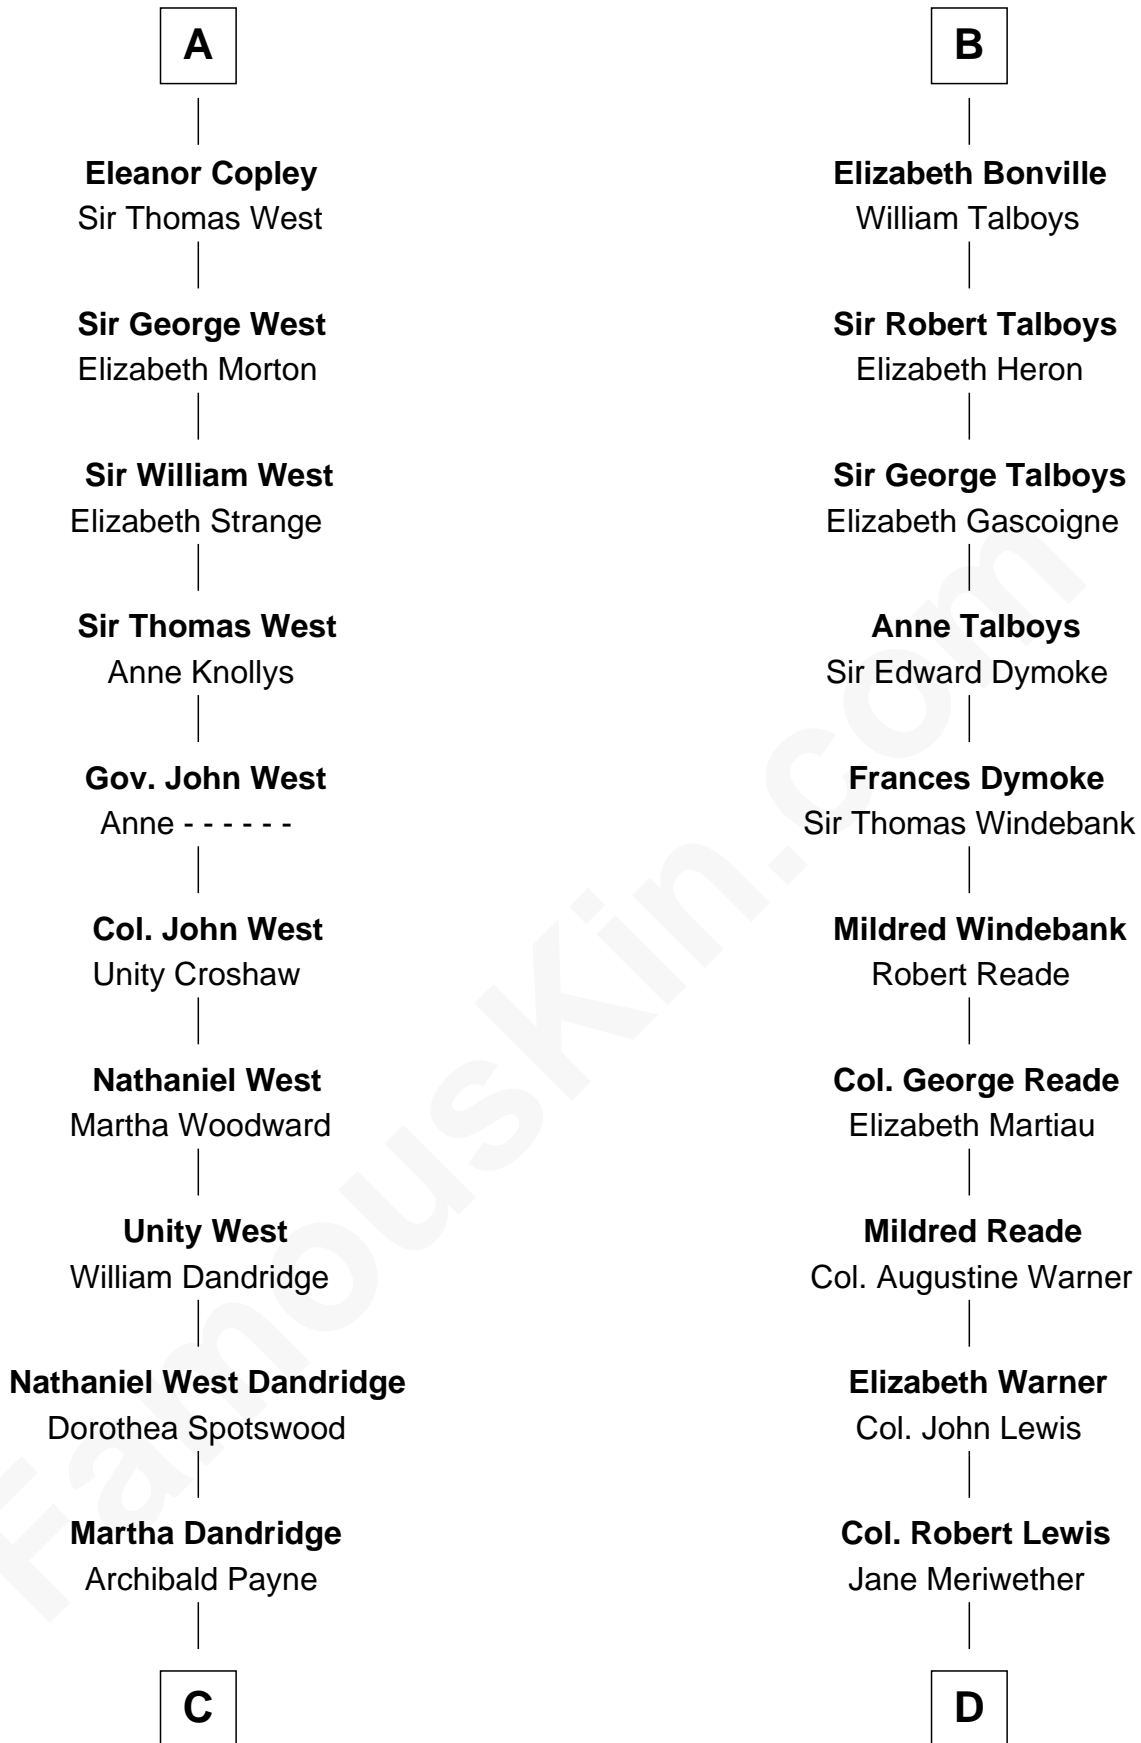

## Relationship Chart of

### Edith (Bolling) Wilson

*First Lady of President Woodrow Wilson*

18th cousin 2 times removed of

**Meriwether Lewis**

*Lewis and Clark Expedition*

**Sir Roger de Somery**

Nichole d'Aubenev

**C**

**Catherine Payne**  
Archibald Bolling

**Archibald Bolling**  
Anne E. Wigginton

**William Holcombe Bolling**  
Sarah Spiers White

**Edith (Bolling) Wilson**  
*First Lady of Woodrow Wilson*

**D**

**William Lewis**  
Lucy Meriwether

**Meriwether Lewis**  
*Lewis and Clark Expedition*

FamousKin.com