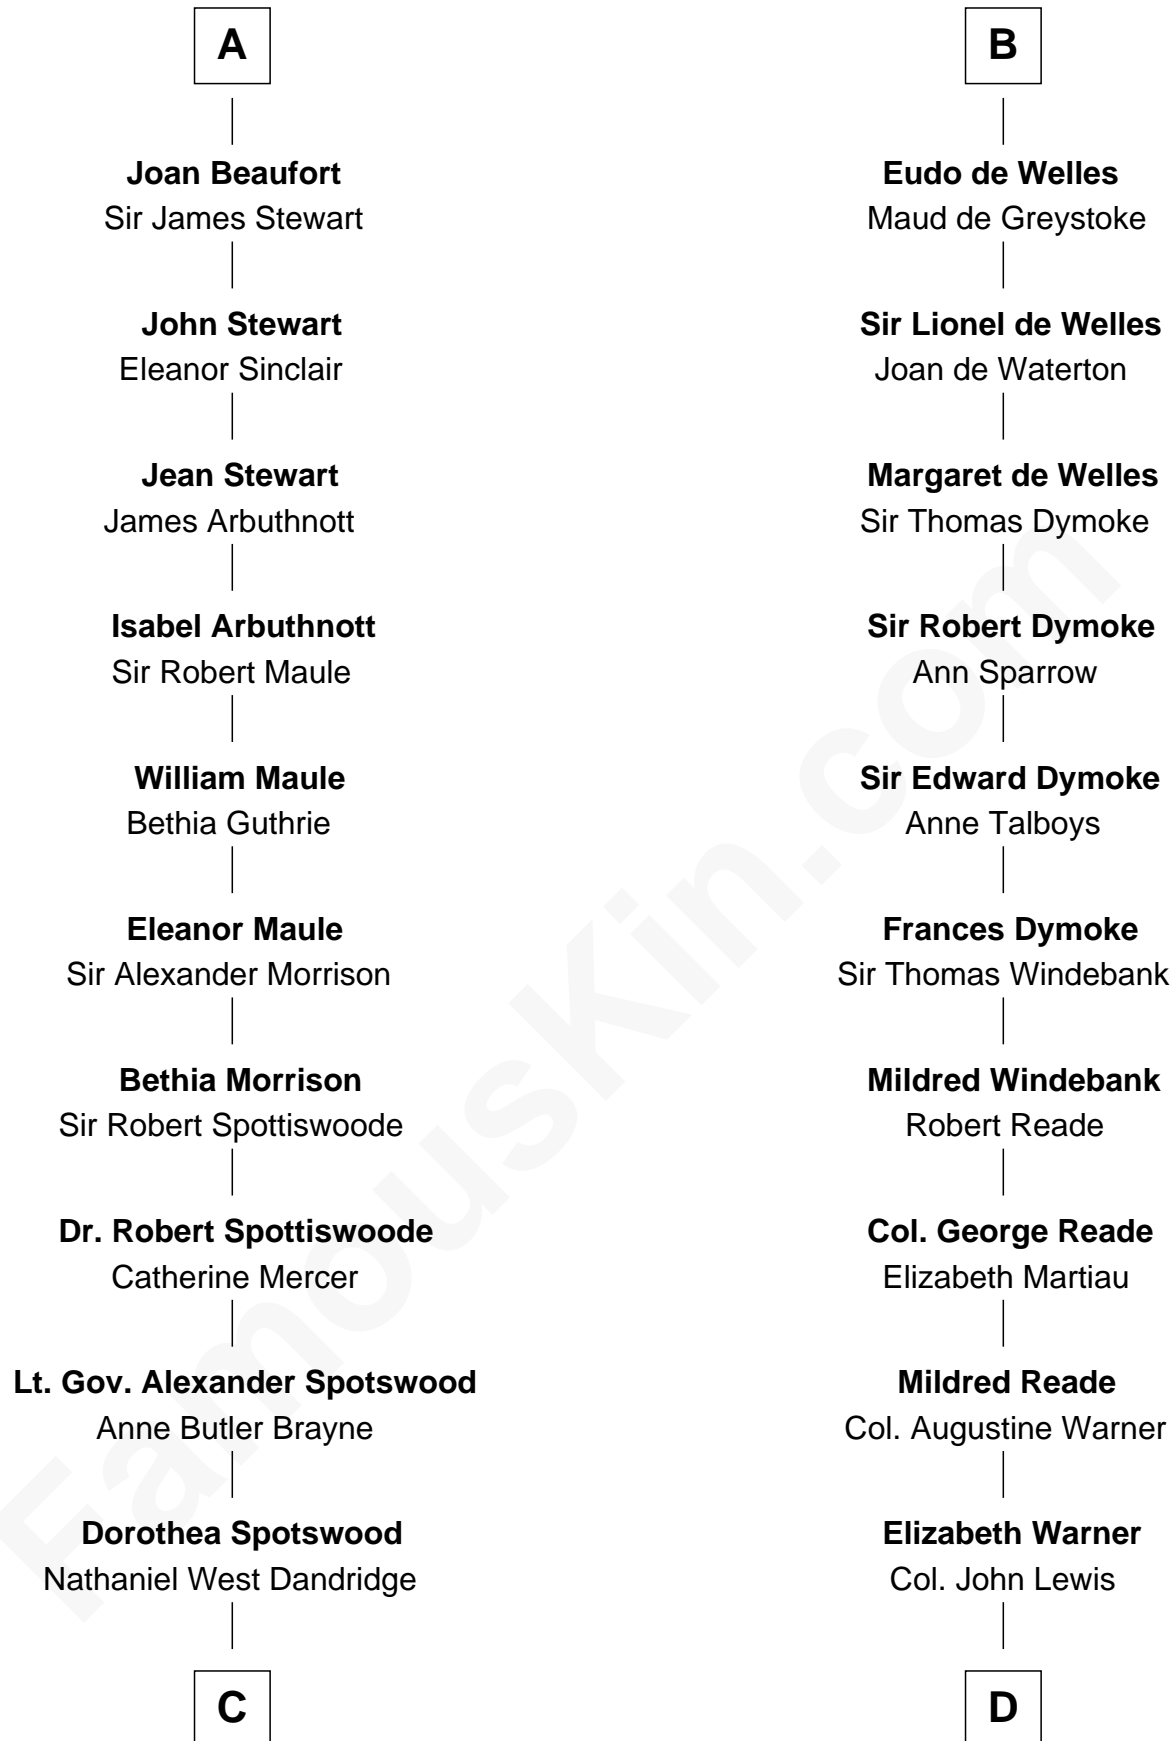

FamousKin.com

Relationship Chart of

Edith (Bolling) Wilson

First Lady of President Woodrow Wilson

19th cousin 2 times removed of

Meriwether Lewis

Lewis and Clark Expedition

Henry II, King of England

Eleanor of Aquitaine

C

Martha Dandridge

Archibald Payne

Catherine Payne

Archibald Bolling

Archibald Bolling

Anne E. Wigginton

Lucy Meriwether

Meriwether Lewis

Lewis and Clark Expedition