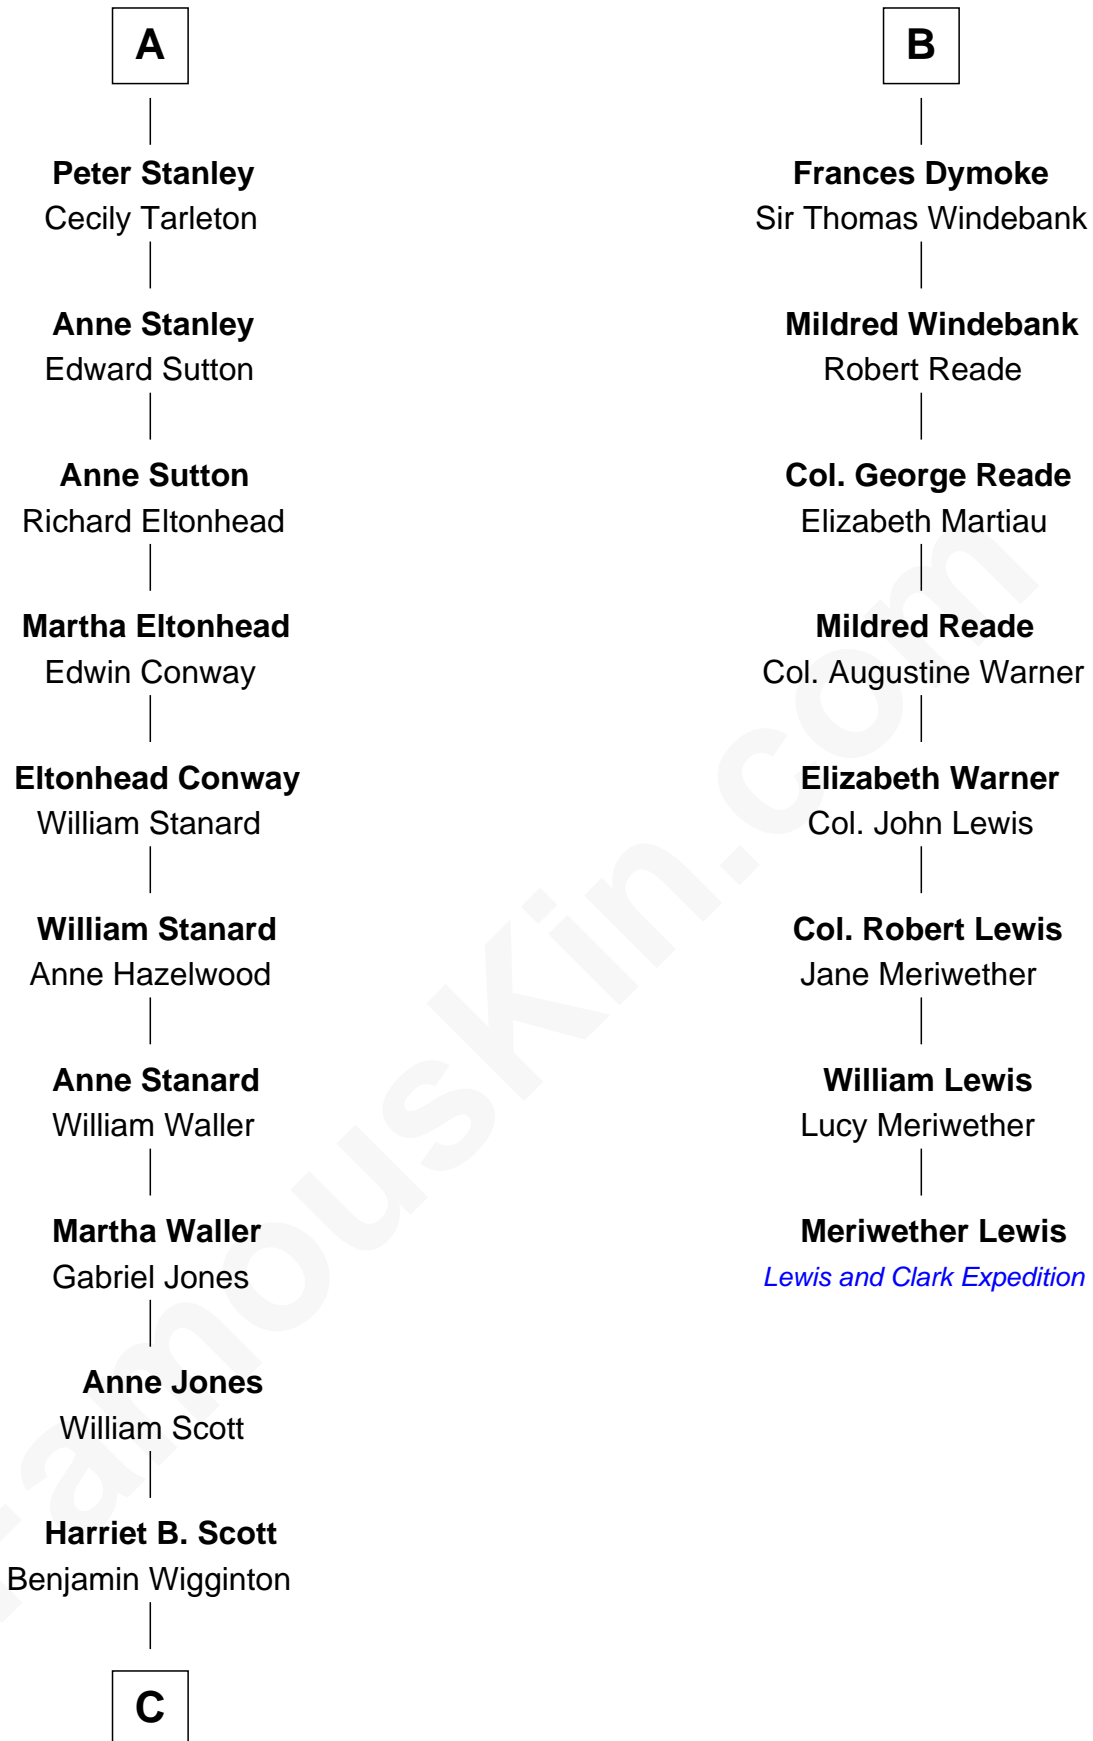

## Relationship Chart of

### Edith (Bolling) Wilson

*First Lady of President Woodrow Wilson*

14th cousin 5 times removed of

### Meriwether Lewis

*Lewis and Clark Expedition*

**C**

—  
**Anne E. Wigginton**

Archibald Bolling

—  
**William Holcombe Bolling**

Sarah Spiers White

—  
**Edith (Bolling) Wilson**

*First Lady of Woodrow Wilson*

FamousKin.com