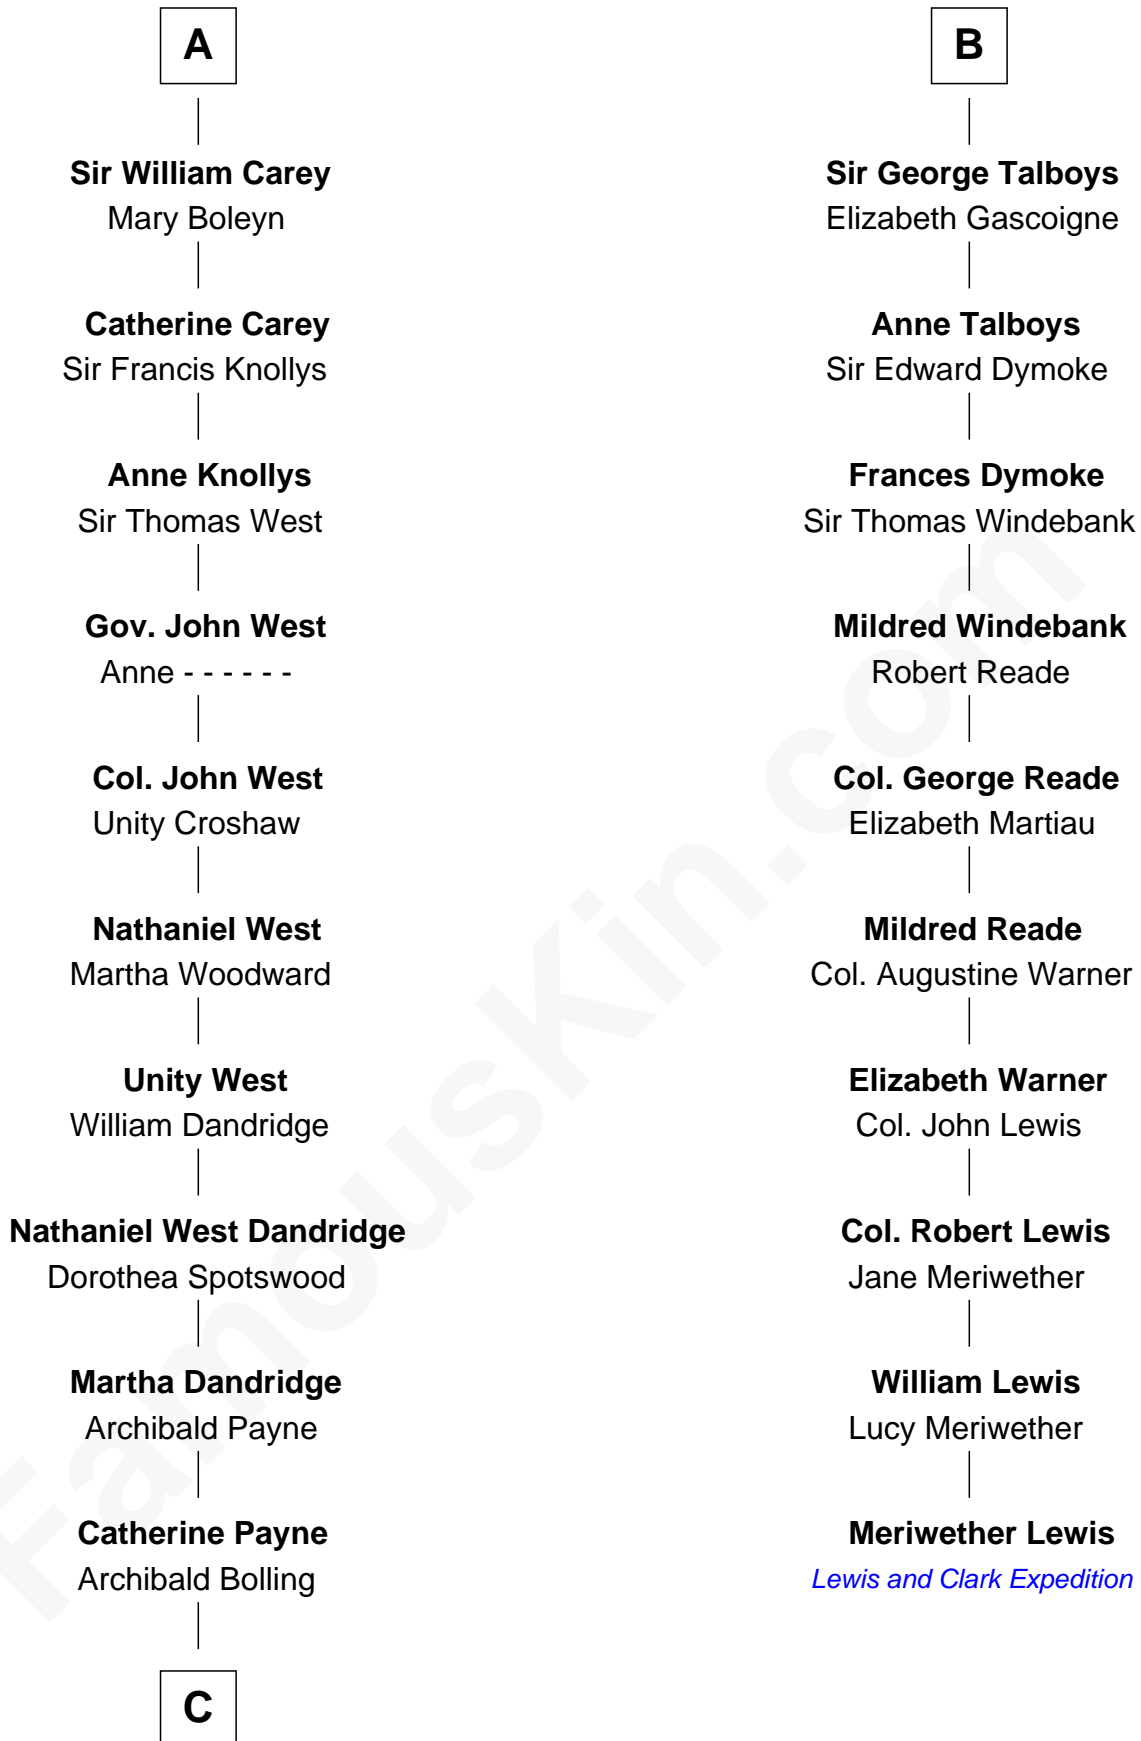

FamousKin.com

Relationship Chart of

Edith (Bolling) Wilson

First Lady of President Woodrow Wilson

16th cousin 3 times removed of

Meriwether Lewis

Lewis and Clark Expedition

Sir Gilbert de Clare

Joan of Acre

C

—
Archibald Bolling
Anne E. Wigginton

—
William Holcombe Bolling
Sarah Spiers White

—
Edith (Bolling) Wilson
First Lady of Woodrow Wilson

FamousKin.com