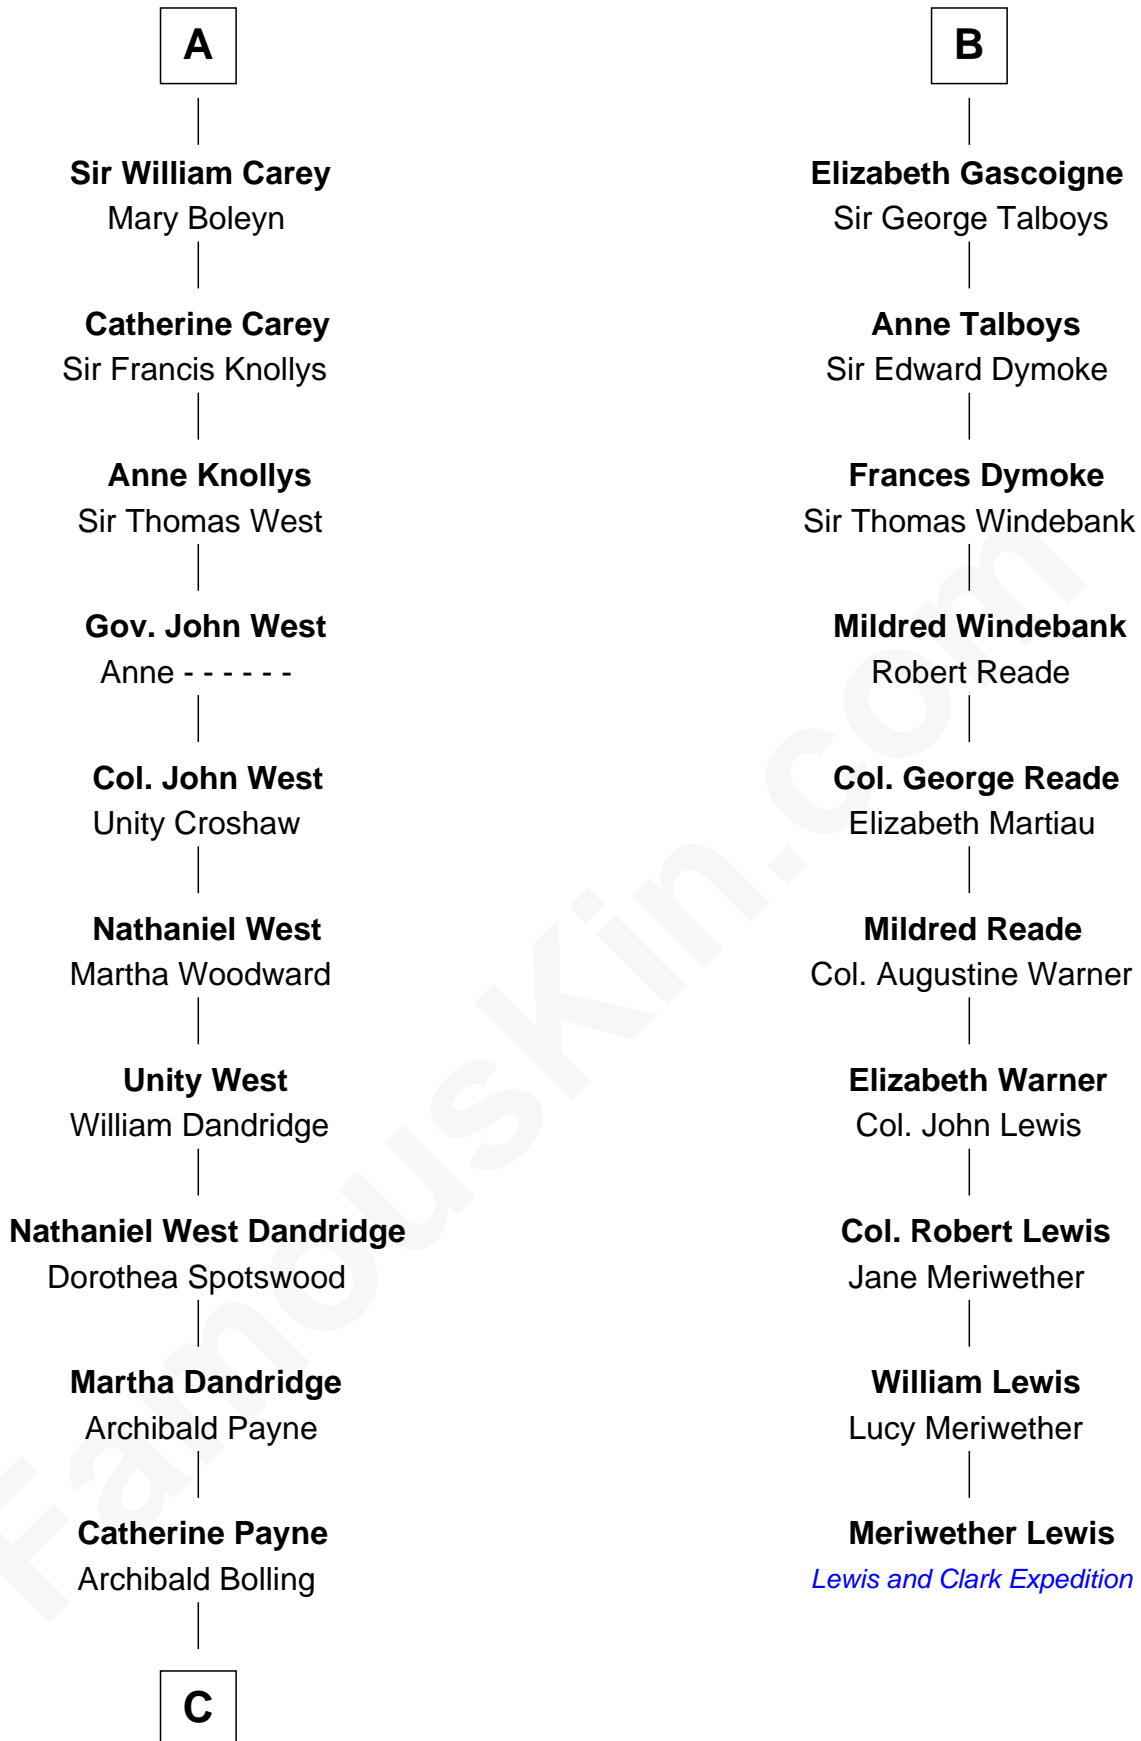

FamousKin.com

Relationship Chart of

Edith (Bolling) Wilson

First Lady of President Woodrow Wilson

16th cousin 3 times removed of

Meriwether Lewis

Lewis and Clark Expedition

C

—
Archibald Bolling

Anne E. Wigginton

—
William Holcombe Bolling

Sarah Spiers White

—
Edith (Bolling) Wilson

First Lady of Woodrow Wilson

FamousKin.com