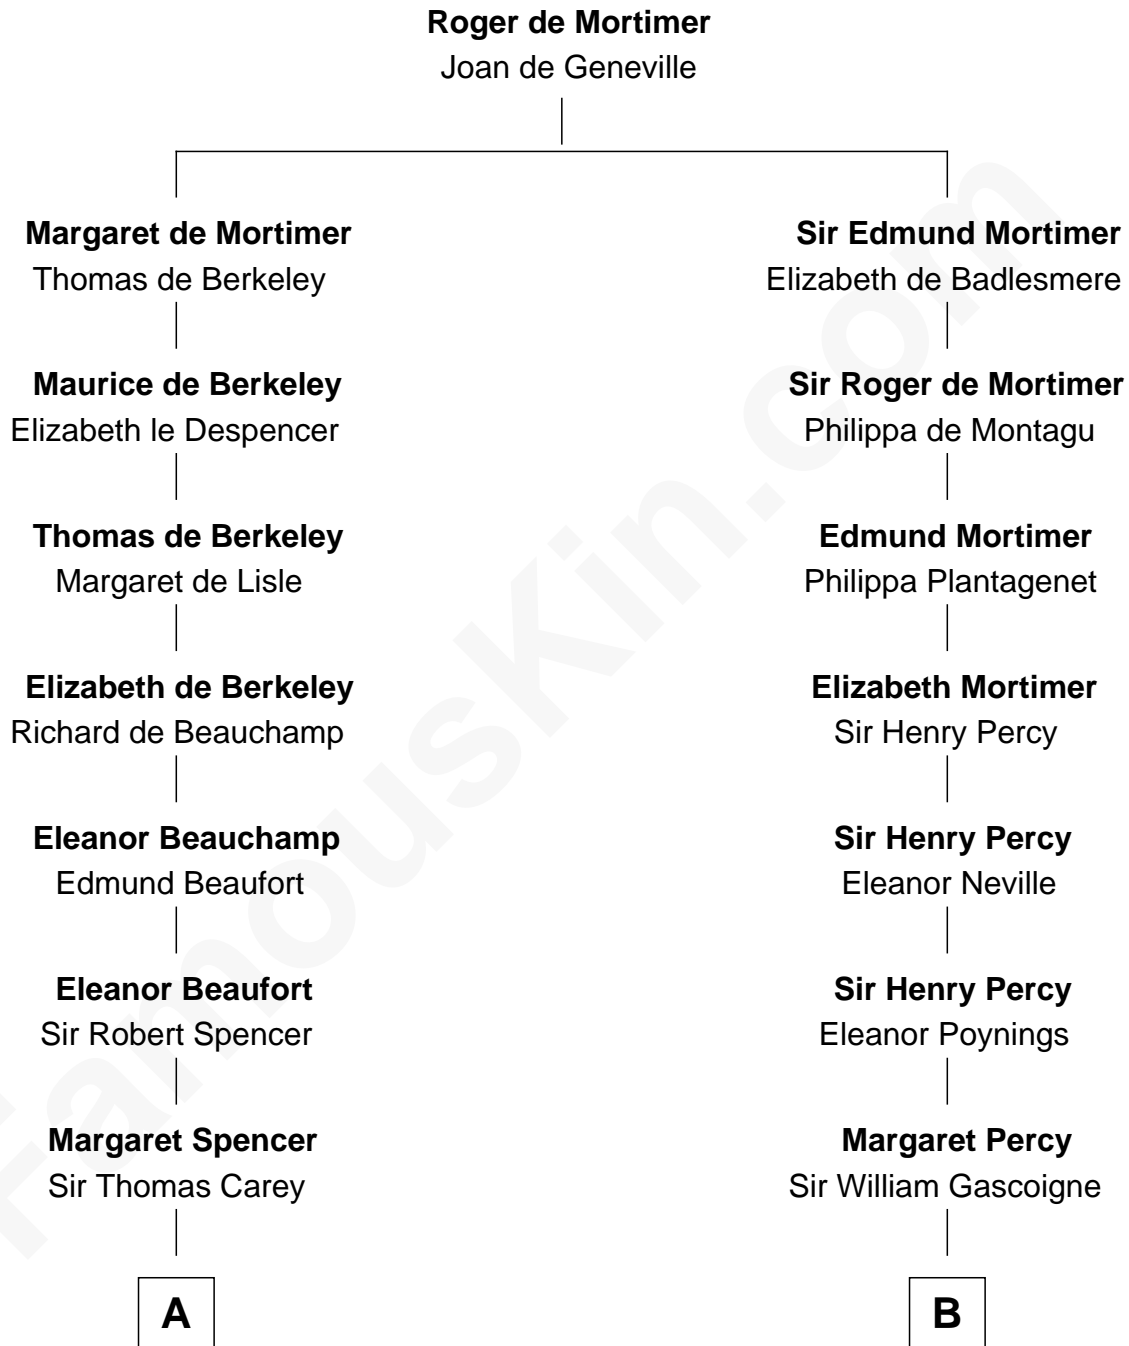

FamousKin.com

Relationship Chart of

Edith (Bolling) Wilson

First Lady of President Woodrow Wilson

16th cousin 3 times removed of

Meriwether Lewis

Lewis and Clark Expedition

C

—
Archibald Bolling

Anne E. Wigginton

—
William Holcombe Bolling

Sarah Spiers White

—
Edith (Bolling) Wilson

First Lady of Woodrow Wilson

FamousKin.com