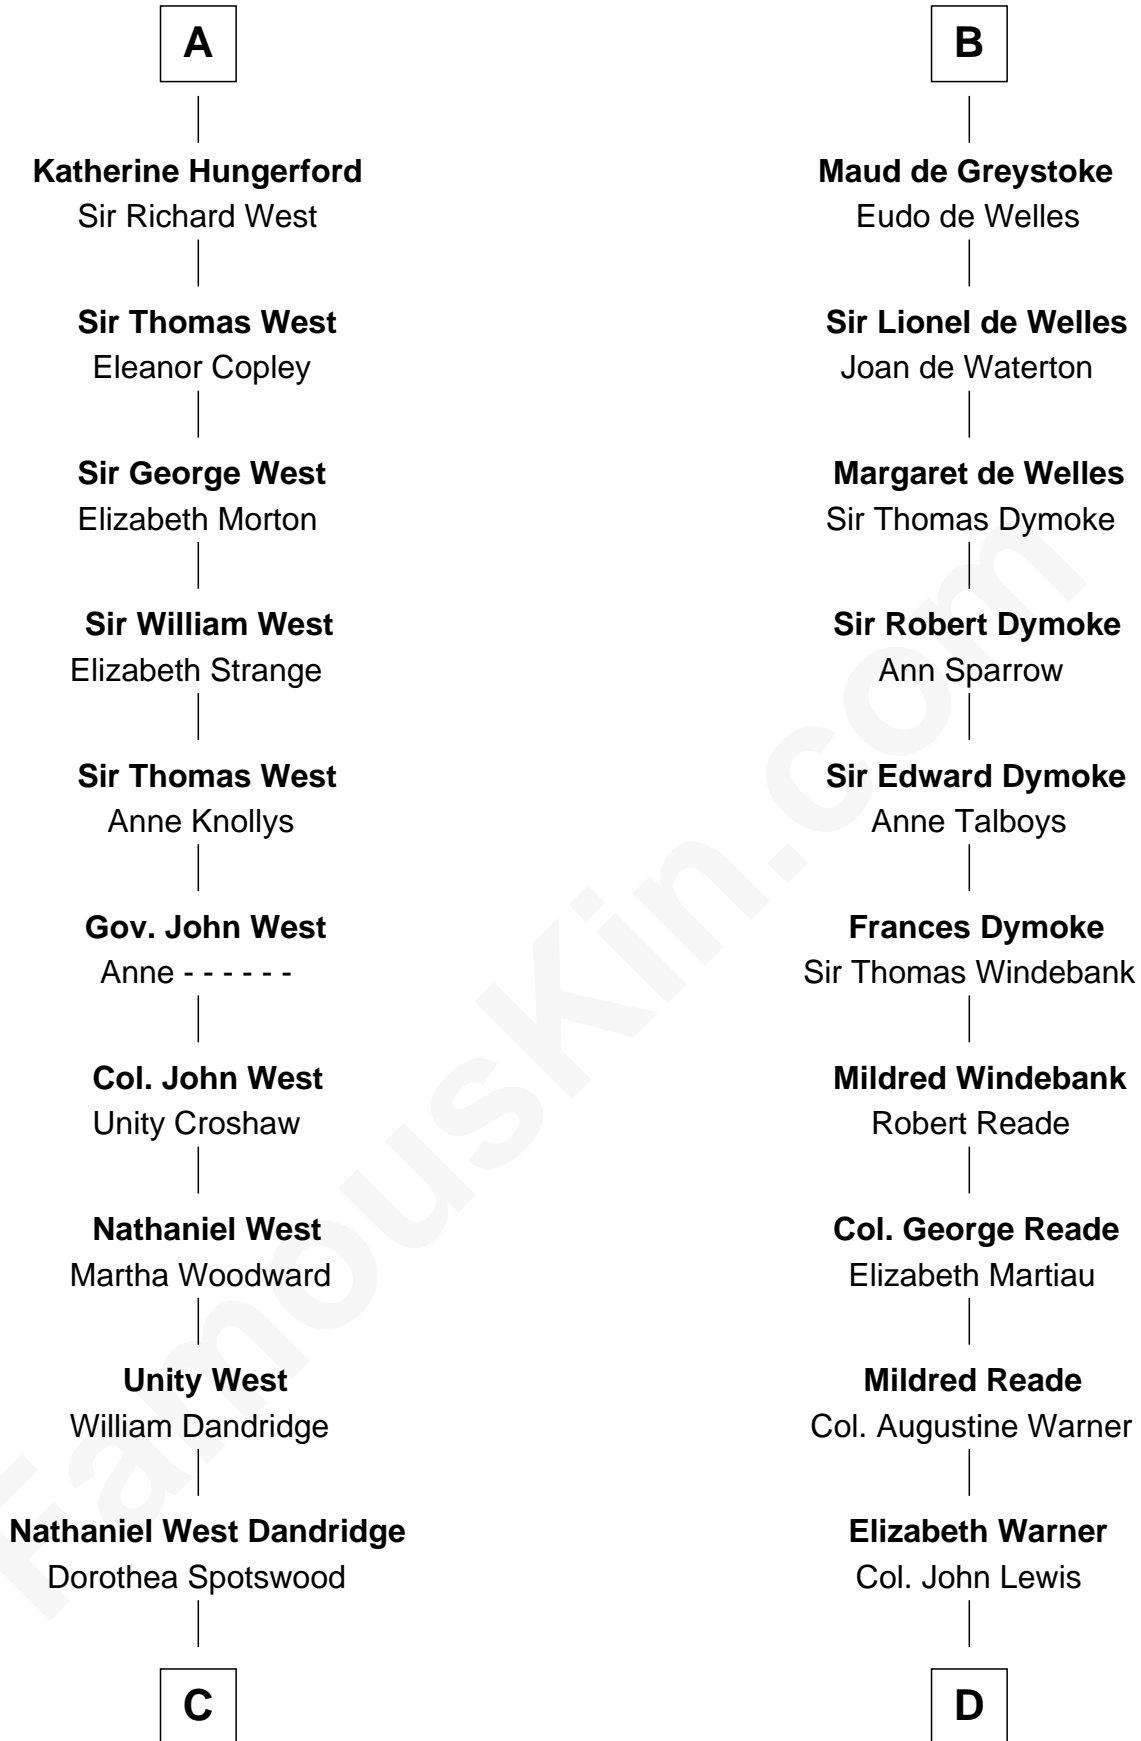

## Relationship Chart of

### Edith (Bolling) Wilson

*First Lady of President Woodrow Wilson*

19th cousin 2 times removed of

**Meriwether Lewis**

*Lewis and Clark Expedition*

**C**

**Martha Dandridge**

Archibald Payne

**Catherine Payne**

Archibald Bolling

**Archibald Bolling**

Anne E. Wigginton

**William Holcombe Bolling**

Sarah Spiers White

**Edith (Bolling) Wilson**

*First Lady of Woodrow Wilson*

**D**

**Col. Robert Lewis**

Jane Meriwether

**William Lewis**

Lucy Meriwether

**Meriwether Lewis**

*Lewis and Clark Expedition*

FamousKin.com