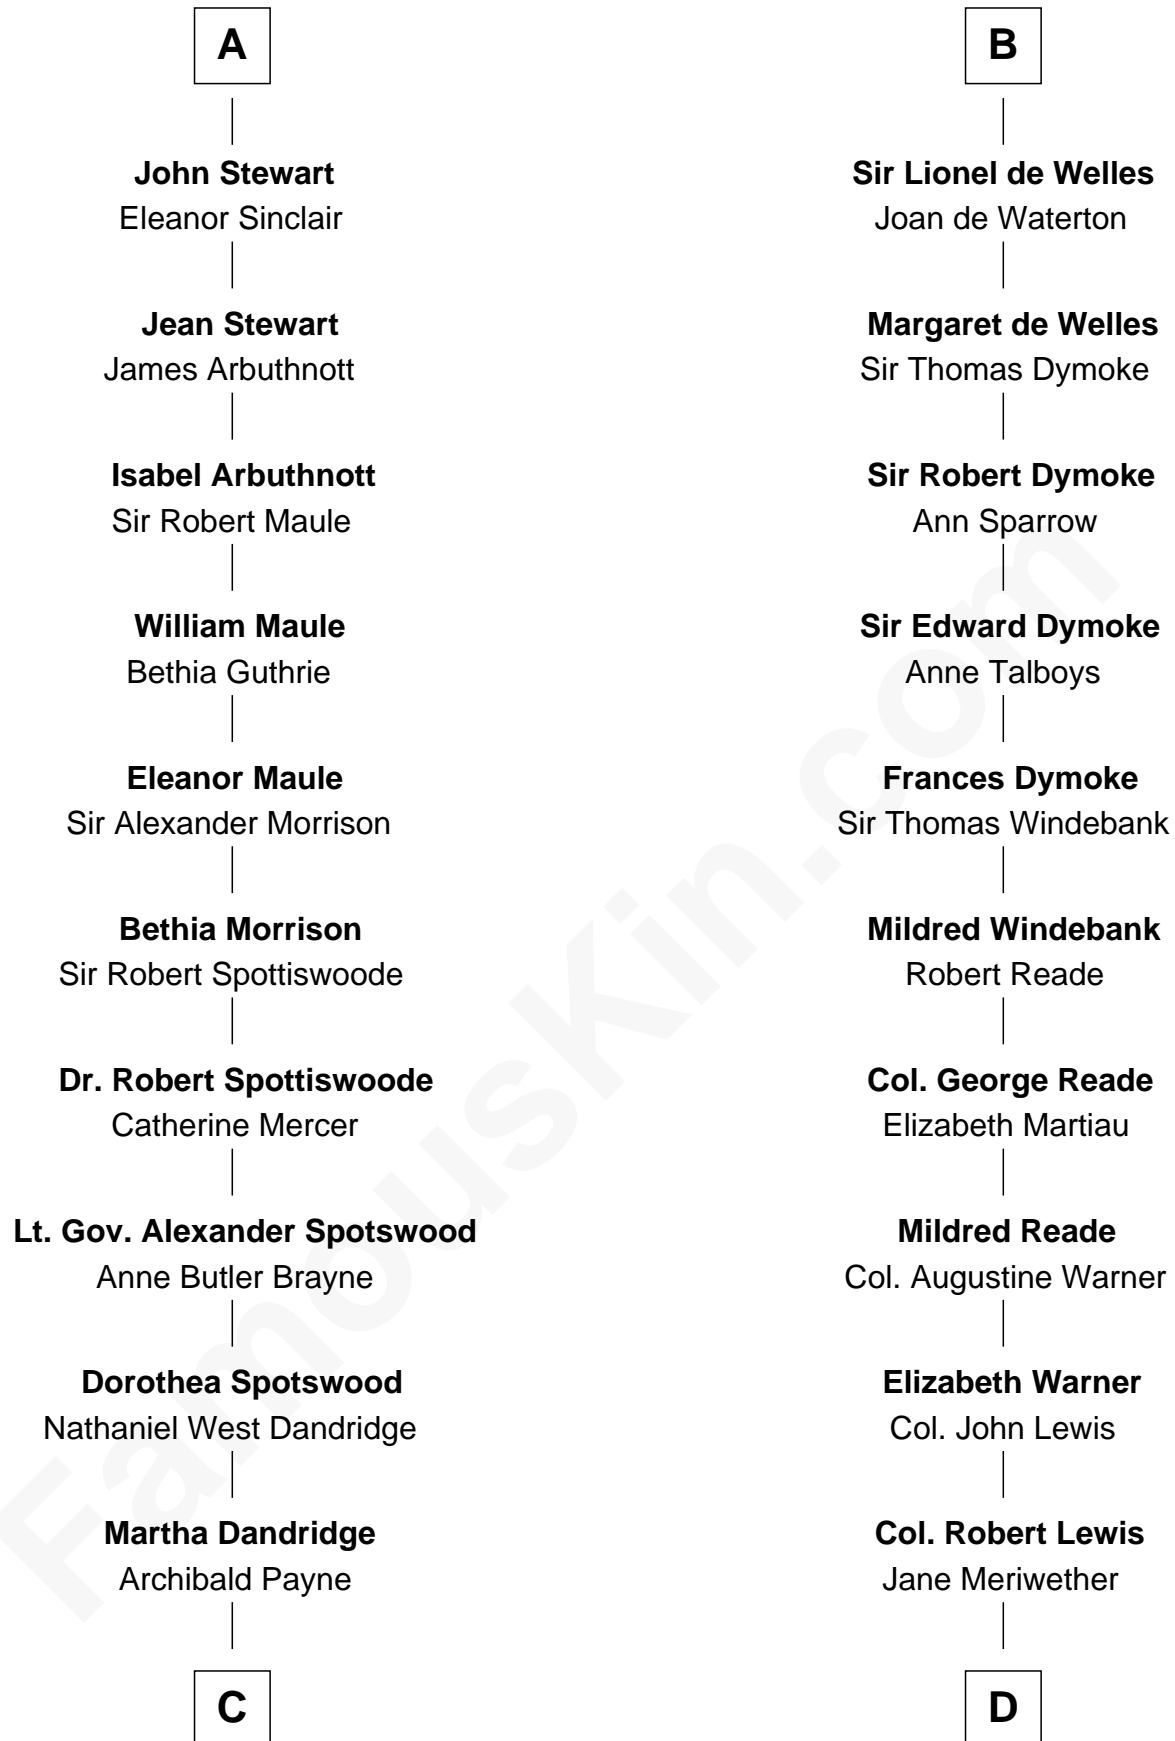

FamousKin.com

Relationship Chart of

Edith (Bolling) Wilson

First Lady of President Woodrow Wilson

18th cousin 2 times removed of

Meriwether Lewis

Lewis and Clark Expedition

Louis VIII, King of France

Blanche of Castile

C

Catherine Payne
Archibald Bolling

Archibald Bolling
Anne E. Wigginton

William Holcombe Bolling
Sarah Spiers White

Edith (Bolling) Wilson
First Lady of Woodrow Wilson

D

William Lewis
Lucy Meriwether

Meriwether Lewis
Lewis and Clark Expedition

FamousKin.com