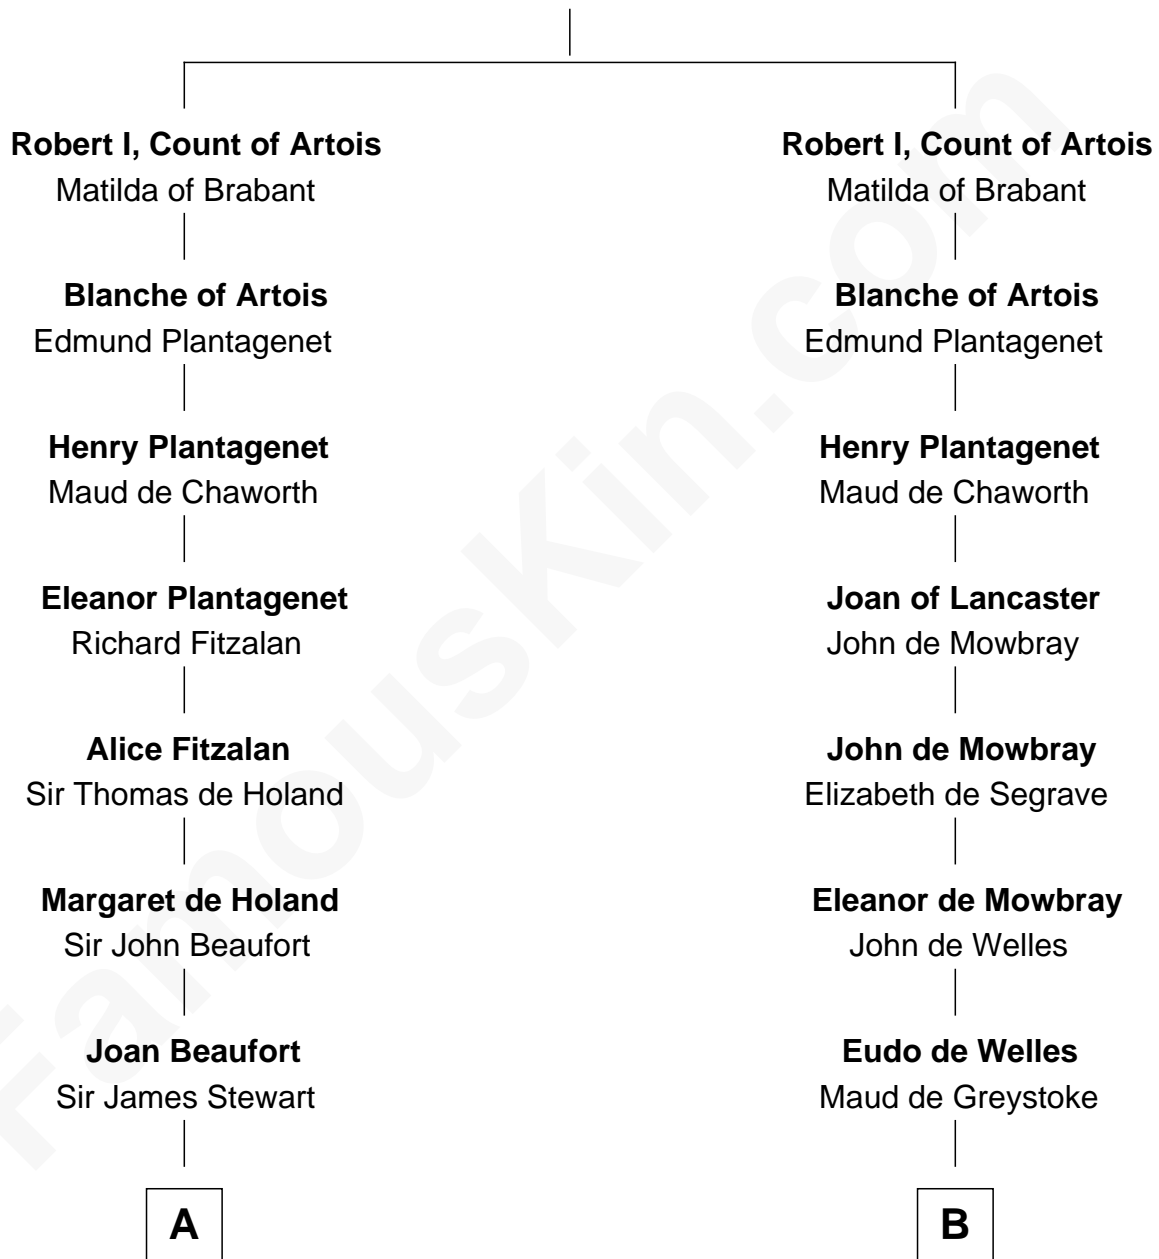

FamousKin.com

Relationship Chart of

Edith (Bolling) Wilson

First Lady of President Woodrow Wilson

18th cousin 2 times removed of

Meriwether Lewis

Lewis and Clark Expedition

Louis VIII, King of France

Blanche of Castile

C

Catherine Payne
Archibald Bolling

Archibald Bolling
Anne E. Wigginton

William Holcombe Bolling
Sarah Spiers White

Edith (Bolling) Wilson
First Lady of Woodrow Wilson

D

William Lewis
Lucy Meriwether

Meriwether Lewis
Lewis and Clark Expedition

FamousKin.com