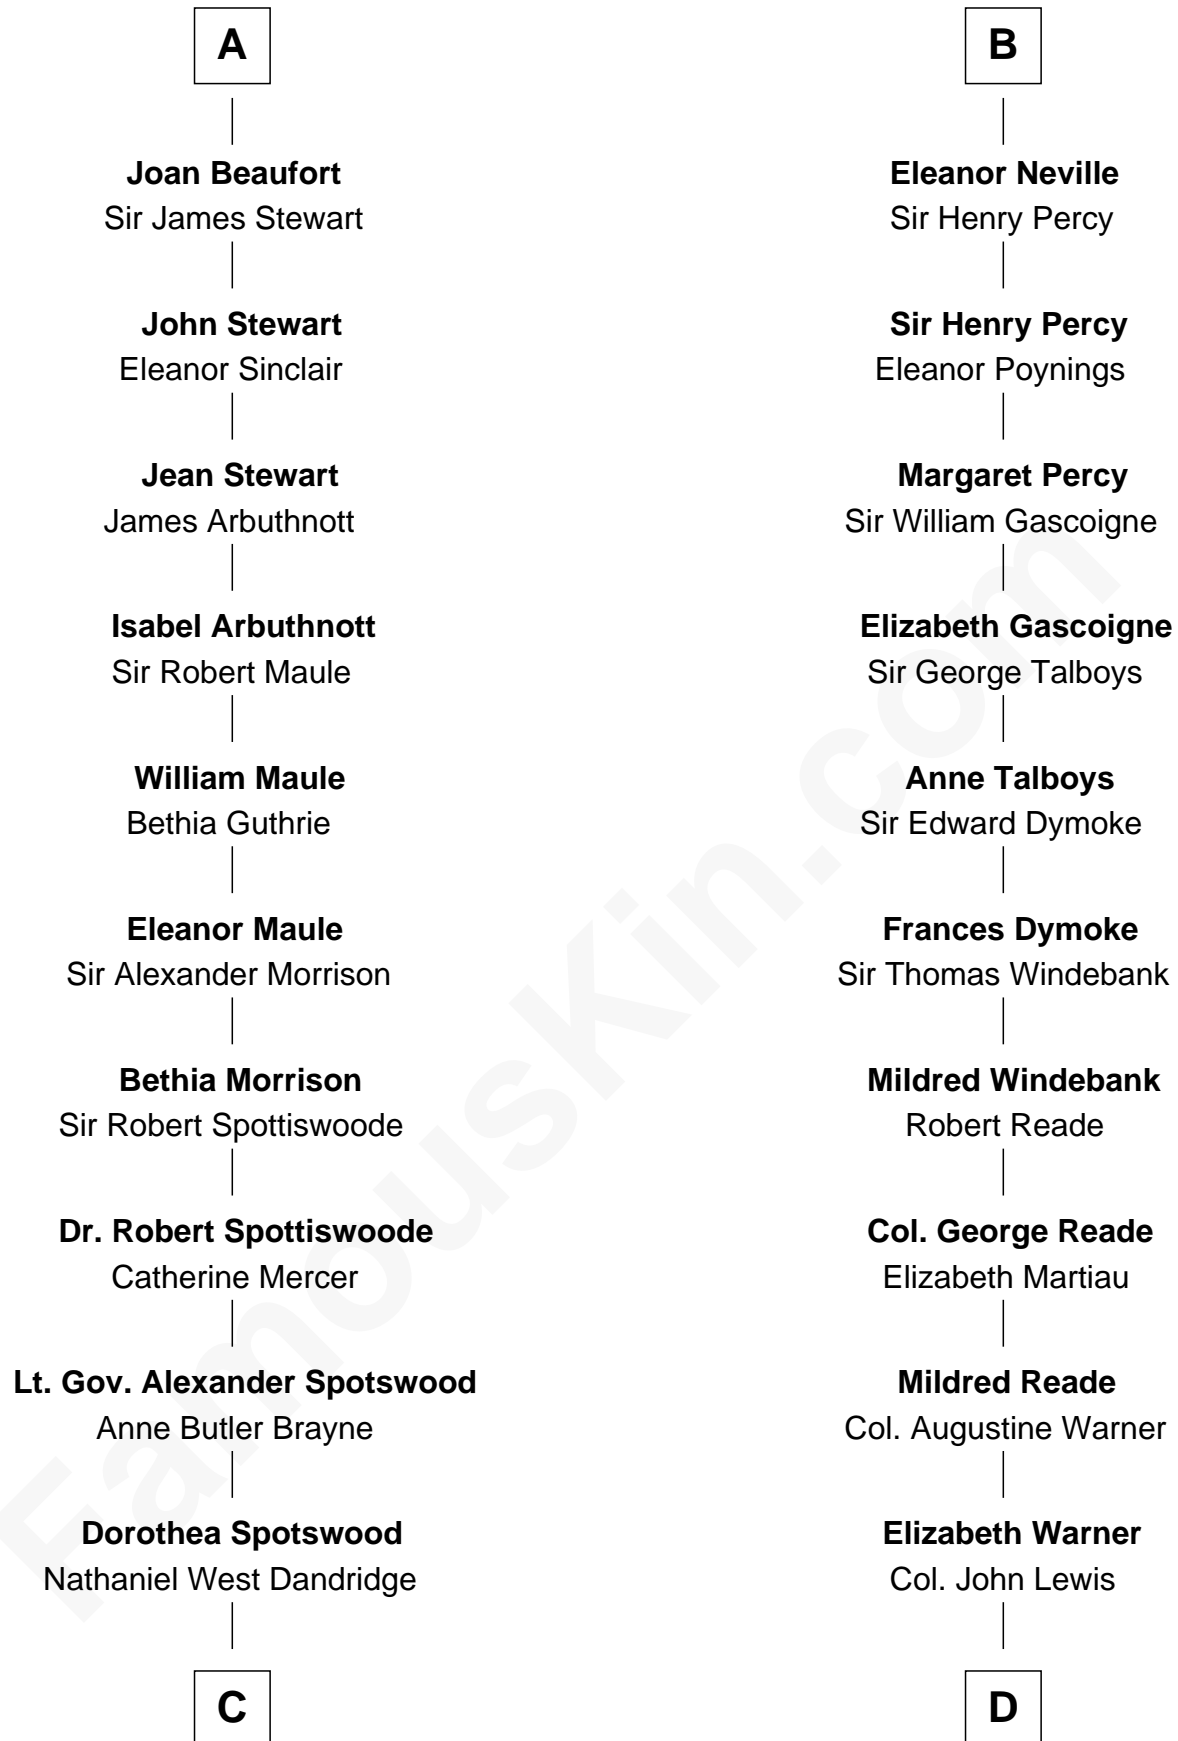

## Relationship Chart of

### Edith (Bolling) Wilson

*First Lady of President Woodrow Wilson*

19th cousin 2 times removed of

**Meriwether Lewis**

*Lewis and Clark Expedition*

**C**

**Martha Dandridge**

Archibald Payne

**Catherine Payne**

Archibald Bolling

**Archibald Bolling**

Anne E. Wigginton

**William Holcombe Bolling**

Sarah Spiers White

**Edith (Bolling) Wilson**

*First Lady of Woodrow Wilson*

**D**

**Col. Robert Lewis**

Jane Meriwether

**William Lewis**

Lucy Meriwether

**Meriwether Lewis**

*Lewis and Clark Expedition*