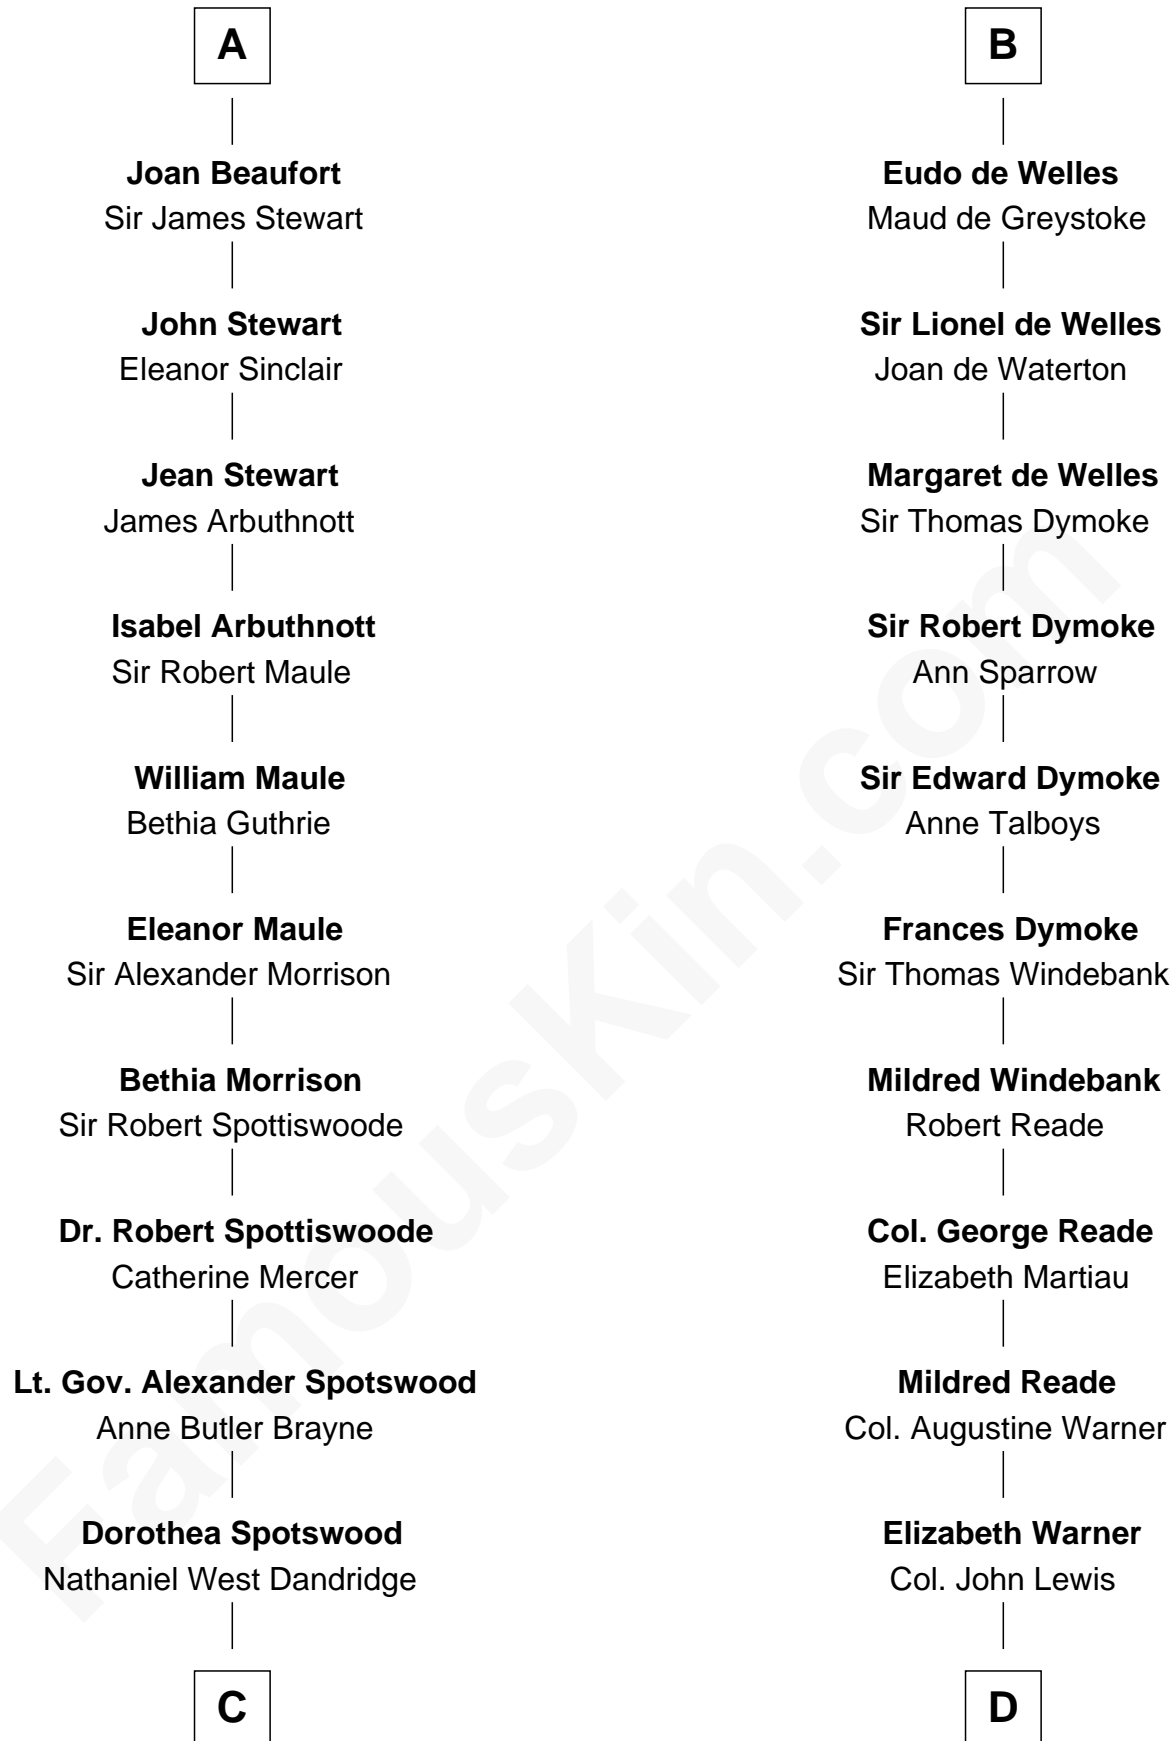

FamousKin.com

Relationship Chart of

Edith (Bolling) Wilson

First Lady of President Woodrow Wilson

19th cousin 2 times removed of

Meriwether Lewis

Lewis and Clark Expedition

C

Martha Dandridge

Archibald Payne

Catherine Payne

Archibald Bolling

Archibald Bolling

Anne E. Wigginton

William Holcombe Bolling

Sarah Spiers White

Edith (Bolling) Wilson

First Lady of Woodrow Wilson

D

Col. Robert Lewis

Jane Meriwether

William Lewis

Lucy Meriwether

Meriwether Lewis

Lewis and Clark Expedition