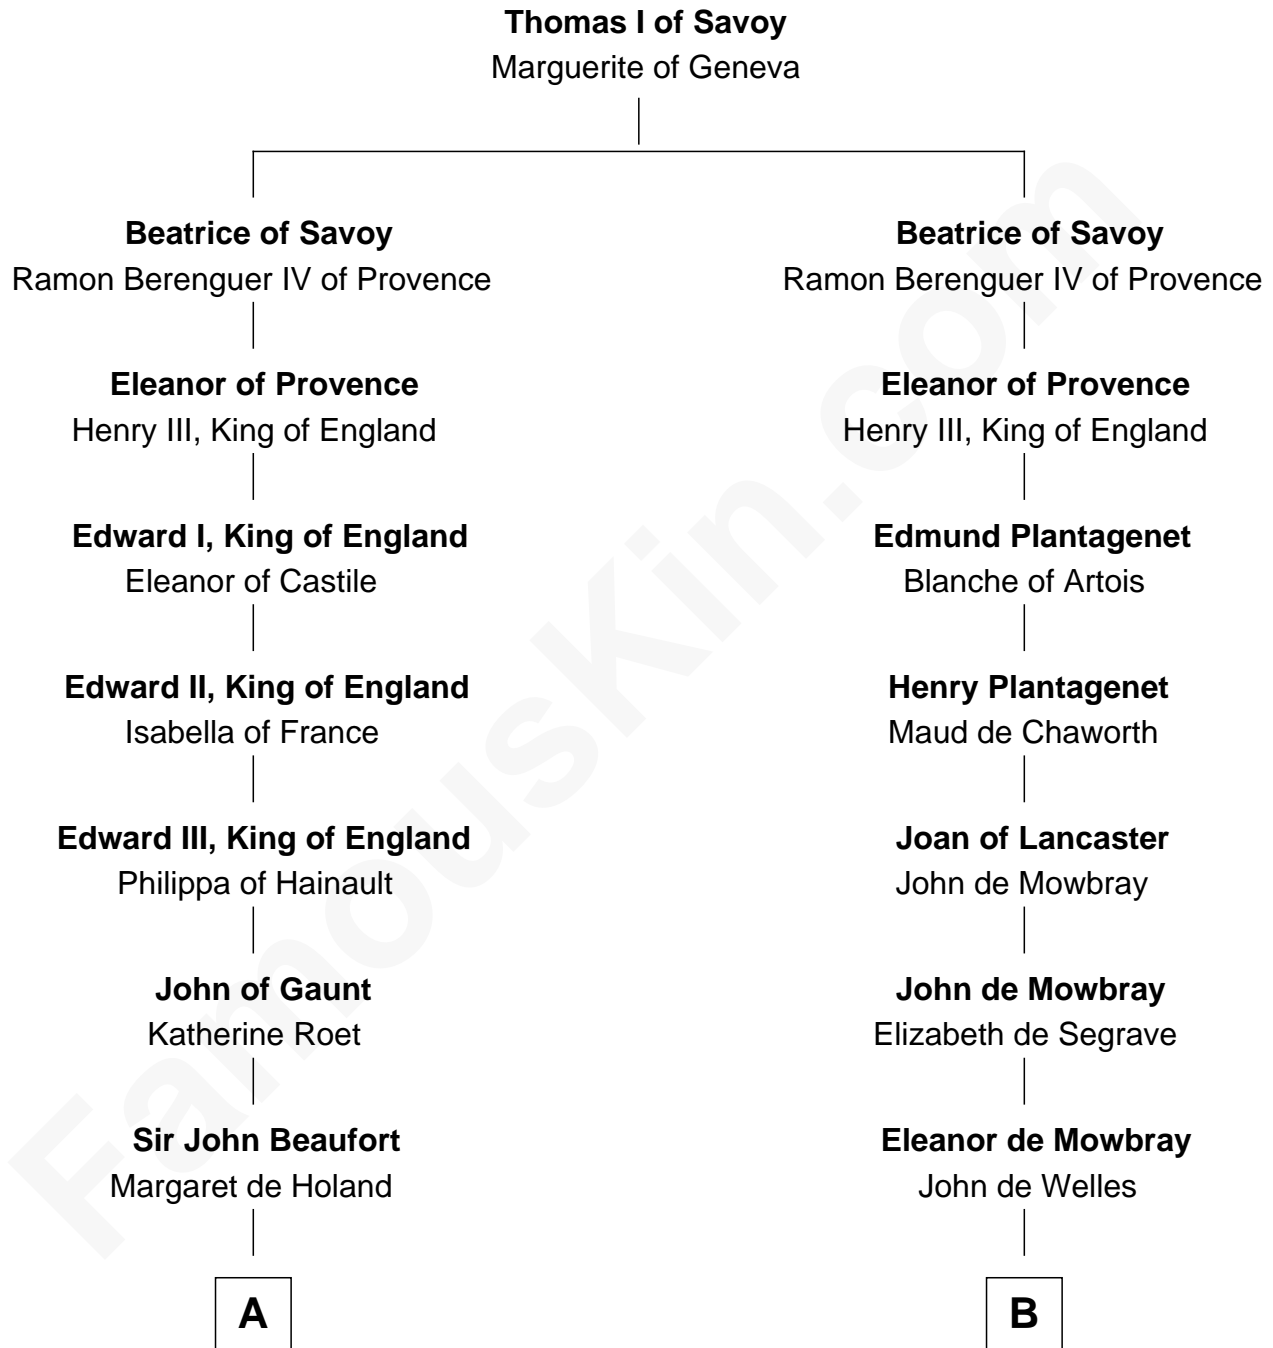

FamousKin.com

Relationship Chart of

Edith (Bolling) Wilson

First Lady of President Woodrow Wilson

19th cousin 2 times removed of

Meriwether Lewis

Lewis and Clark Expedition

C

Martha Dandridge

Archibald Payne

Catherine Payne

Archibald Bolling

Archibald Bolling

Anne E. Wigginton

William Holcombe Bolling

Sarah Spiers White

Edith (Bolling) Wilson

First Lady of Woodrow Wilson

D

Col. Robert Lewis

Jane Meriwether

William Lewis

Lucy Meriwether

Meriwether Lewis

Lewis and Clark Expedition