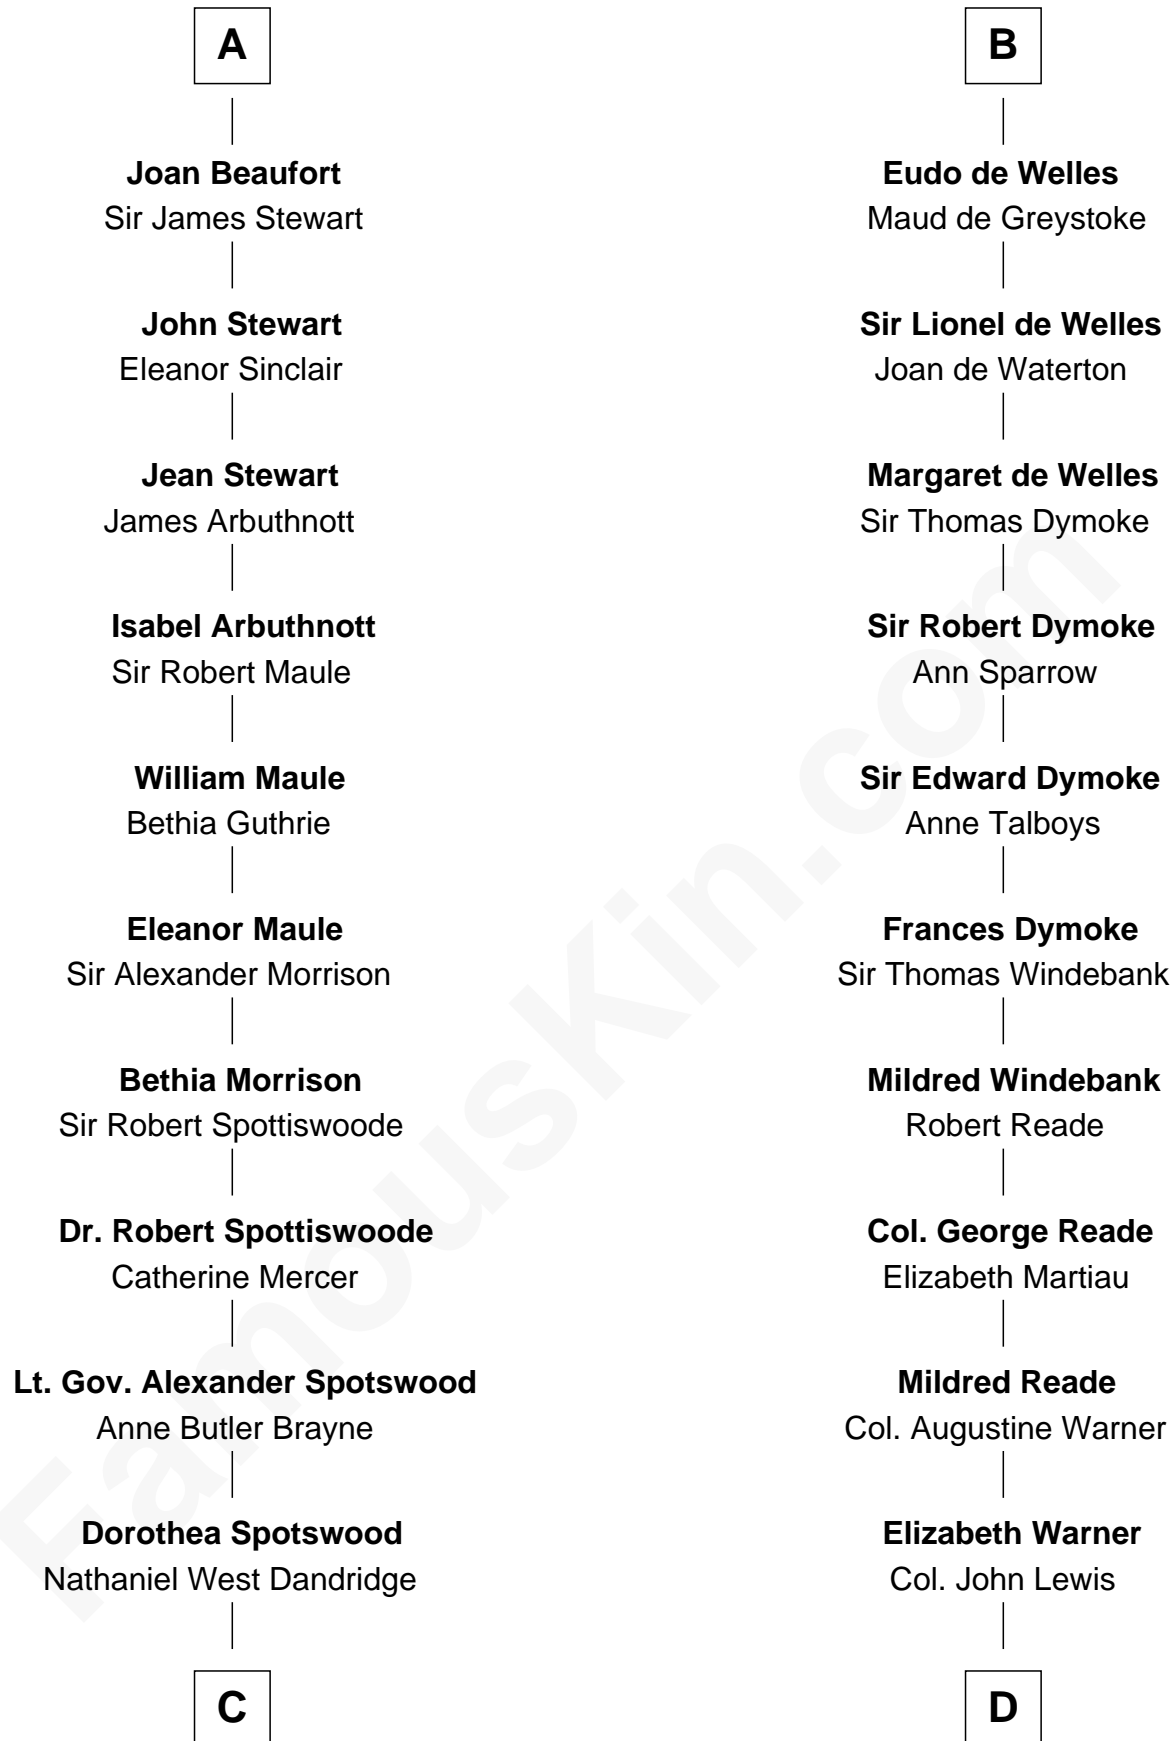

## Relationship Chart of

### Edith (Bolling) Wilson

*First Lady of President Woodrow Wilson*

19th cousin 2 times removed of

**Meriwether Lewis**

*Lewis and Clark Expedition*

**C**

**Martha Dandridge**

Archibald Payne

**Catherine Payne**

Archibald Bolling

**Archibald Bolling**

Anne E. Wigginton

**William Holcombe Bolling**

Sarah Spiers White

**Edith (Bolling) Wilson**

*First Lady of Woodrow Wilson*

**D**

**Col. Robert Lewis**

Jane Meriwether

**William Lewis**

Lucy Meriwether

**Meriwether Lewis**

*Lewis and Clark Expedition*