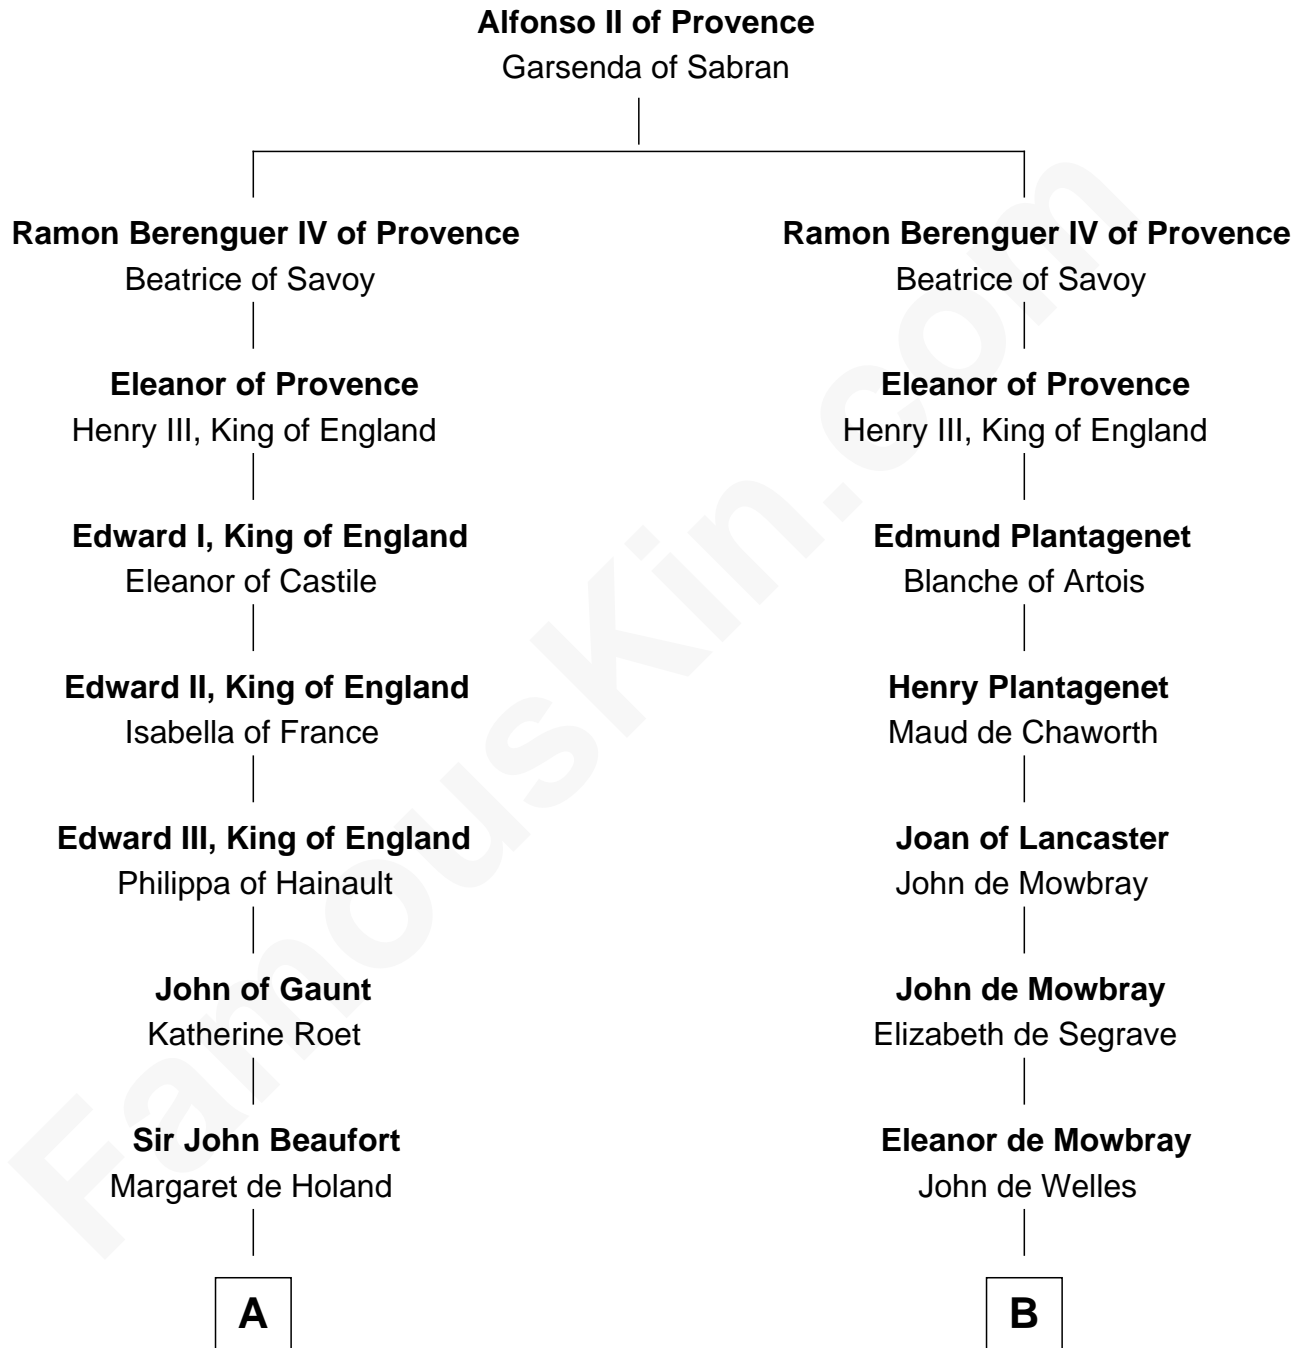

## Relationship Chart of

### Edith (Bolling) Wilson

*First Lady of President Woodrow Wilson*

19th cousin 2 times removed of

**Meriwether Lewis**

*Lewis and Clark Expedition*

**C**

**Martha Dandridge**

Archibald Payne