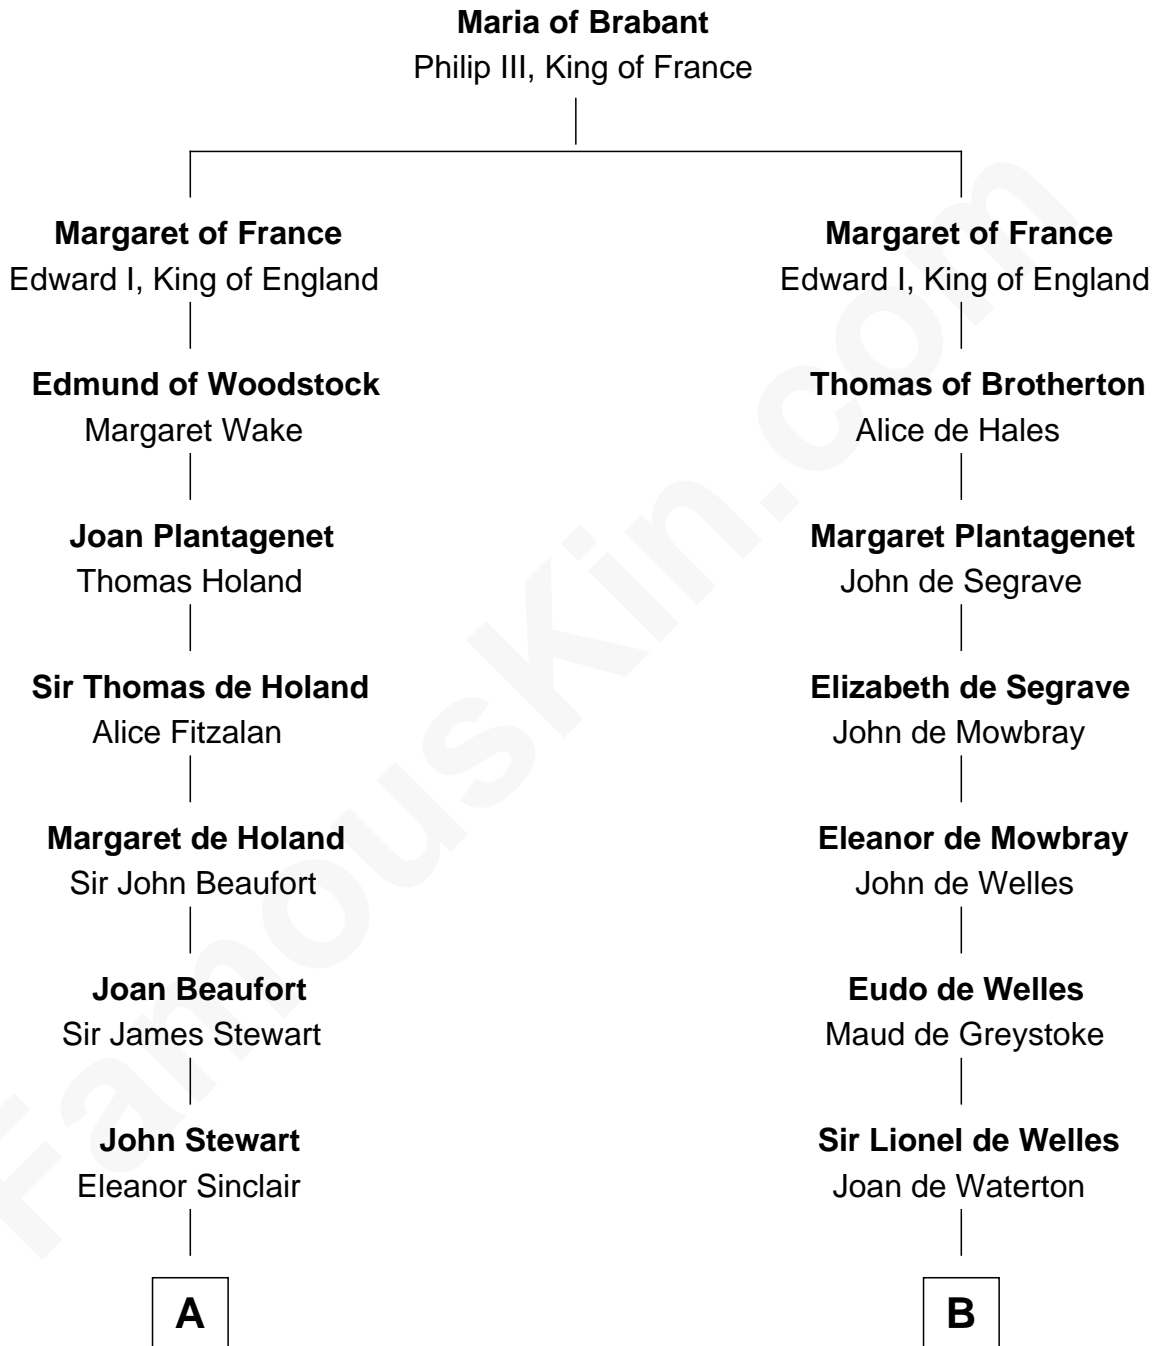

FamousKin.com

Relationship Chart of

Edith (Bolling) Wilson

First Lady of President Woodrow Wilson

17th cousin 2 times removed of

Meriwether Lewis

Lewis and Clark Expedition

C

—
Archibald Bolling

Anne E. Wigginton

—
William Holcombe Bolling

Sarah Spiers White

—
Edith (Bolling) Wilson

First Lady of Woodrow Wilson

FamousKin.com