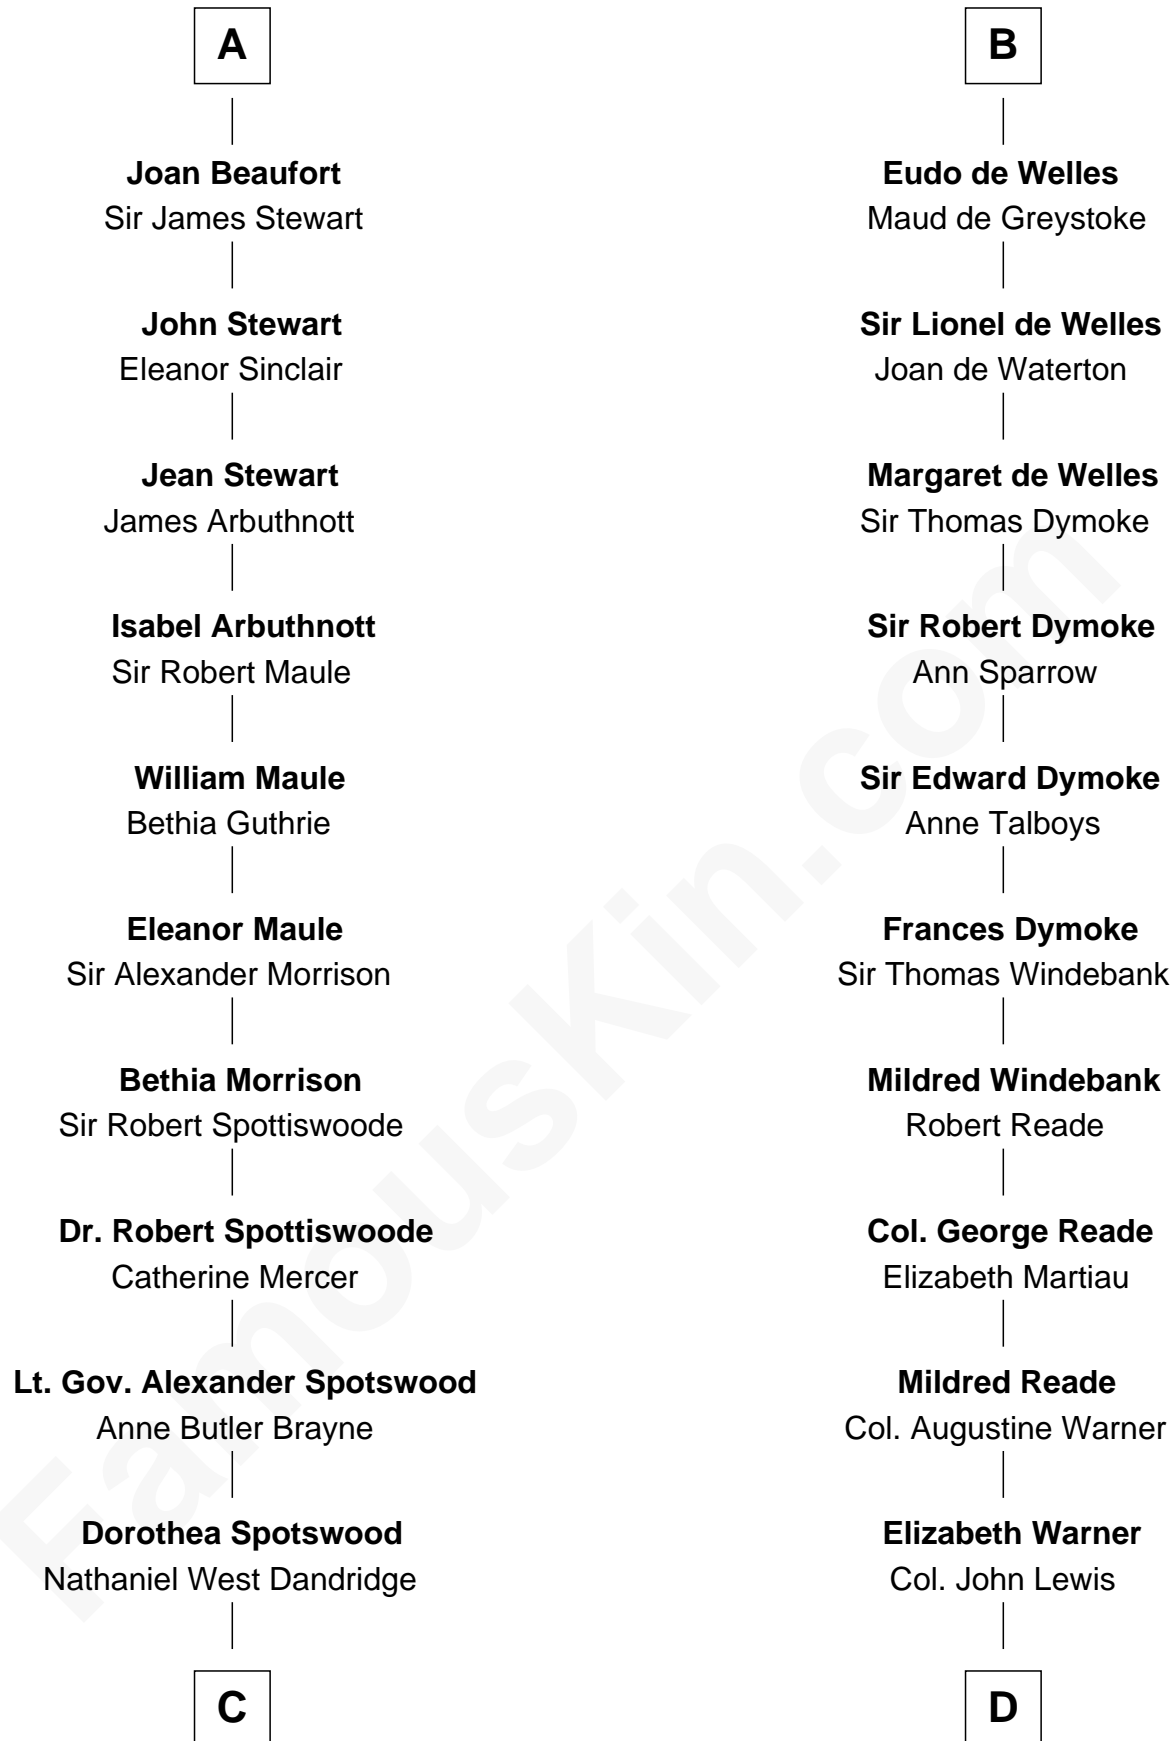

FamousKin.com

Relationship Chart of

Edith (Bolling) Wilson

First Lady of President Woodrow Wilson

19th cousin 2 times removed of

Meriwether Lewis

Lewis and Clark Expedition

Henry I, Duke of Brabant

Joan of Lancaster

John de Mowbray

John de Mowbray

Elizabeth de Segrave

Eleanor de Mowbray

John de Welles

B

C

Martha Dandridge

Archibald Payne

Catherine Payne

Archibald Bolling

Archibald Bolling

Anne E. Wigginton

William Holcombe Bolling

Sarah Spiers White