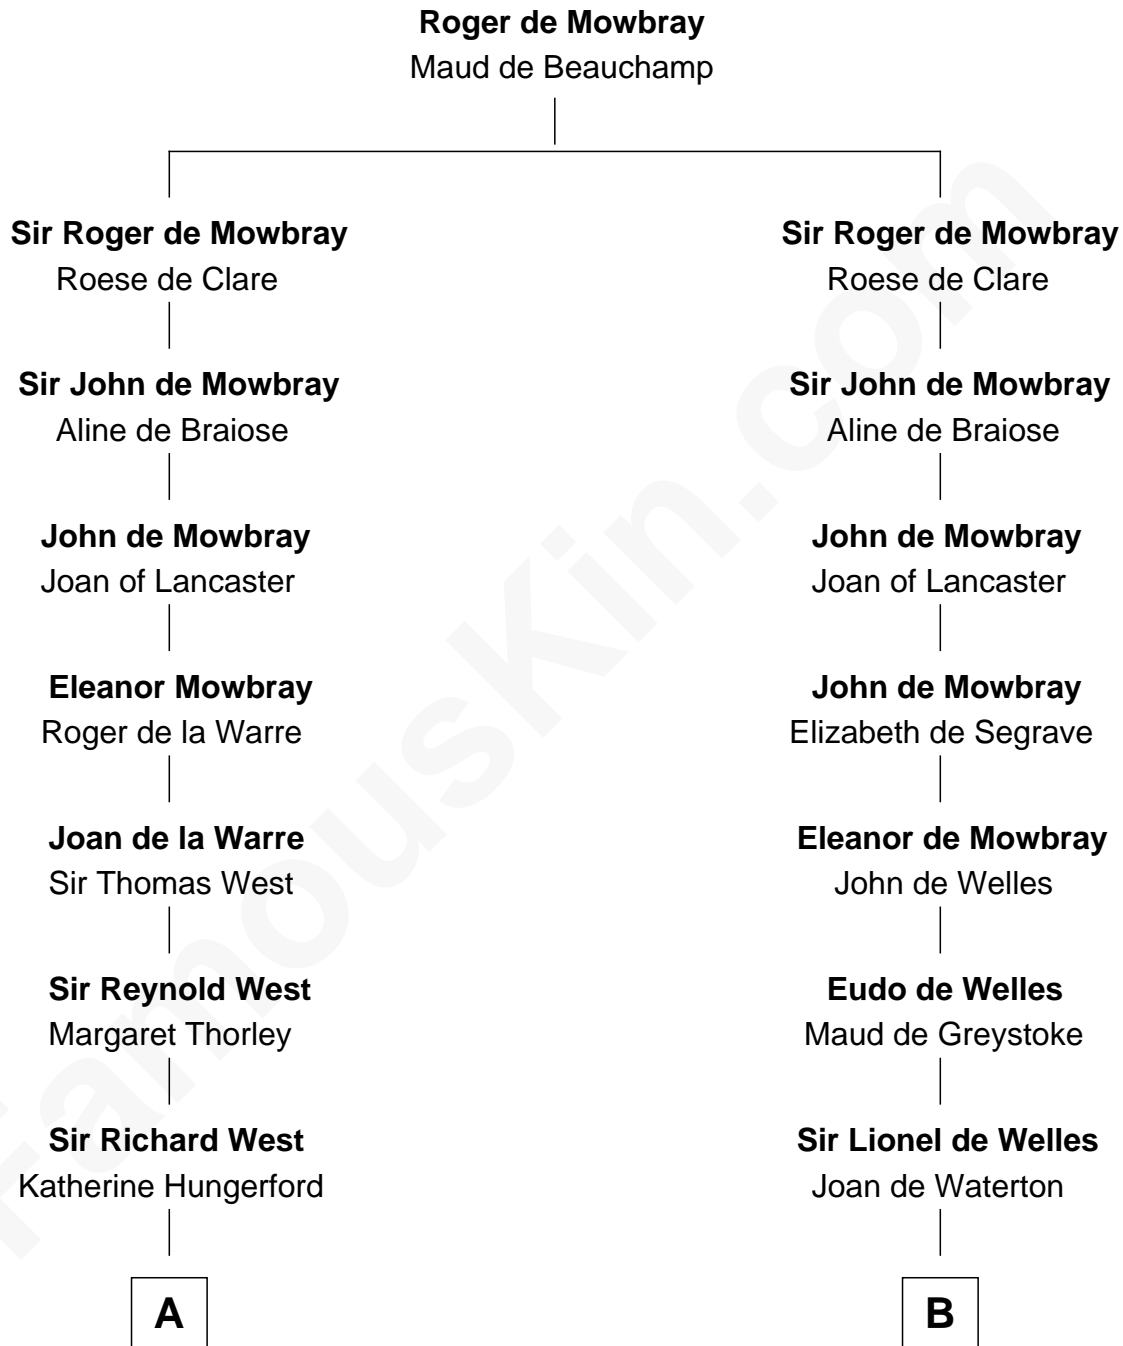

FamousKin.com

Relationship Chart of

Edith (Bolling) Wilson

First Lady of President Woodrow Wilson

17th cousin 3 times removed of

Meriwether Lewis

Lewis and Clark Expedition

C

—
Catherine Payne

Archibald Bolling

—
Archibald Bolling

Anne E. Wigginton

—
William Holcombe Bolling

Sarah Spiers White

—
Edith (Bolling) Wilson

First Lady of Woodrow Wilson