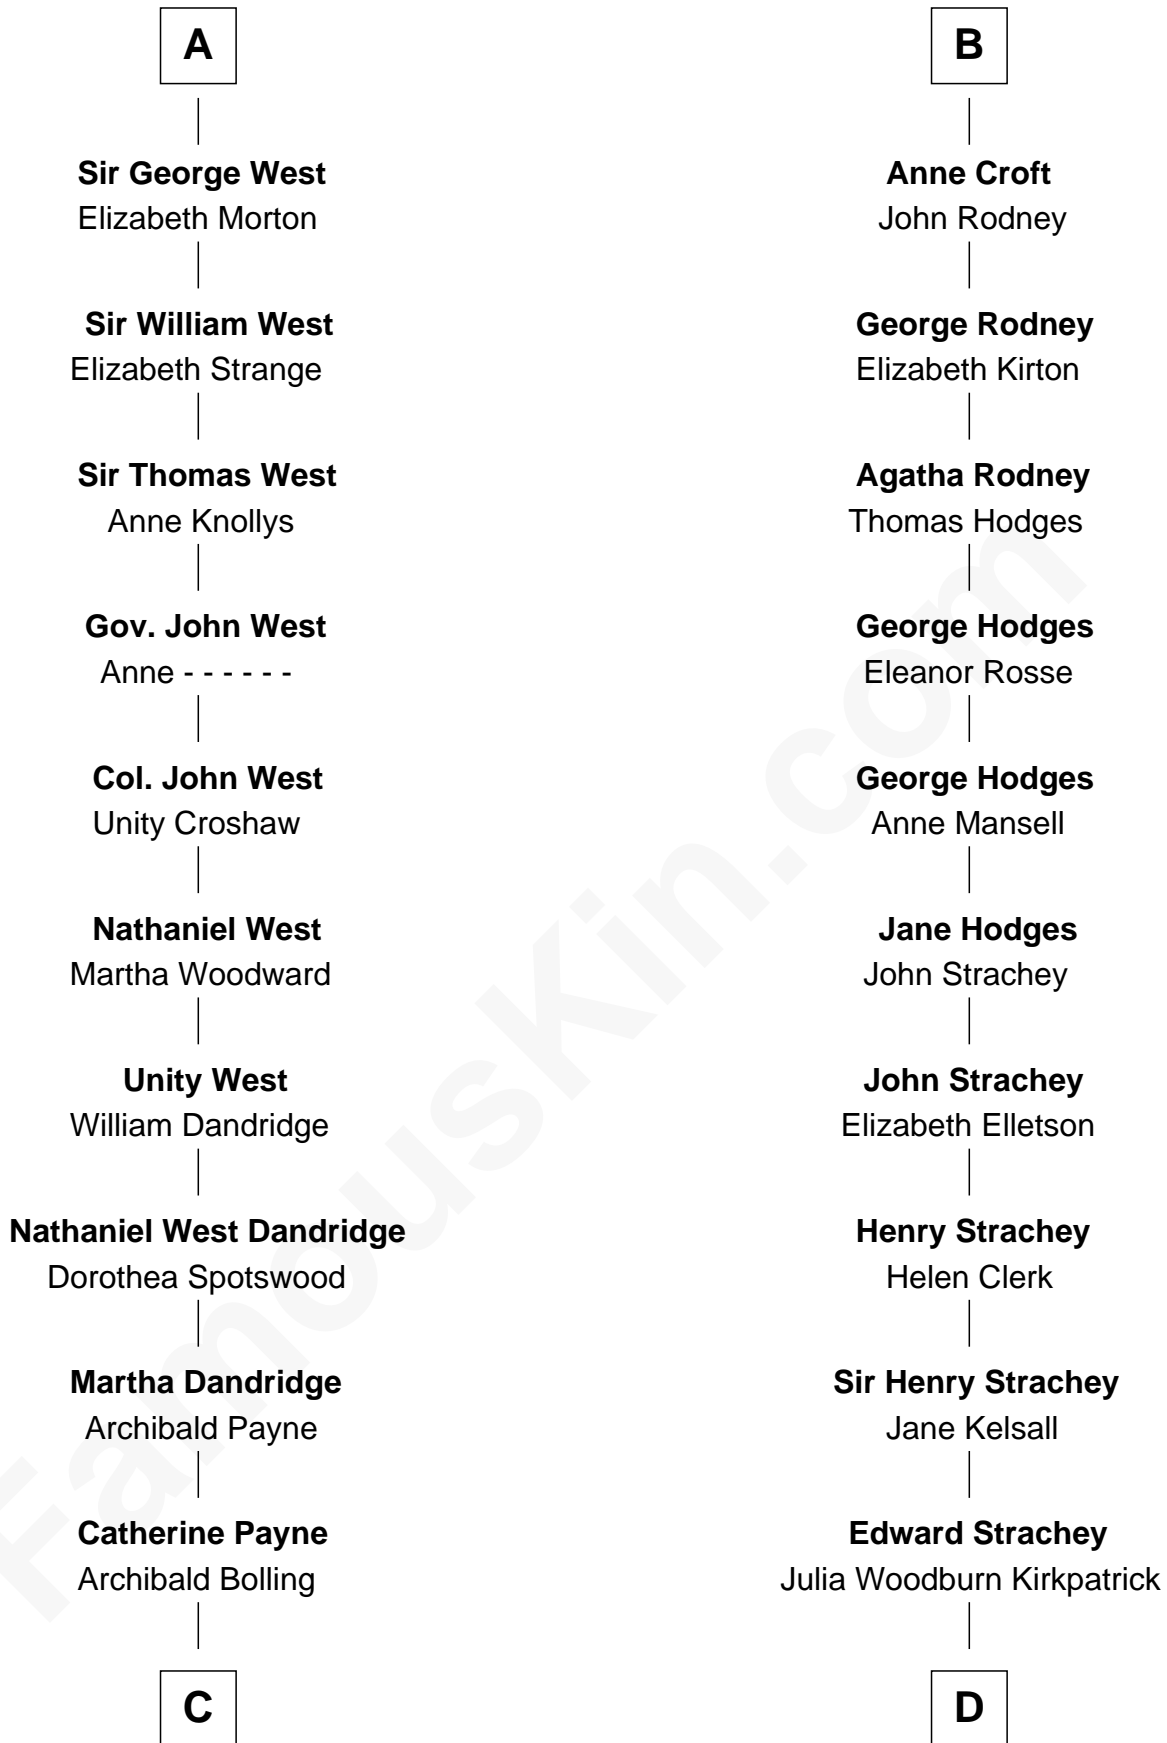

FamousKin.com

Relationship Chart of

Edith (Bolling) Wilson

First Lady of President Woodrow Wilson

18th cousin 1 time removed of

Lytton Strachey

Author and Co-Founder of Bloomsbury Group

C

Archibald Bolling
Anne E. Wigginton

William Holcombe Bolling
Sarah Spiers White

Edith (Bolling) Wilson
First Lady of Woodrow Wilson

D

Sir Richard Strachey
Jane Maria Grant

Lytton Strachey
British Author

FamousKin.com