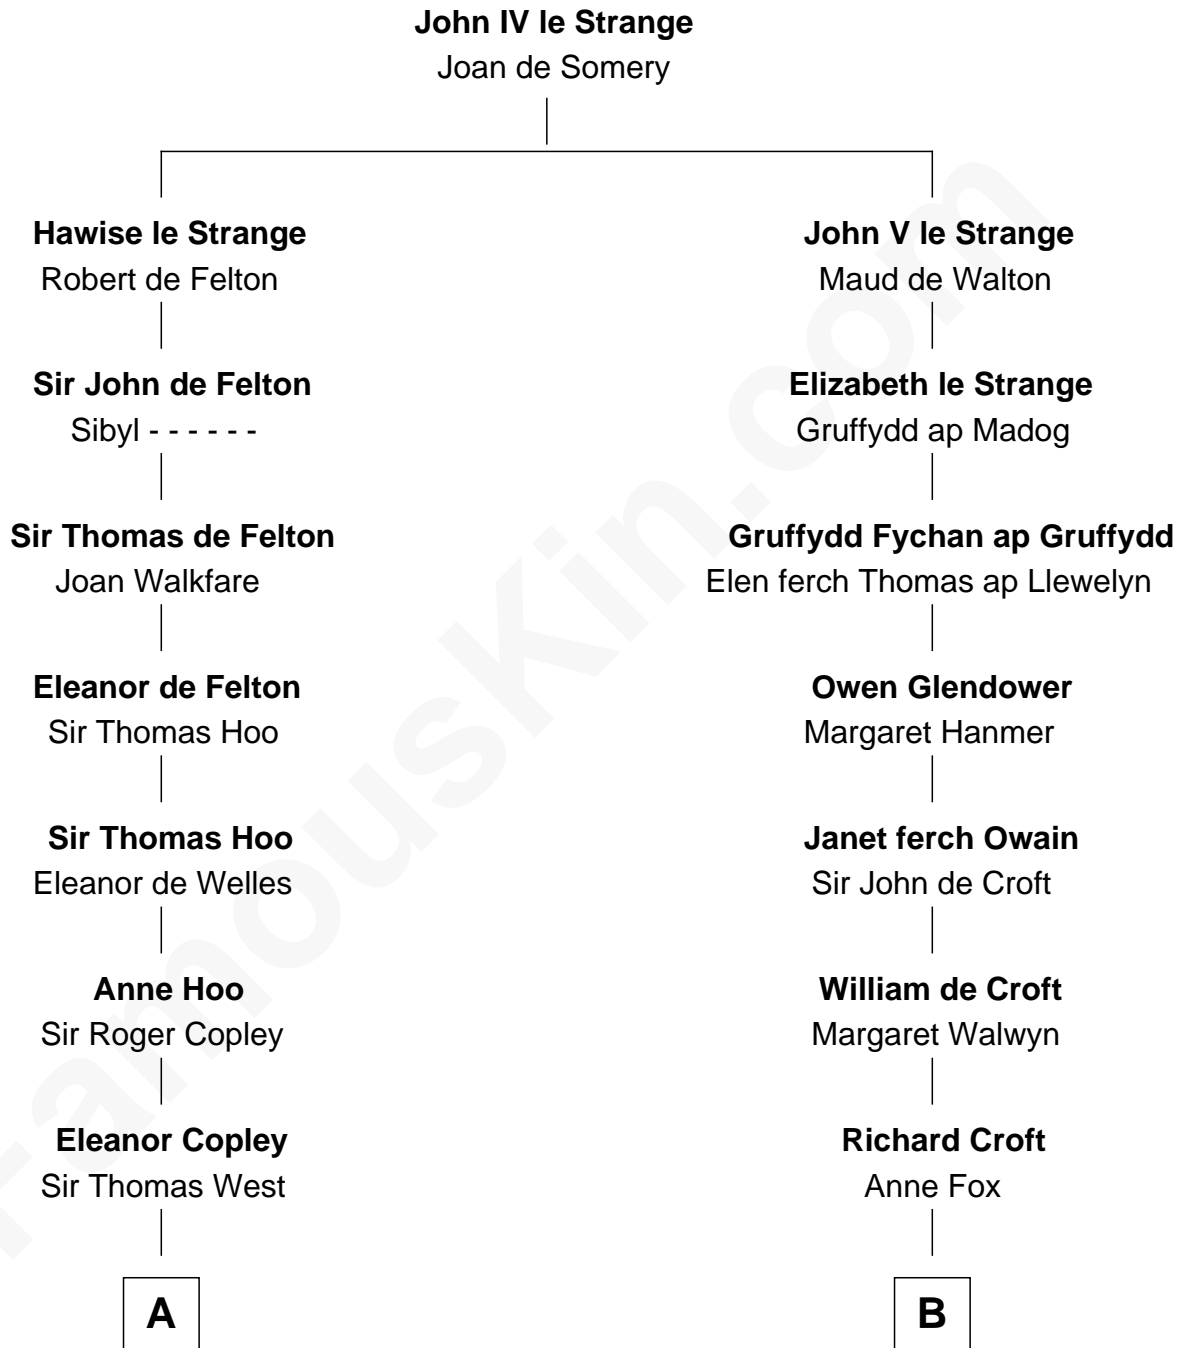

FamousKin.com

Relationship Chart of

Edith (Bolling) Wilson

First Lady of President Woodrow Wilson

18th cousin 1 time removed of

Lytton Strachey

Author and Co-Founder of Bloomsbury Group

C

Archibald Bolling
Anne E. Wigginton

William Holcombe Bolling
Sarah Spiers White

Edith (Bolling) Wilson
First Lady of Woodrow Wilson

D

Sir Richard Strachey
Jane Maria Grant

Lytton Strachey
British Author

FamousKin.com