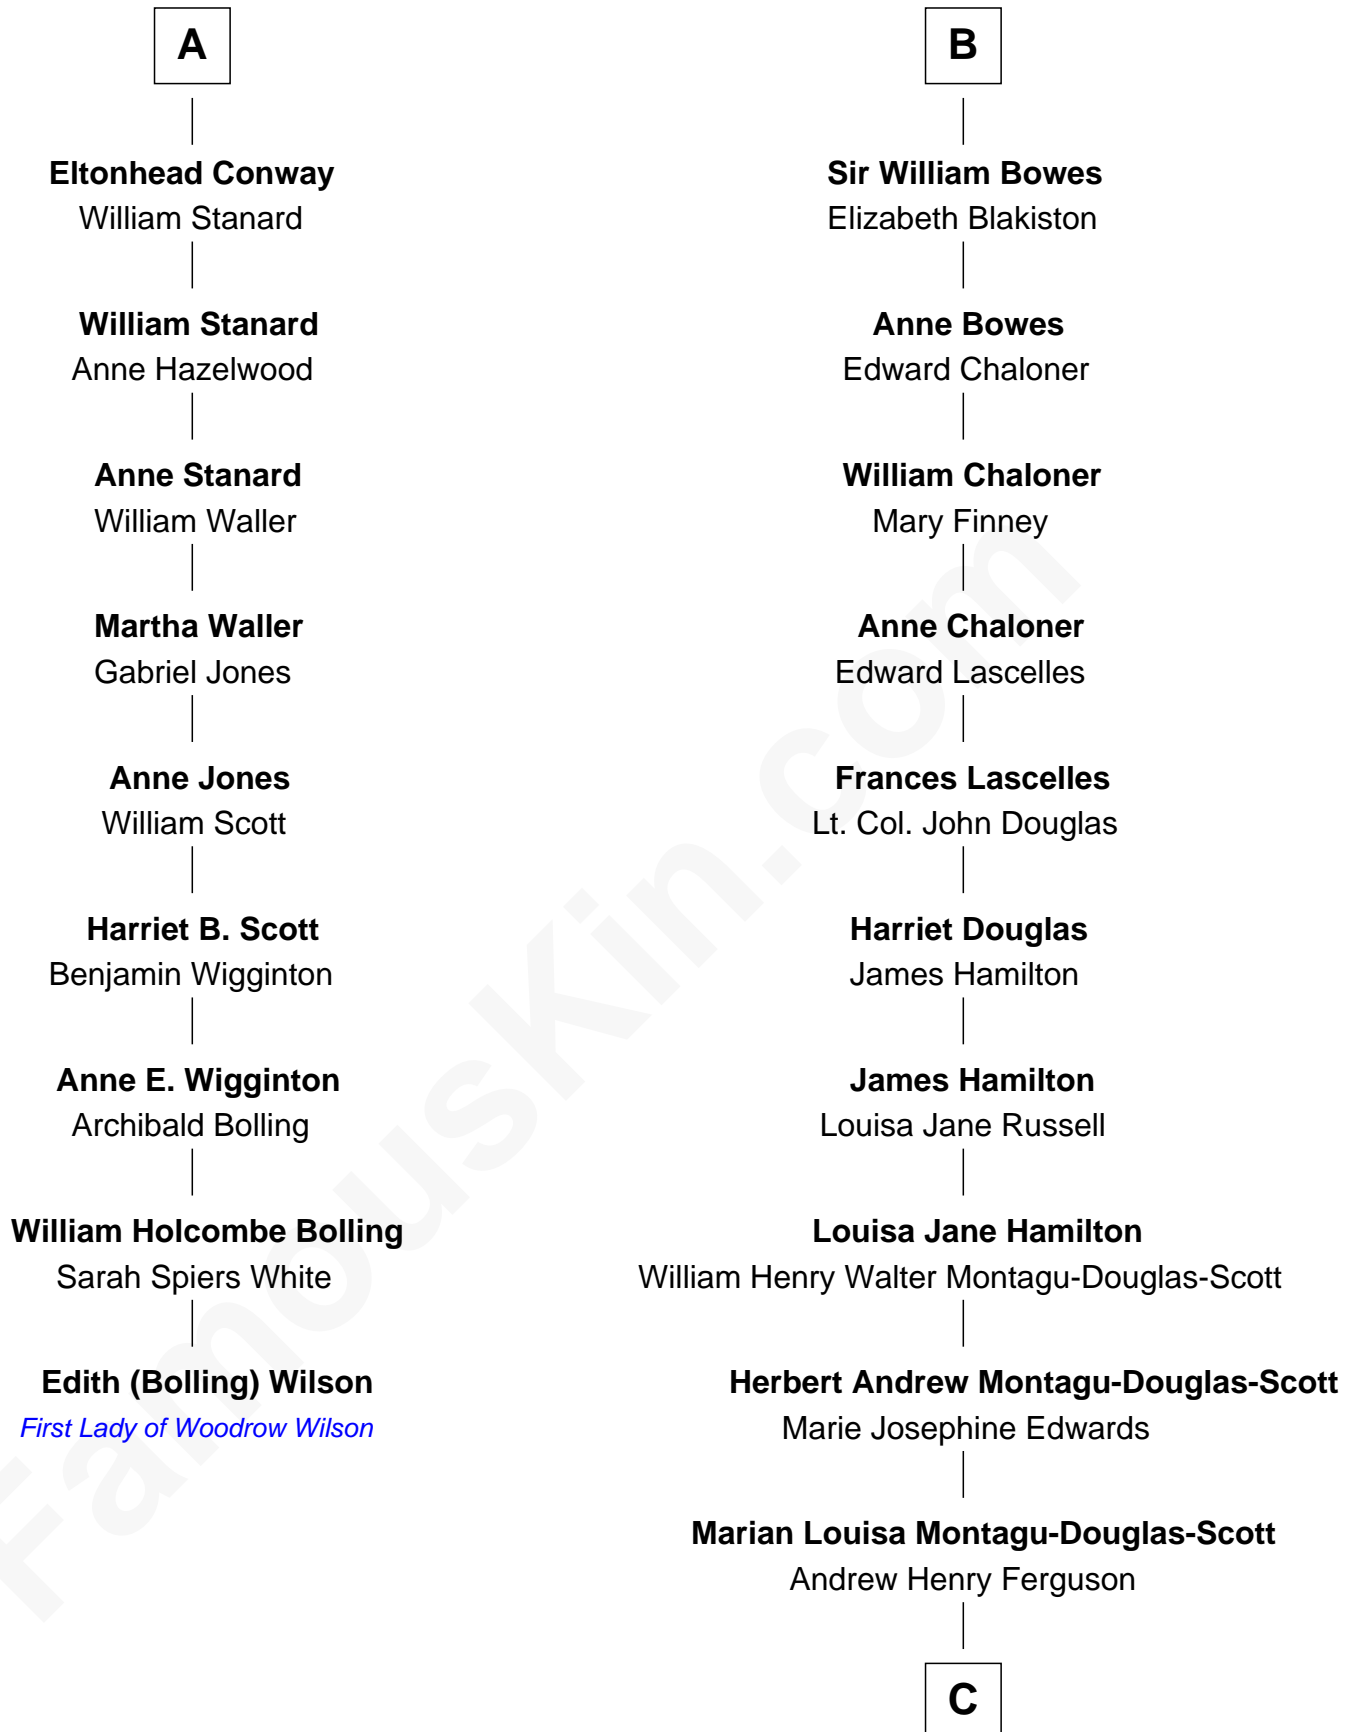

FamousKin.com

Relationship Chart of

Edith (Bolling) Wilson

First Lady of President Woodrow Wilson

15th cousin 3 times removed of

Sarah Ferguson
Duchess of York

Sir Thomas Stanley
Joan Goushill

Katherine Stanley
Sir John Savage

Adam Troutbeck
Joan Molyneux

Margaret Troutbeck
Sir John Talbot

Sir John Talbot
Frances Giffard

Jane Talbot
Sir George Bowes

Thomas Bowes
Anne Warcop

Thomas Bowes
Anne Maxton

B

C