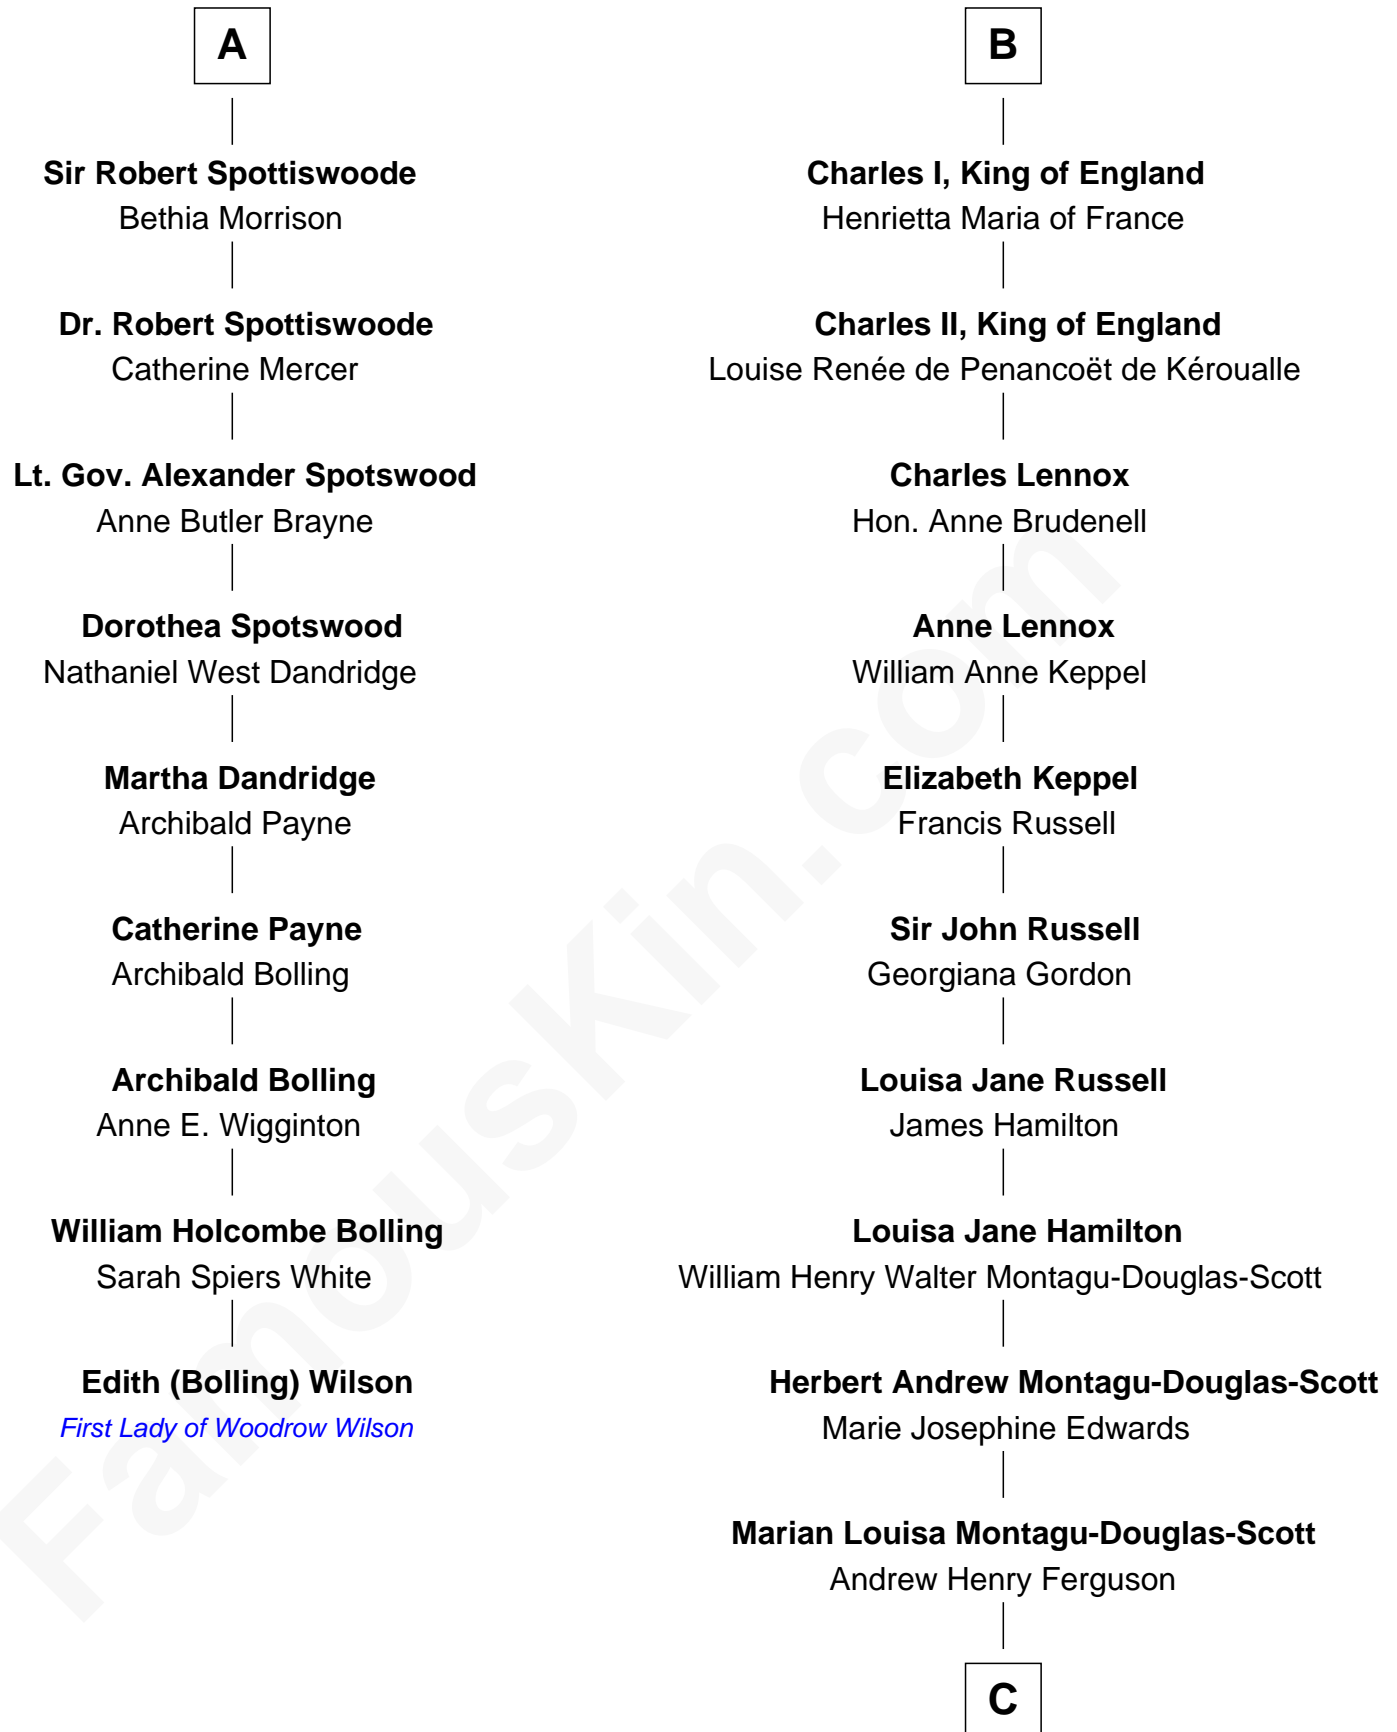

FamousKin.com

Relationship Chart of

Edith (Bolling) Wilson

First Lady of President Woodrow Wilson

15th cousin 3 times removed of

Sarah Ferguson
Duchess of York

Robert III, King of Scotland
Anabella Drummond

C

Ronald Ivor Ferguson

Susan Mary Wright

Sarah Ferguson

Duchess of York

FamousKin.com