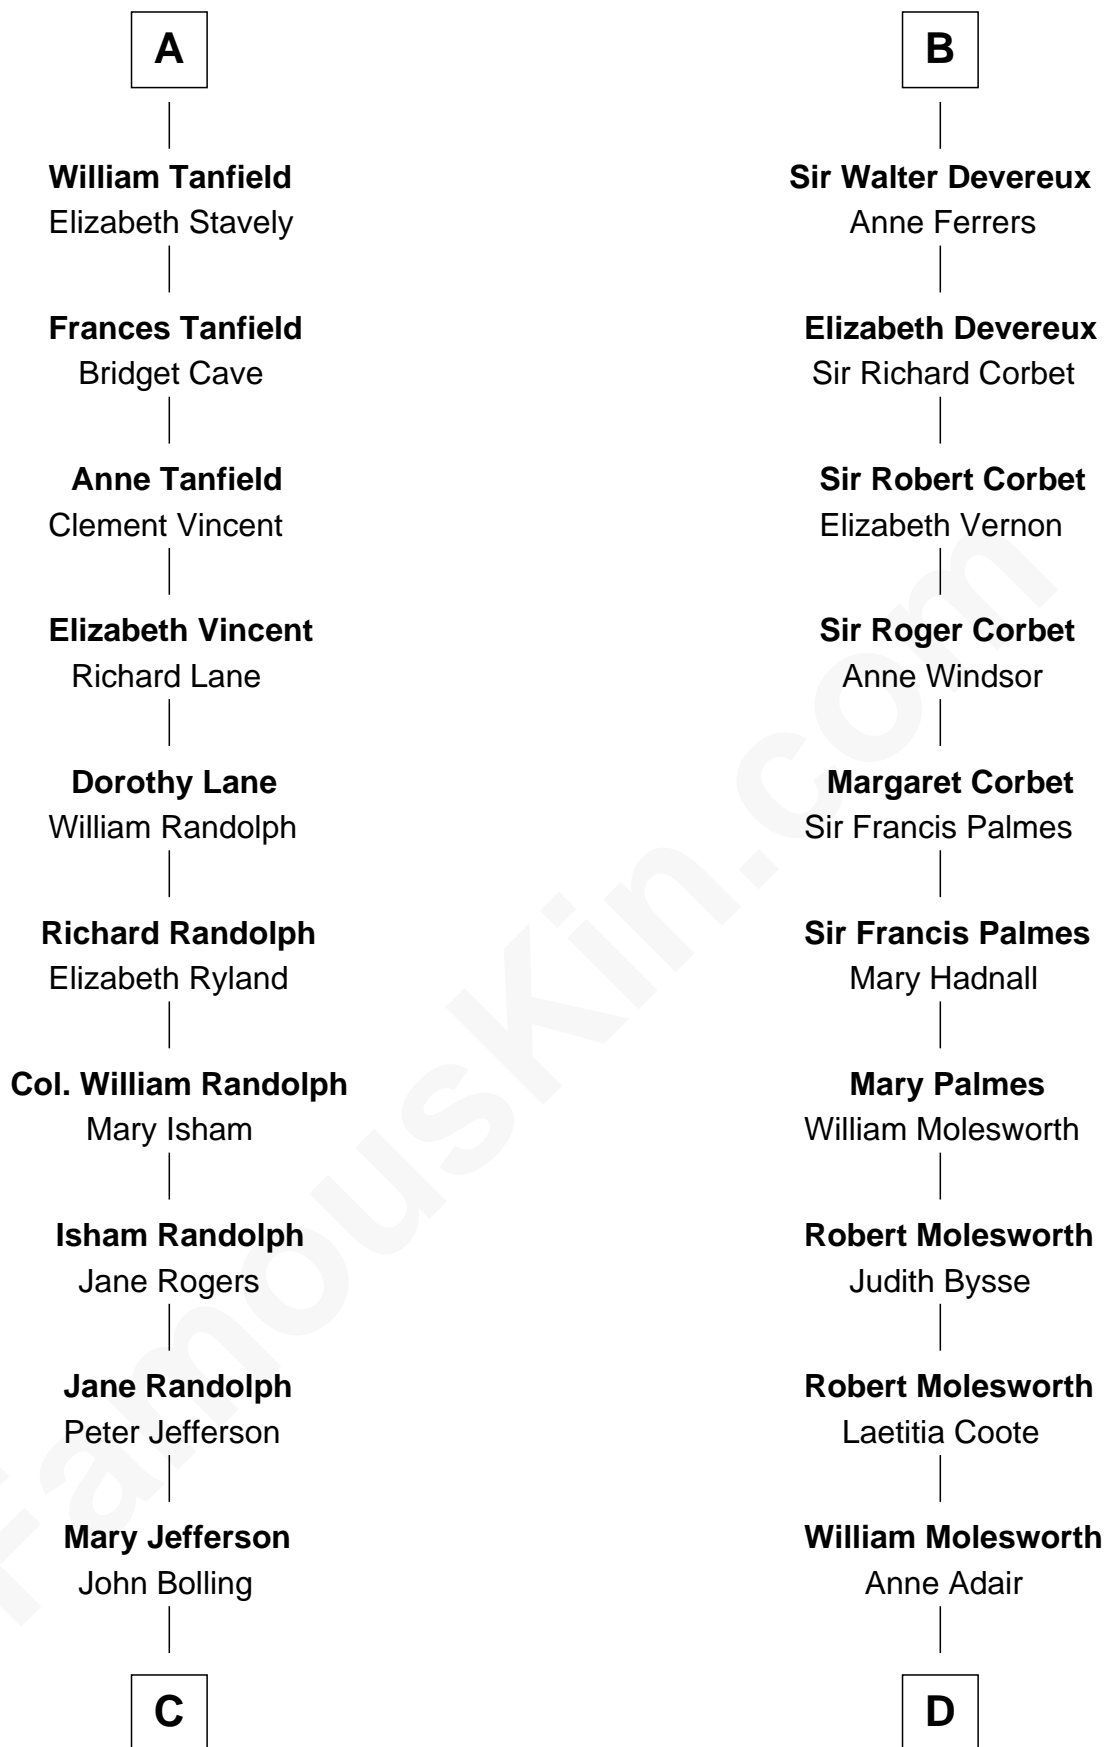

FamousKin.com

Relationship Chart of

Edith (Bolling) Wilson

First Lady of President Woodrow Wilson

20th cousin 1 time removed of

Joan Fontaine

Movie Actress

Sir William de Fiennes

Agnes Crophull

Sir Walter Devereux

Sir Walter Devereux

Elizabeth Bromwich

Sir Walter Devereux

Elizabeth Merbery

B

C