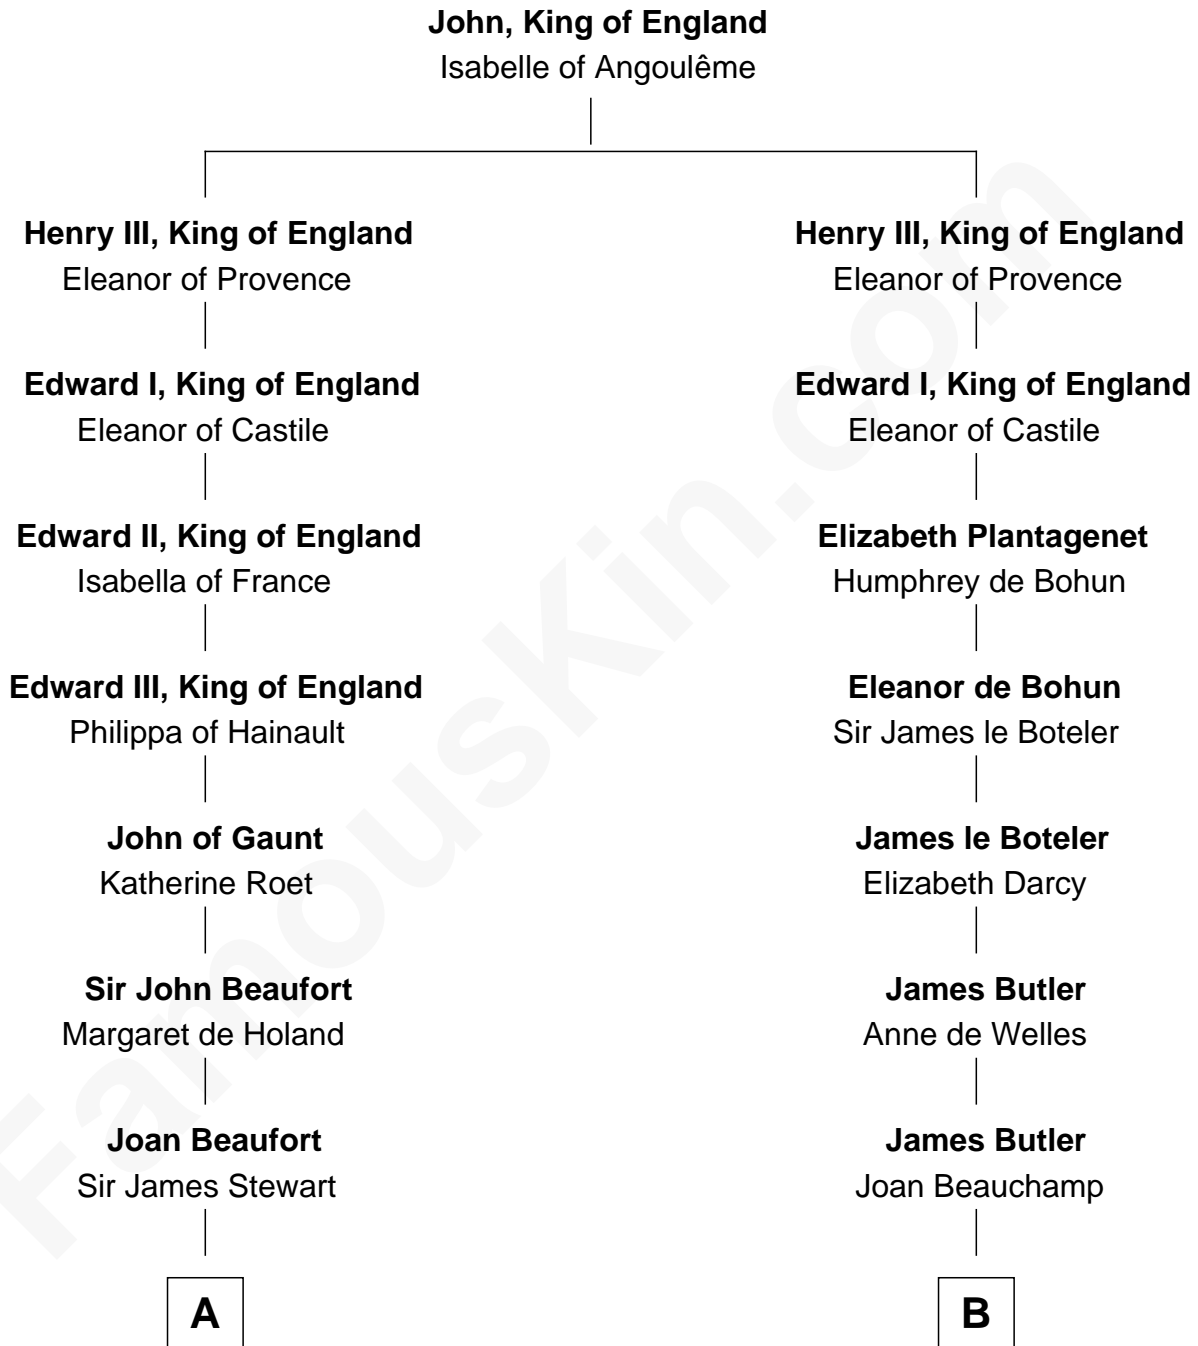

FamousKin.com

Relationship Chart of

Edith (Bolling) Wilson

First Lady of President Woodrow Wilson

20th cousin 1 time removed of

Joan Fontaine

Movie Actress

C

Catherine Payne
Archibald Bolling

Archibald Bolling
Anne E. Wigginton

William Holcombe Bolling
Sarah Spiers White

Edith (Bolling) Wilson
First Lady of Woodrow Wilson

D

Richard Molesworth
Catherine Cobb

John Molesworth
Louise Tomkyns