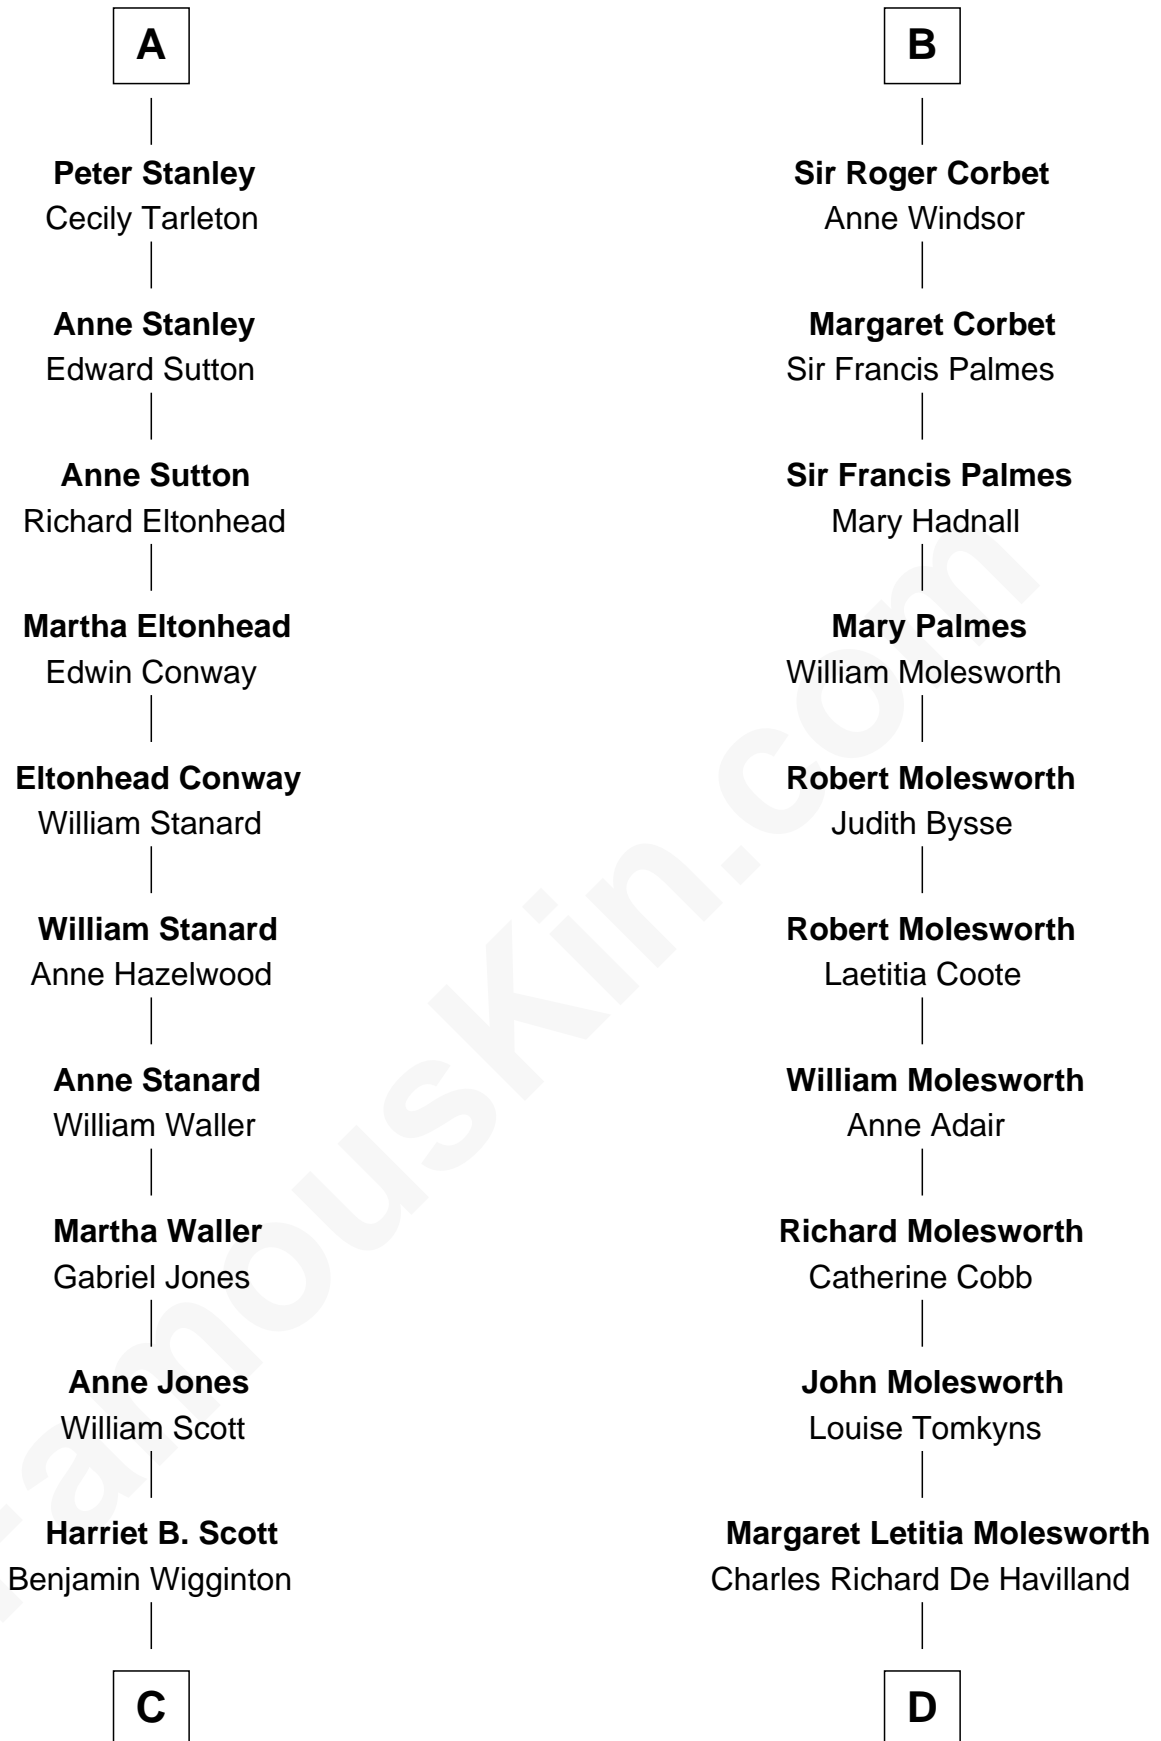

FamousKin.com

Relationship Chart of

Edith (Bolling) Wilson

First Lady of President Woodrow Wilson

18th cousin 1 time removed of

Joan Fontaine

Movie Actress

FamousKin.com