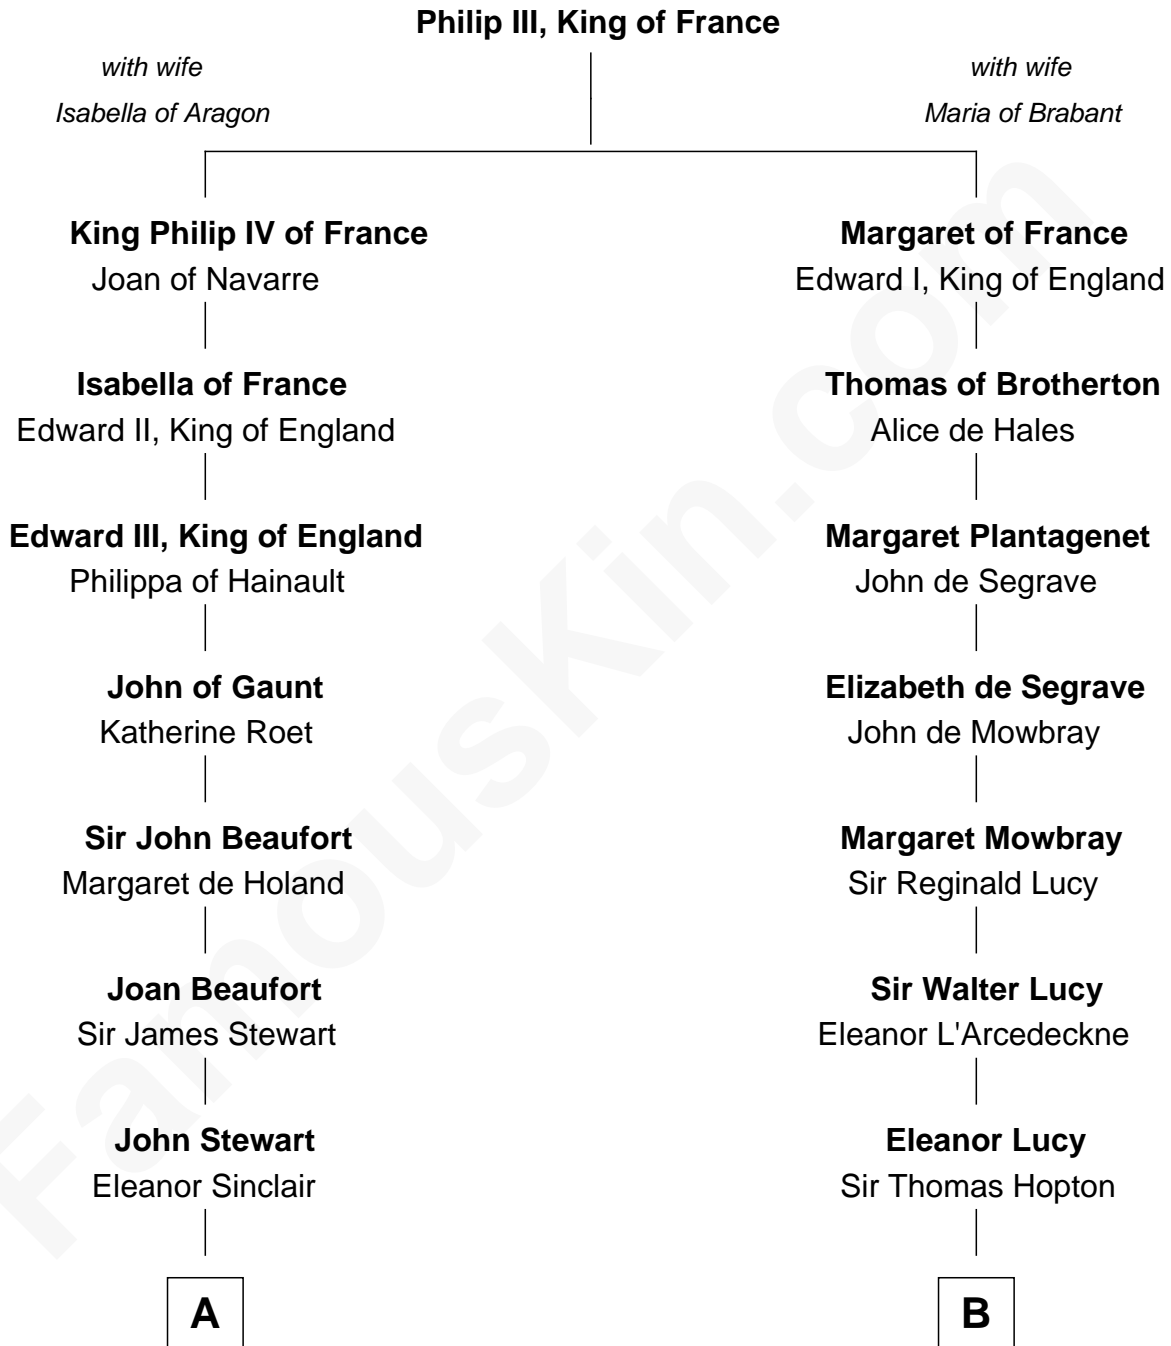

## Relationship Chart of

### Edith (Bolling) Wilson

*First Lady of President Woodrow Wilson*

19th cousin 2 times removed of

**Joan Fontaine**

*Movie Actress*

**C**

**Archibald Bolling**  
Anne E. Wigginton

**William Holcombe Bolling**  
Sarah Spiers White