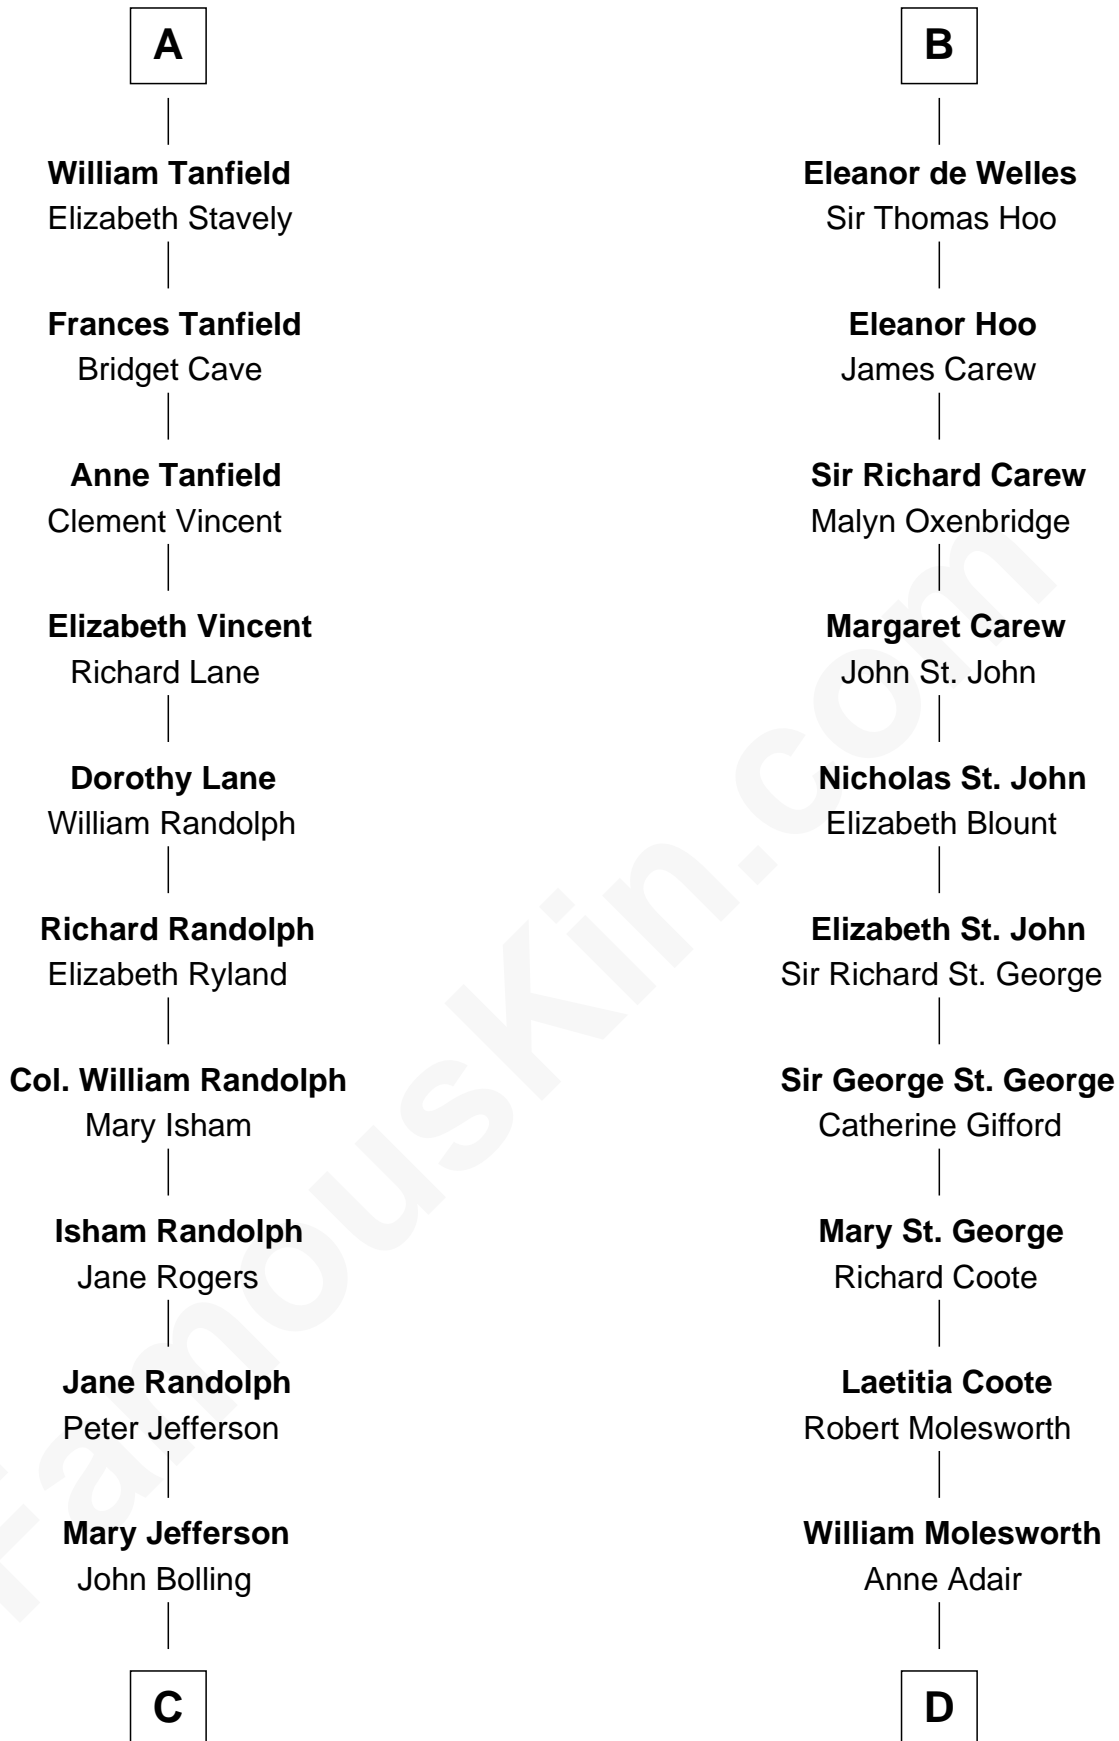

FamousKin.com

Relationship Chart of

Edith (Bolling) Wilson

First Lady of President Woodrow Wilson

20th cousin 1 time removed of

Joan Fontaine

Movie Actress

C

Archibald Bolling
Catherine Payne

Archibald Bolling
Anne E. Wigginton

William Holcombe Bolling
Sarah Spiers White

Edith (Bolling) Wilson
First Lady of Woodrow Wilson

D

Richard Molesworth
Catherine Cobb

John Molesworth
Louise Tomkyns

Margaret Letitia Molesworth
Charles Richard De Havilland

Walter Augustus De Havilland
Lillian Augusta Ruse

Joan Fontaine
Movie Actress

FamousKin.com