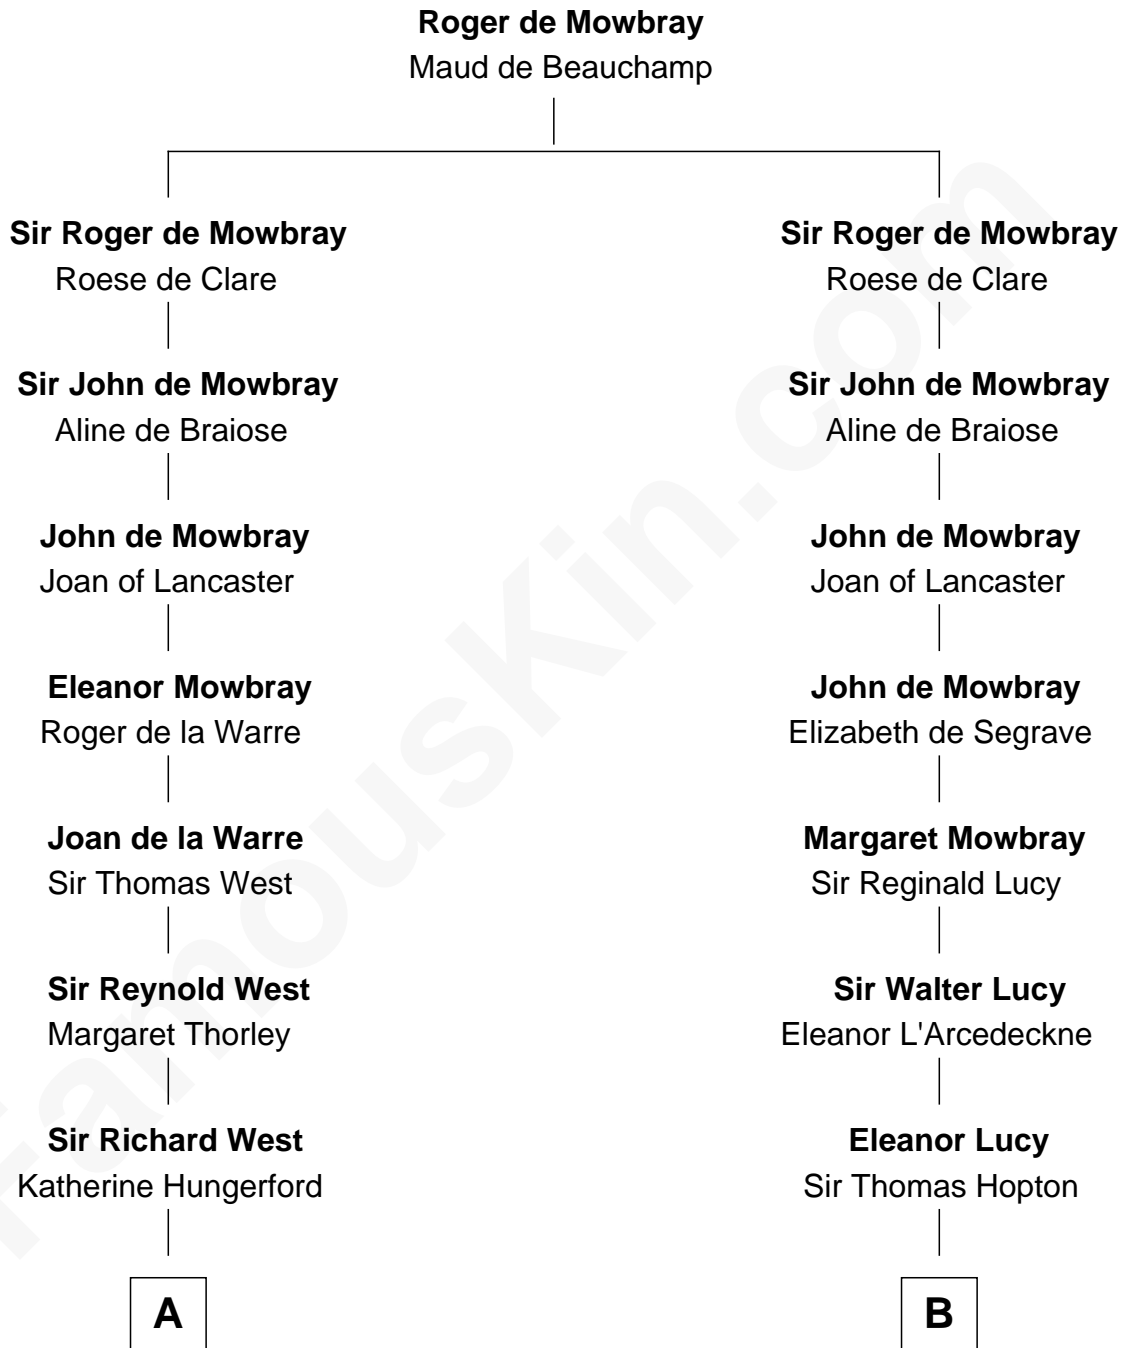

FamousKin.com

Relationship Chart of

Edith (Bolling) Wilson

First Lady of President Woodrow Wilson

20th cousin 1 time removed of

Joan Fontaine

Movie Actress

C

Catherine Payne
Archibald Bolling

Archibald Bolling
Anne E. Wigginton

William Holcombe Bolling
Sarah Spiers White

Edith (Bolling) Wilson
First Lady of Woodrow Wilson

D

Richard Molesworth
Catherine Cobb

John Molesworth
Louise Tomkyns

Margaret Letitia Molesworth
Charles Richard De Havilland

Walter Augustus De Havilland
Lillian Augusta Ruse

Joan Fontaine
Movie Actress