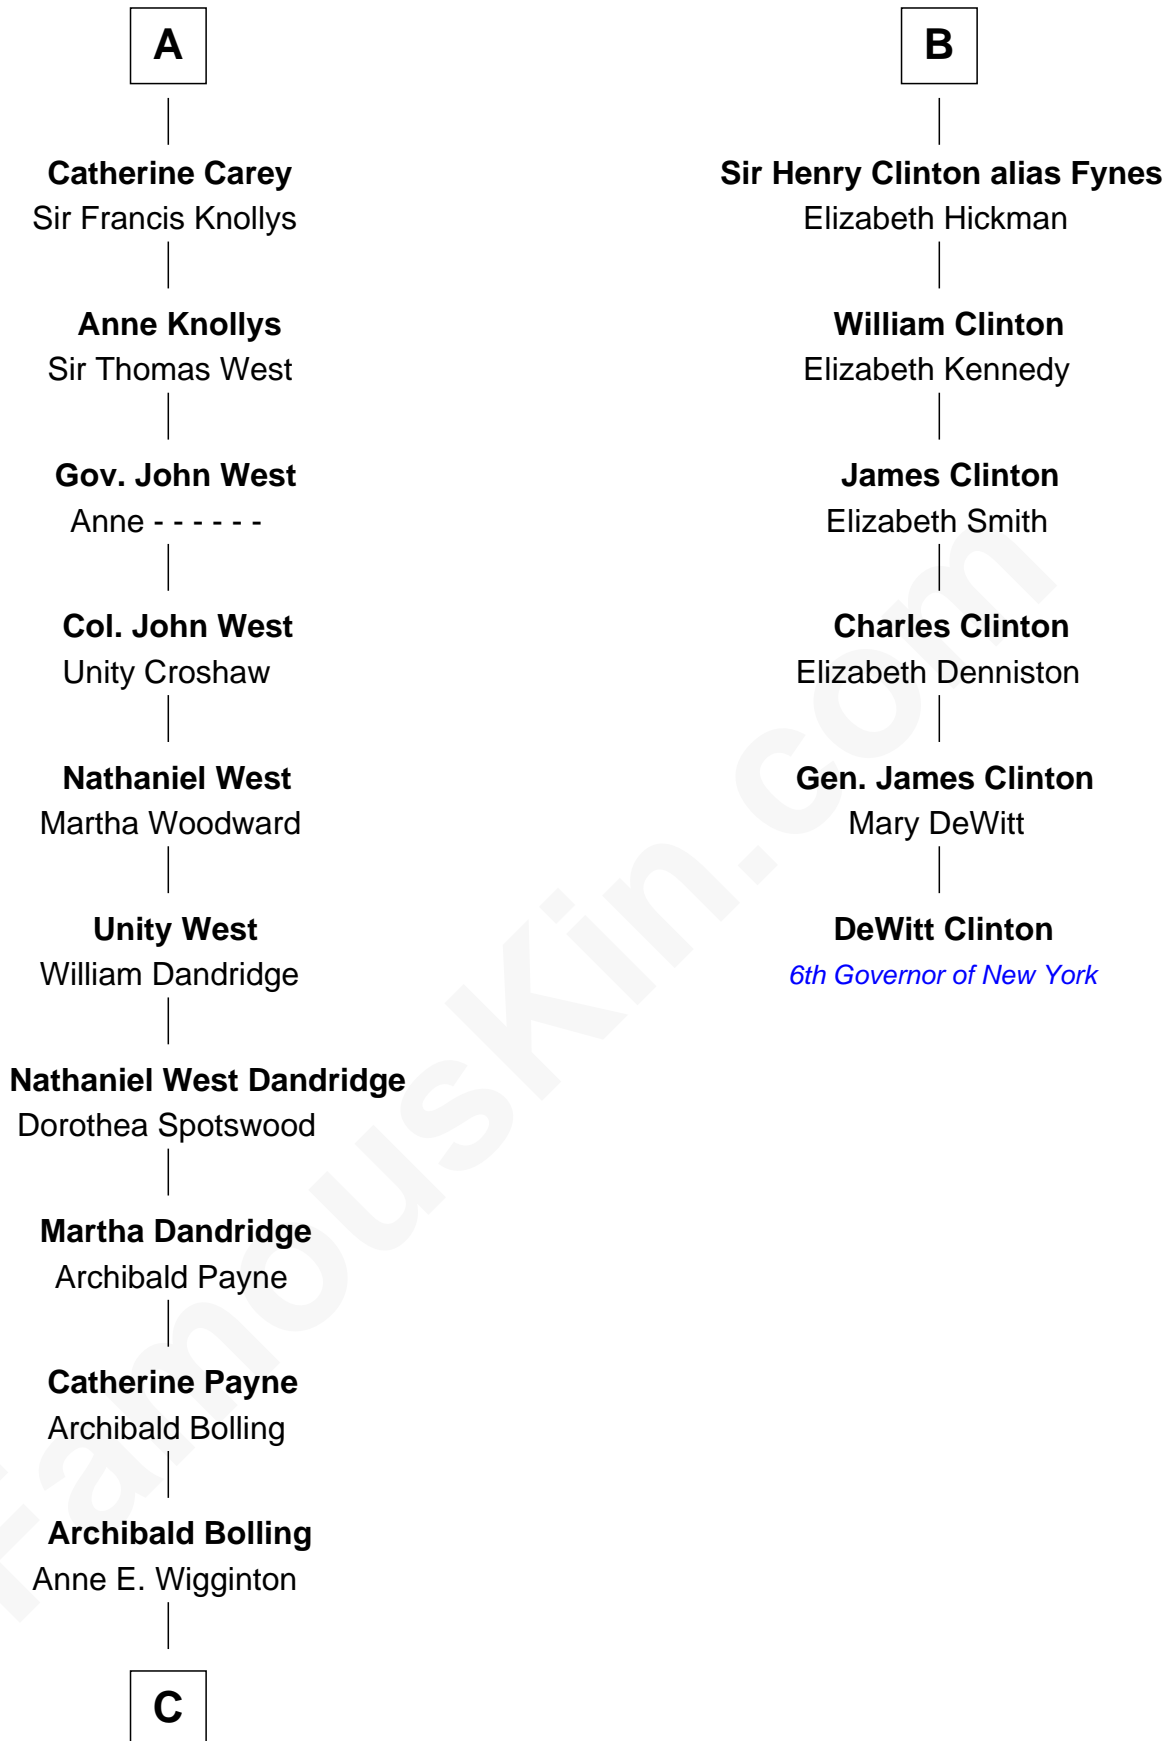

## Relationship Chart of

### Edith (Bolling) Wilson

*First Lady of President Woodrow Wilson*

12th cousin 6 times removed of

**DeWitt Clinton**

*6th Governor of New York*

**C**

William Holcombe Bolling

Sarah Spiers White