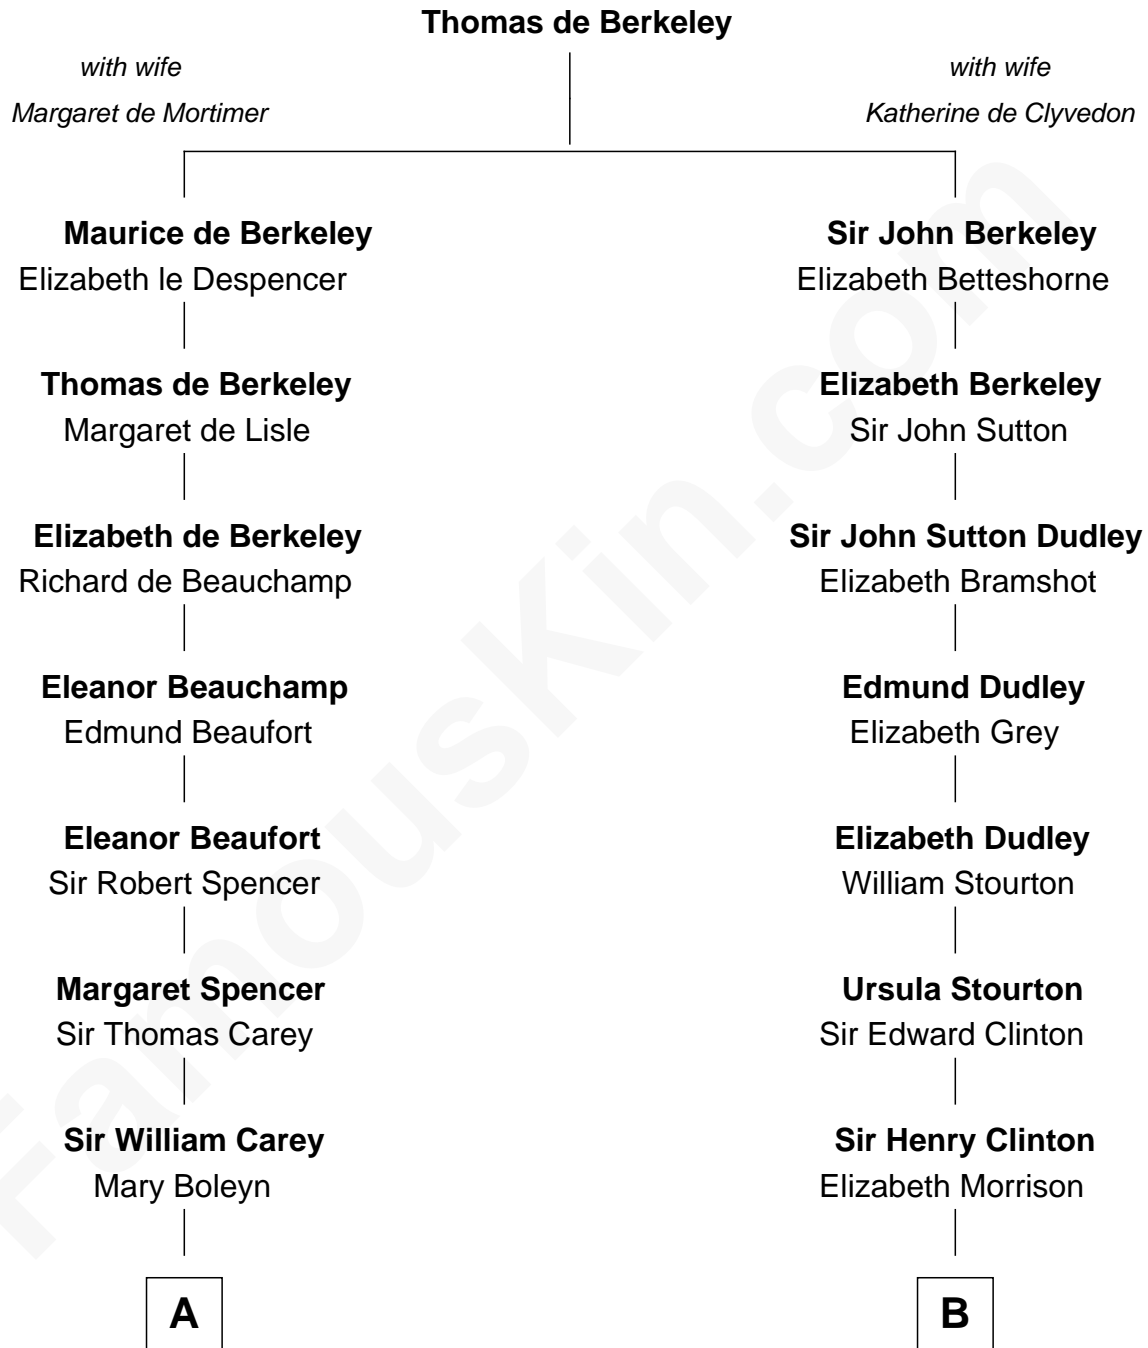

## Relationship Chart of

### Edith (Bolling) Wilson

*First Lady of President Woodrow Wilson*

12th cousin 6 times removed of

**DeWitt Clinton**

*6th Governor of New York*

**C**

William Holcombe Bolling

Sarah Spiers White