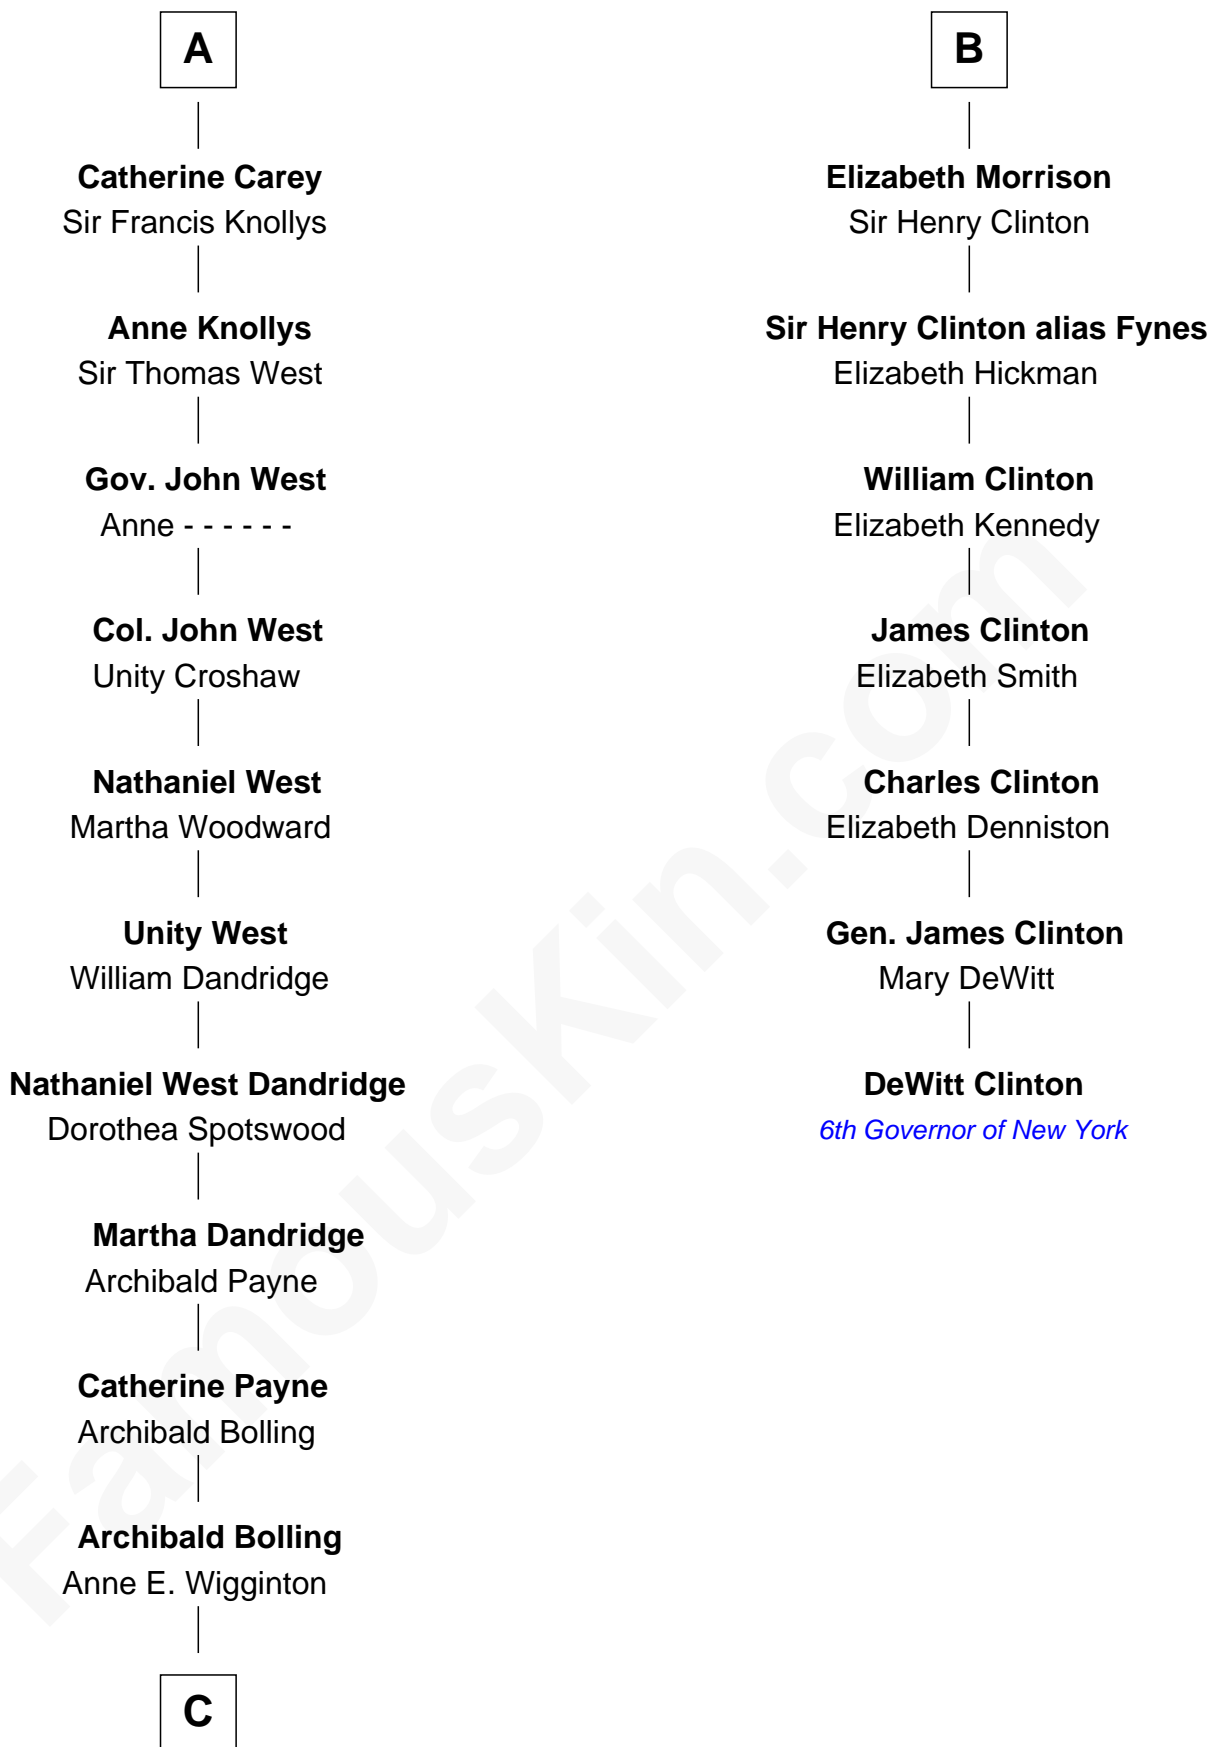

FamousKin.com

Relationship Chart of

Edith (Bolling) Wilson

First Lady of President Woodrow Wilson

13th cousin 5 times removed of

DeWitt Clinton

6th Governor of New York

Sir William de Ros
Margery de Badlesmere

C

William Holcombe Bolling

Sarah Spiers White

Edith (Bolling) Wilson

First Lady of Woodrow Wilson

FamousKin.com