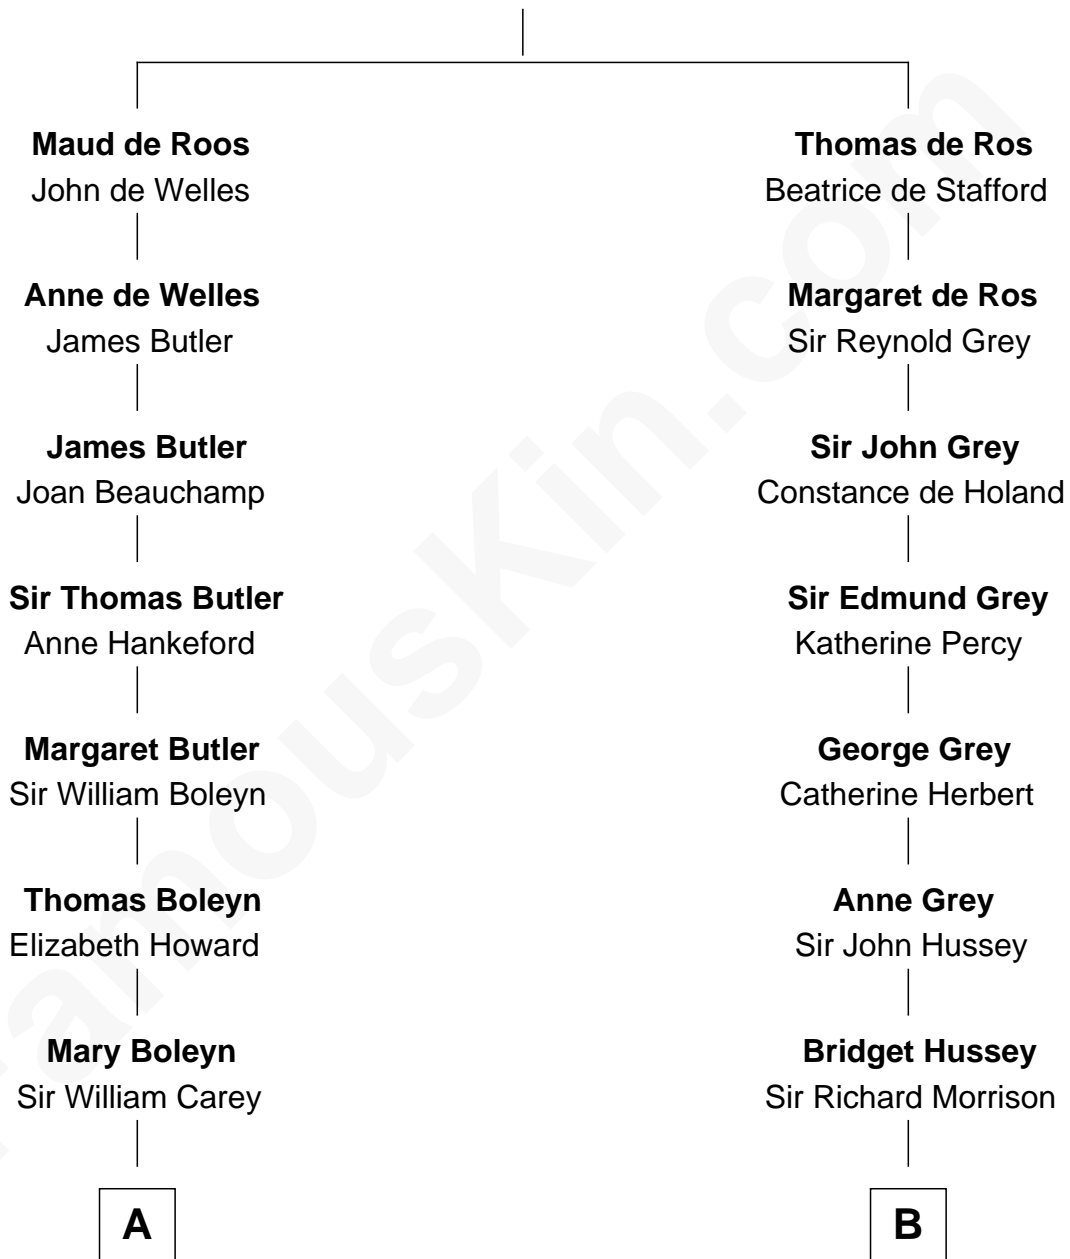

FamousKin.com

Relationship Chart of

Edith (Bolling) Wilson

First Lady of President Woodrow Wilson

13th cousin 5 times removed of

DeWitt Clinton

6th Governor of New York

Sir William de Ros
Margery de Badlesmere

C

William Holcombe Bolling

Sarah Spiers White

Edith (Bolling) Wilson

First Lady of Woodrow Wilson

FamousKin.com