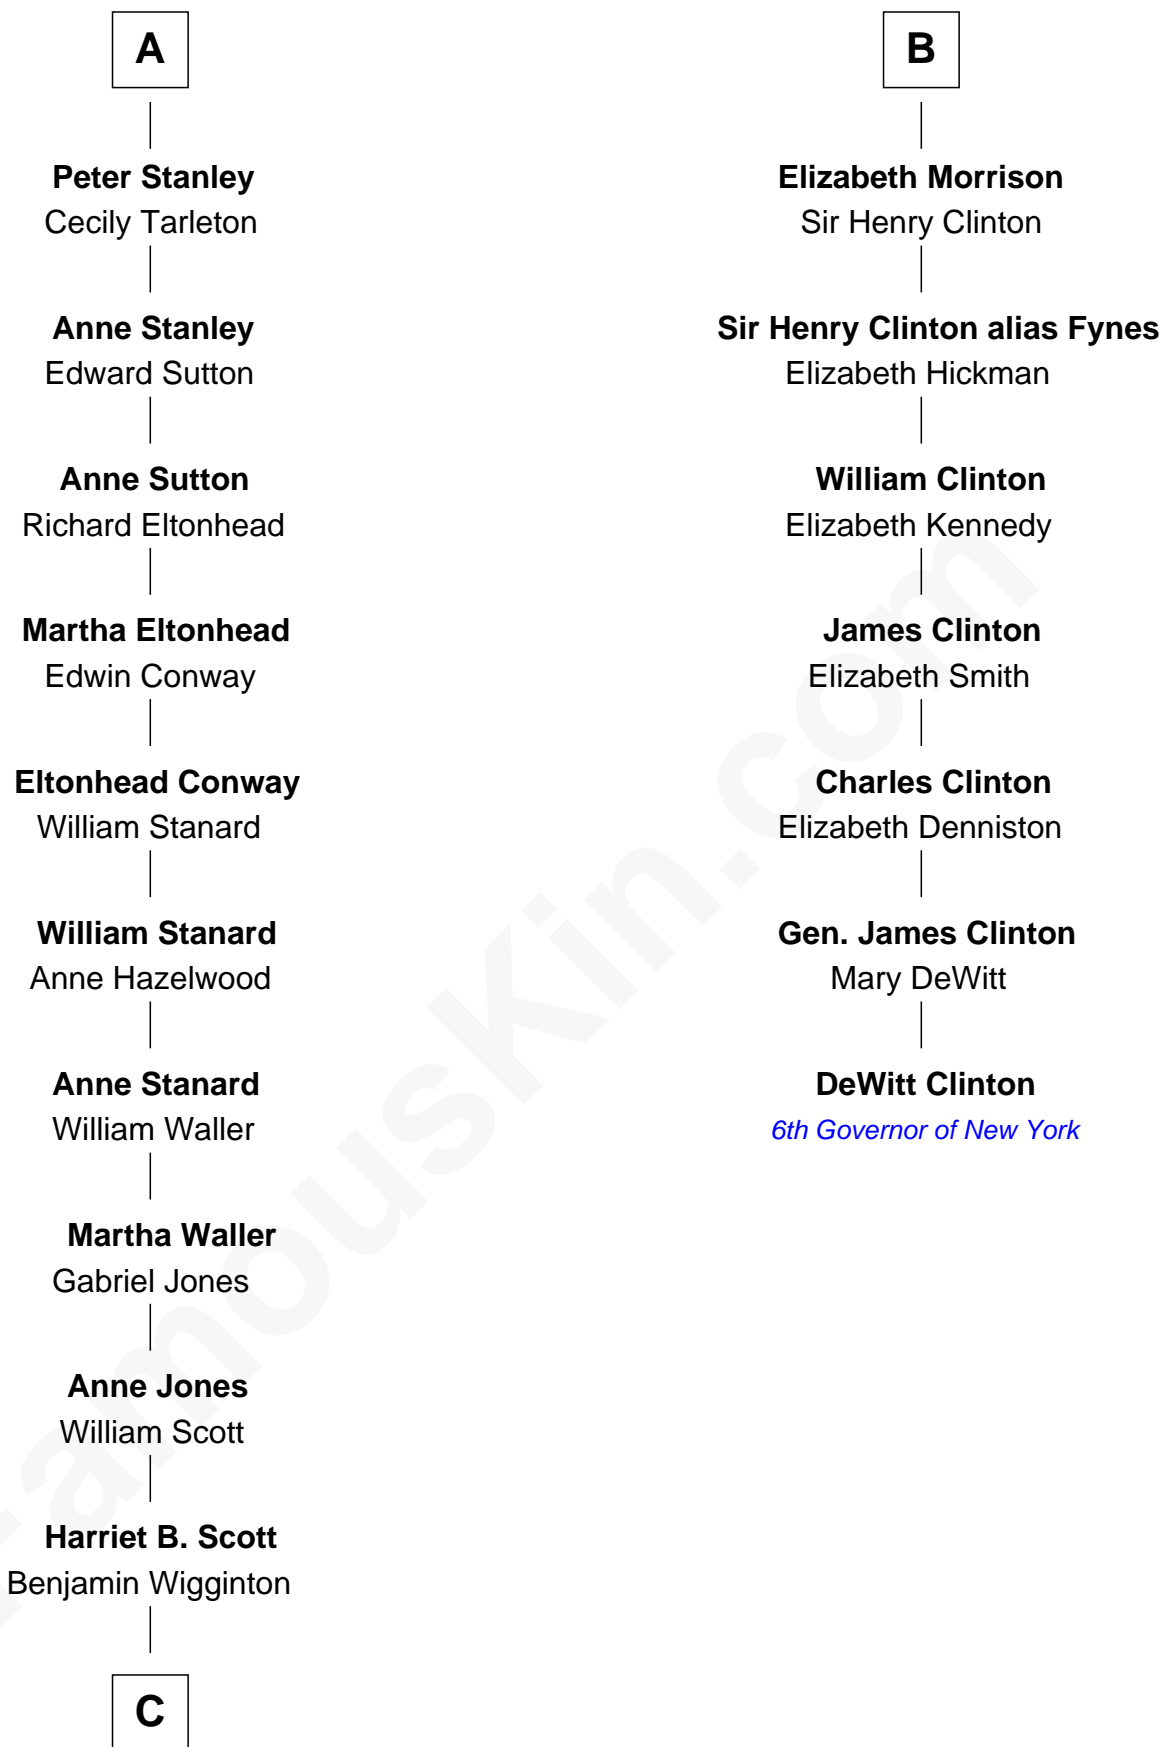

FamousKin.com

Relationship Chart of

Edith (Bolling) Wilson

First Lady of President Woodrow Wilson

13th cousin 6 times removed of

DeWitt Clinton

6th Governor of New York

C

Anne E. Wigginton

Archibald Bolling

William Holcombe Bolling

Sarah Spiers White

Edith (Bolling) Wilson

First Lady of Woodrow Wilson

FamousKin.com