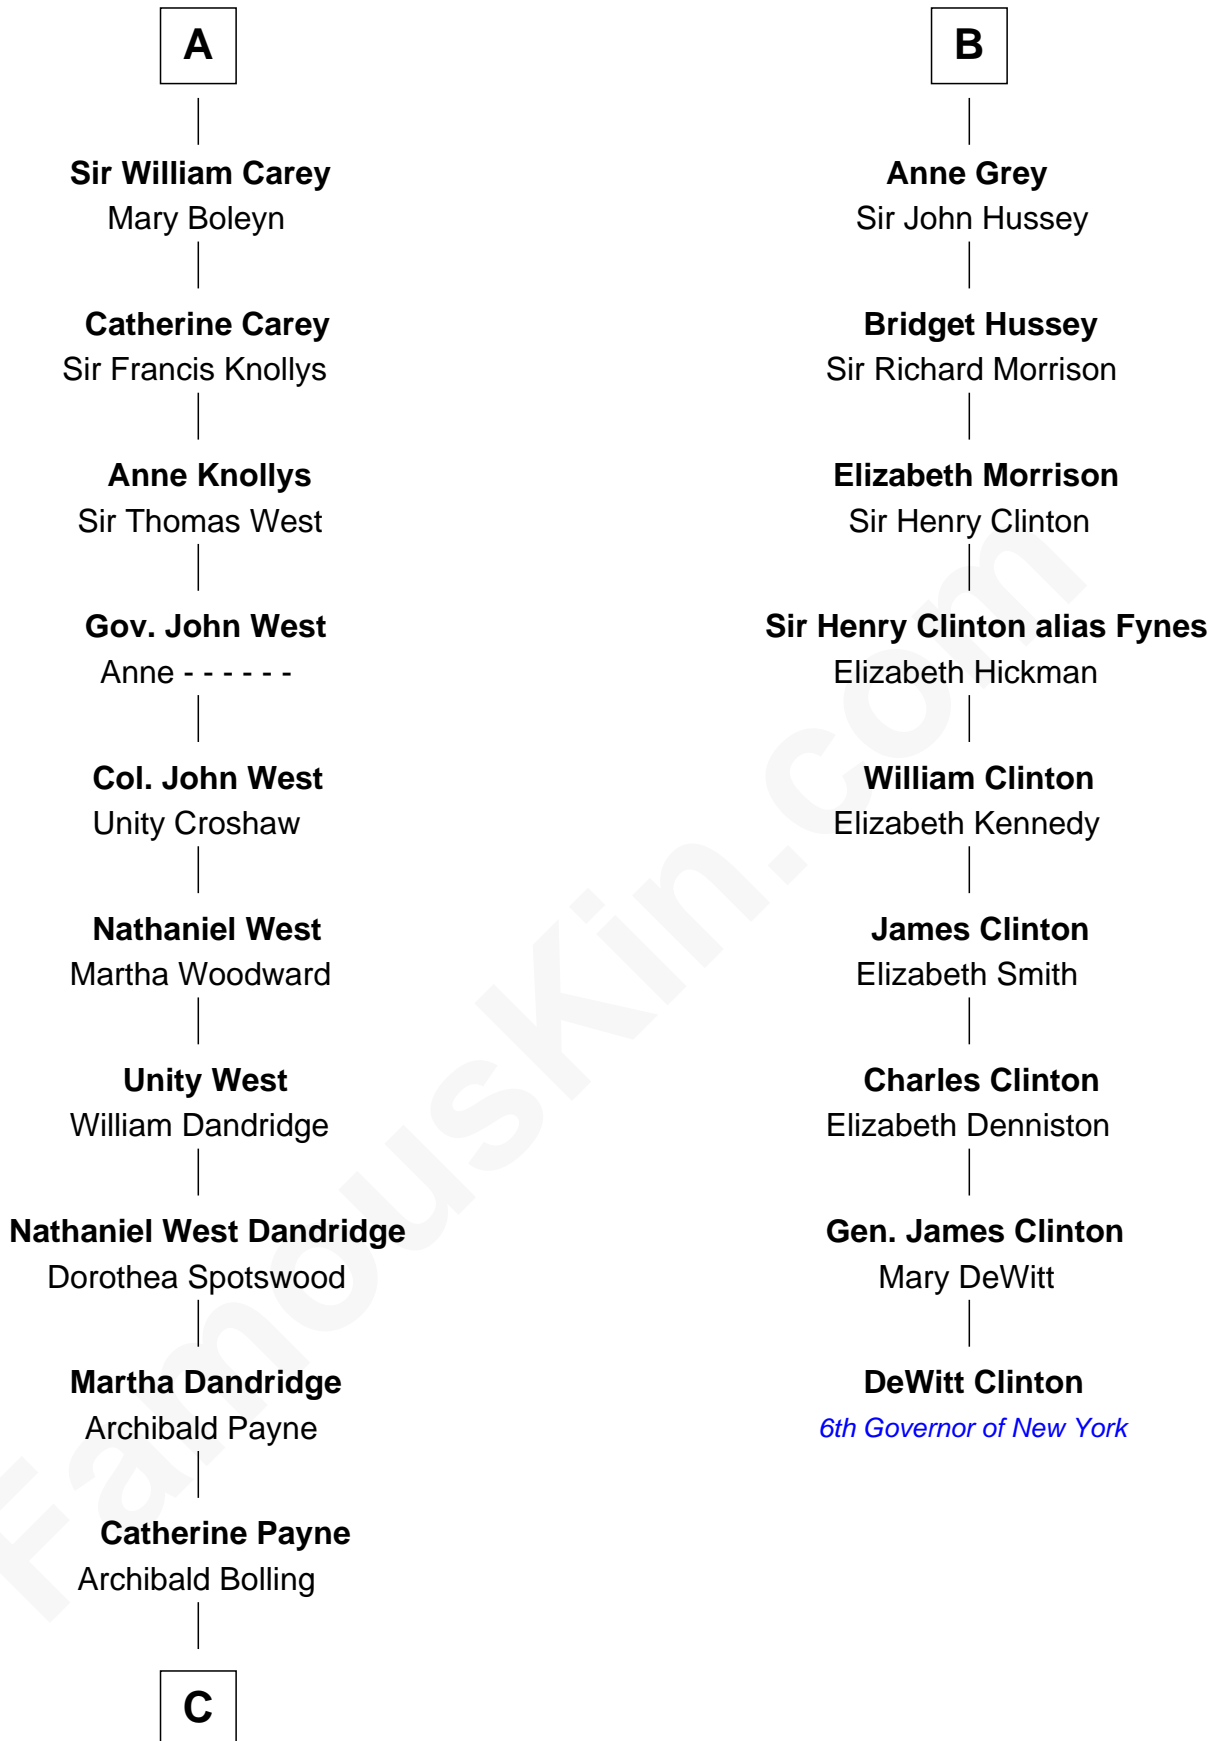

FamousKin.com

Relationship Chart of

Edith (Bolling) Wilson

First Lady of President Woodrow Wilson

15th cousin 4 times removed of

DeWitt Clinton

6th Governor of New York

Roger de Mortimer

Joan de Geneville

C

—
Archibald Bolling

Anne E. Wigginton

—
William Holcombe Bolling

Sarah Spiers White

—
Edith (Bolling) Wilson

First Lady of Woodrow Wilson