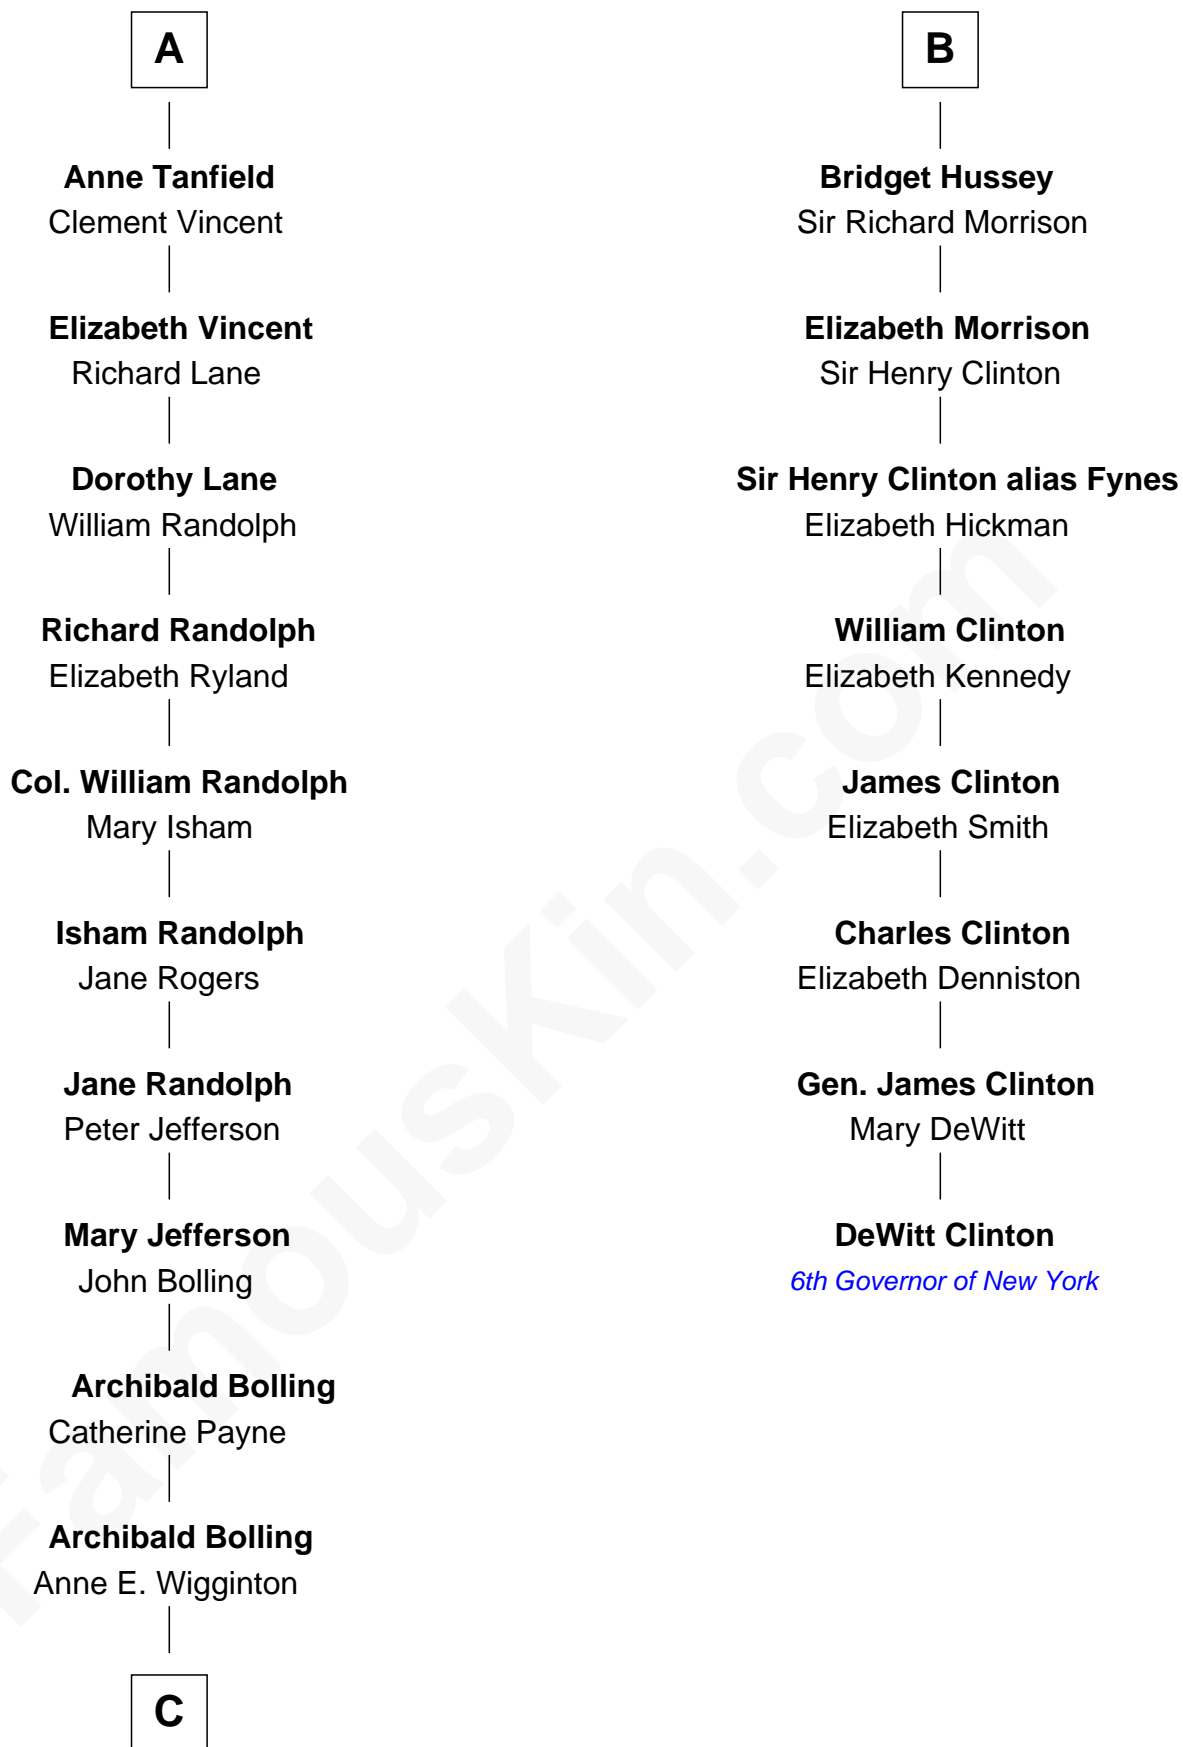

**FamousKin.com**  
**Relationship Chart of**  
**Edith (Bolling) Wilson**

*First Lady of President Woodrow Wilson*

**14th cousin 4 times removed of**

**DeWitt Clinton**

*6th Governor of New York*

C

William Holcombe Bolling

Sarah Spiers White

Edith (Bolling) Wilson

*First Lady of Woodrow Wilson*

FamousKin.com