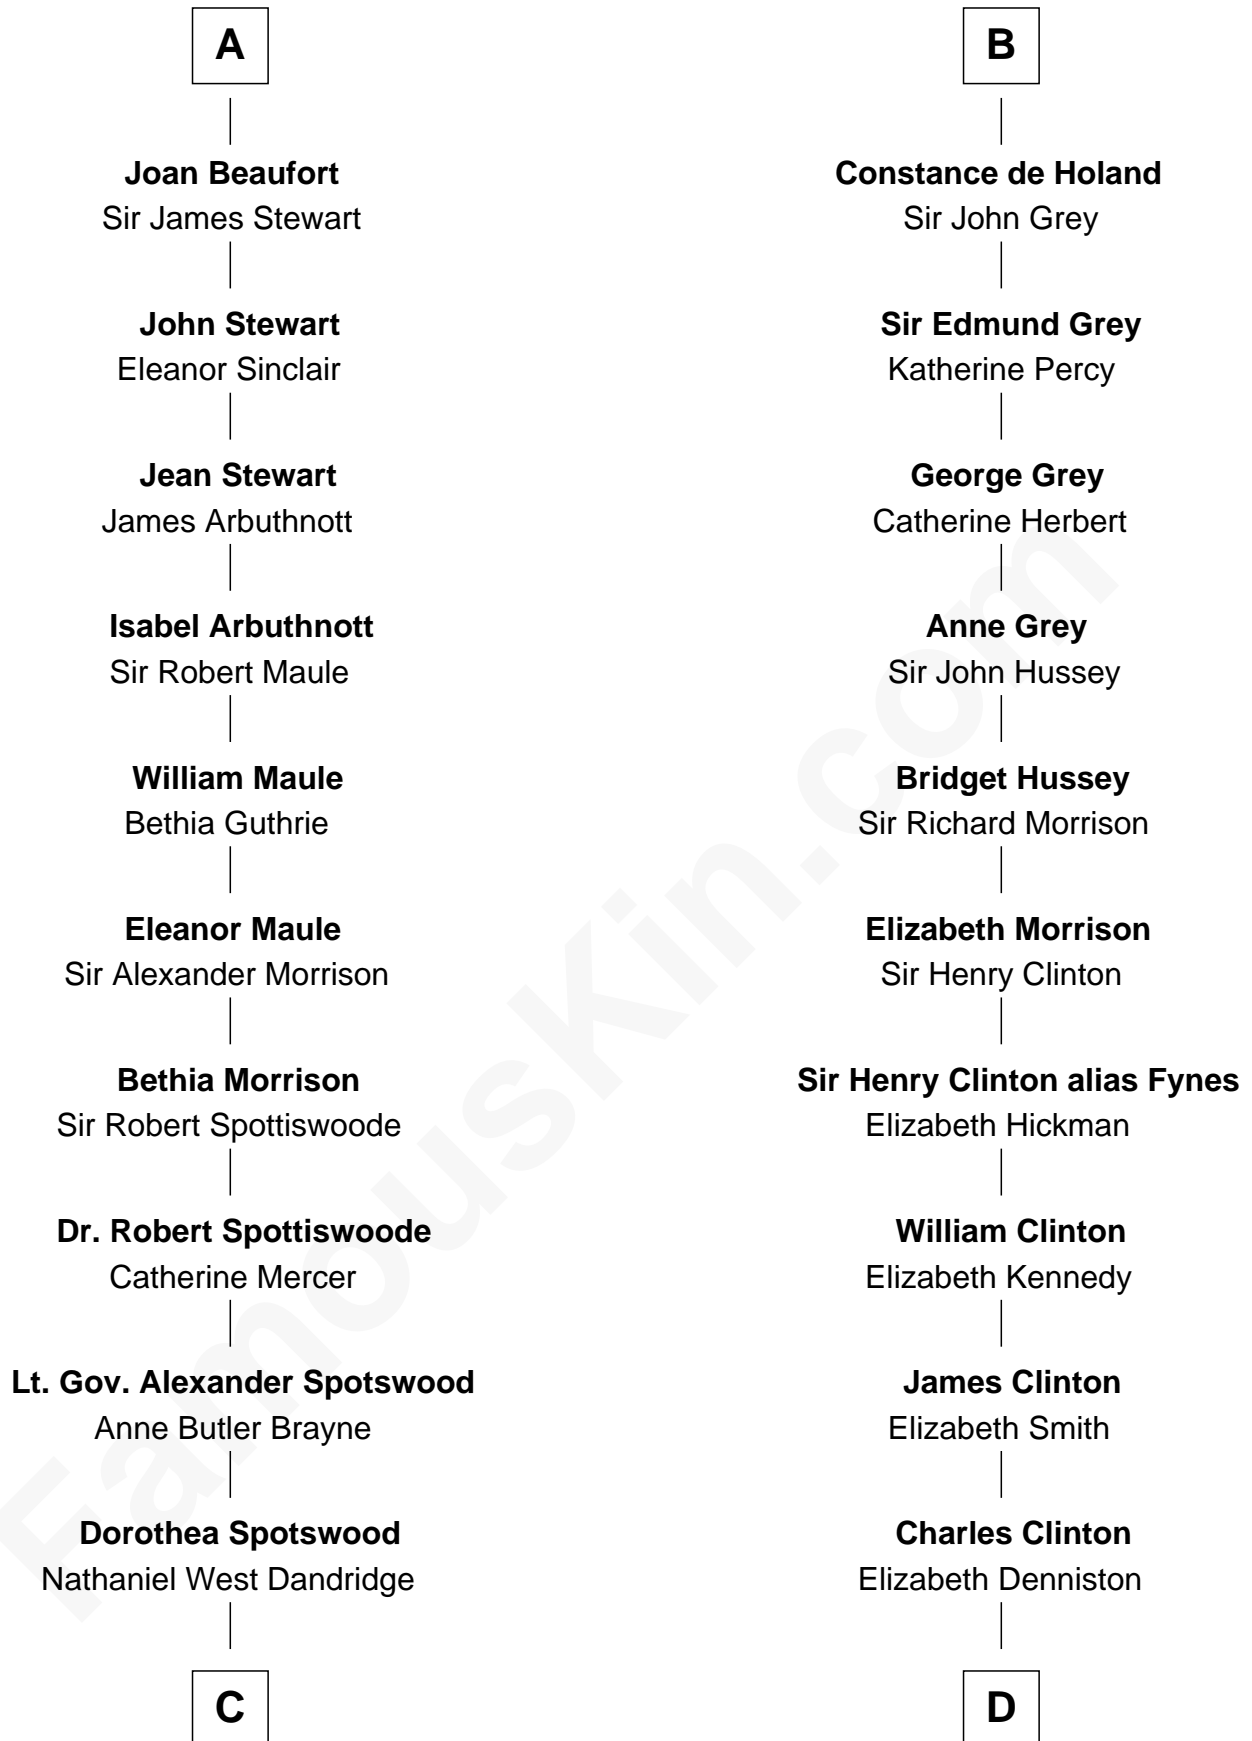

FamousKin.com

Relationship Chart of

Edith (Bolling) Wilson

First Lady of President Woodrow Wilson

18th cousin 3 times removed of

DeWitt Clinton

6th Governor of New York

Andrew II, King of Hungary

Sarah Spiers White

Edith (Bolling) Wilson

First Lady of Woodrow Wilson

D

Gen. James Clinton

Mary DeWitt

DeWitt Clinton

6th Governor of New York