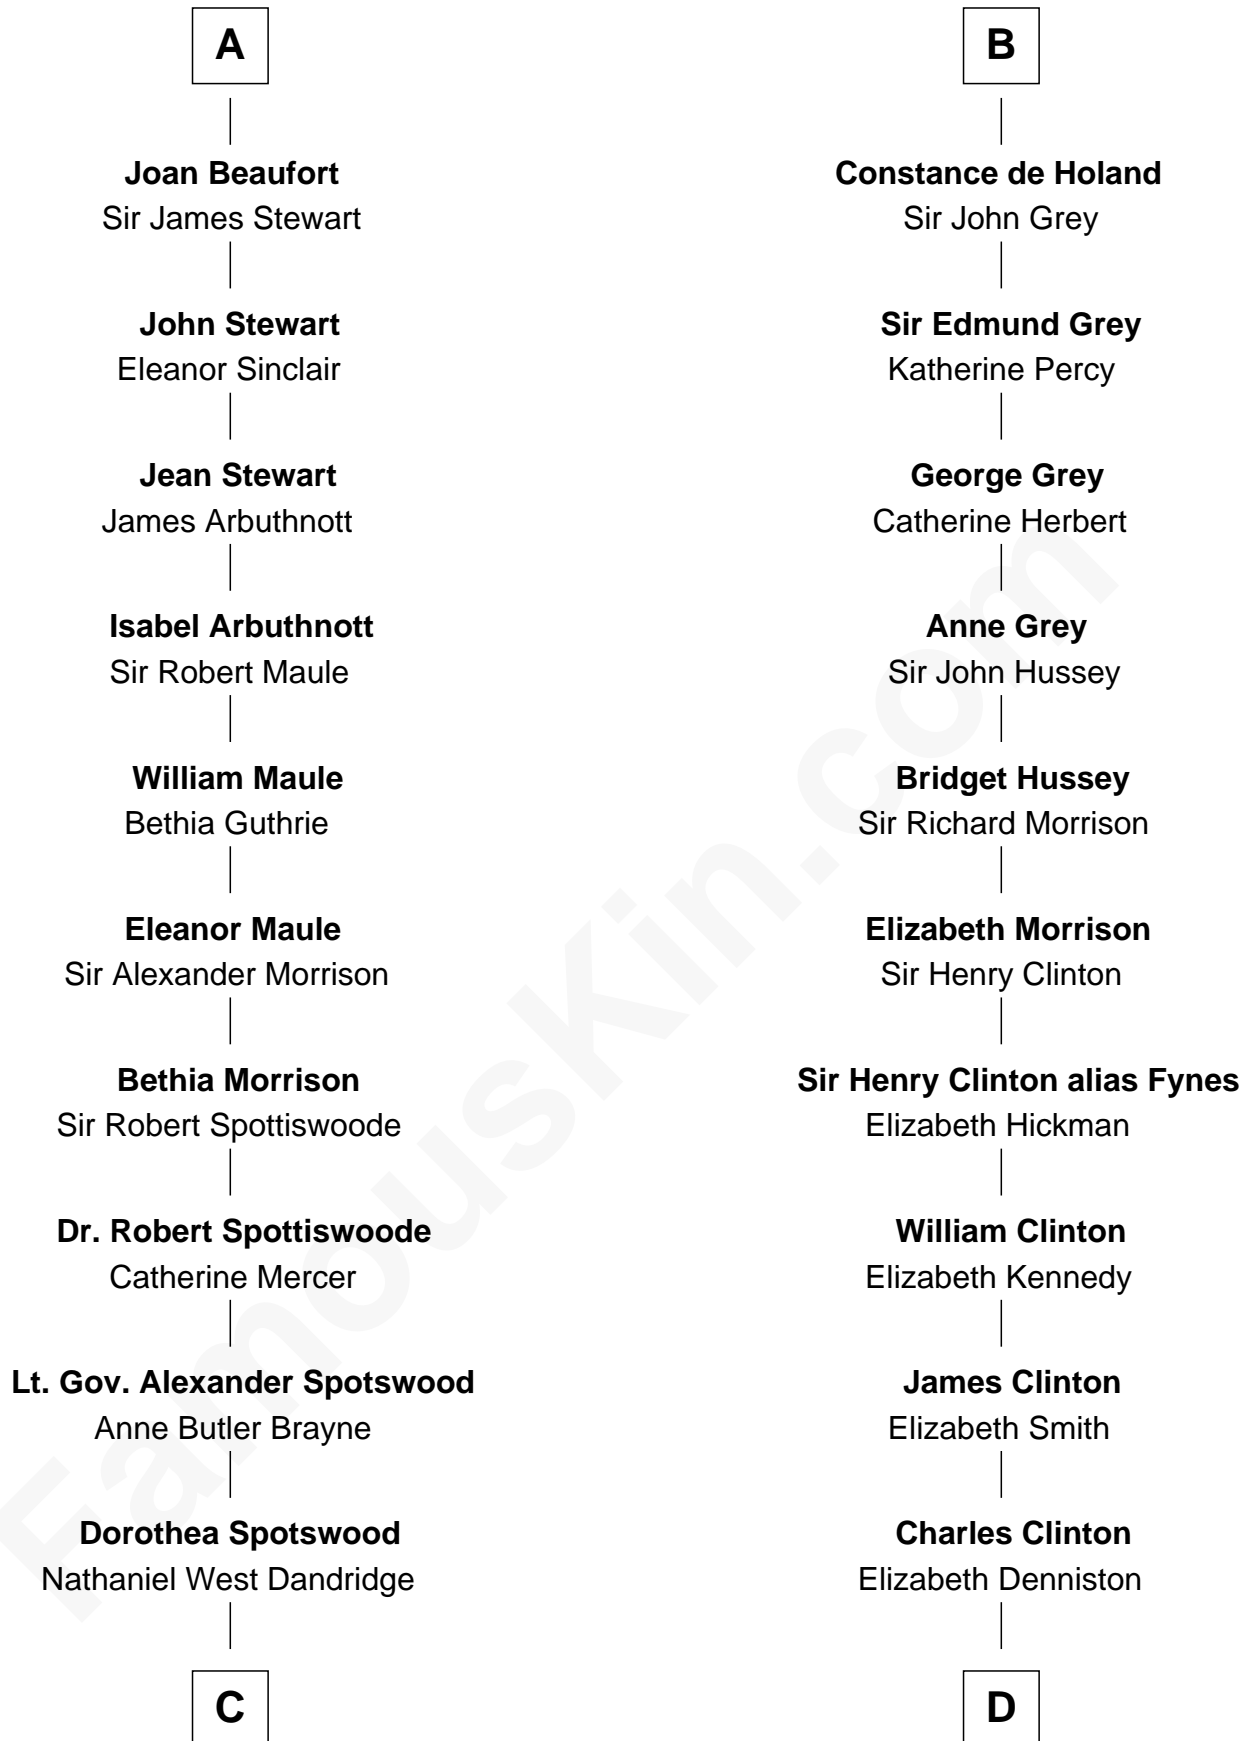

FamousKin.com

Relationship Chart of

Edith (Bolling) Wilson

First Lady of President Woodrow Wilson

18th cousin 3 times removed of

DeWitt Clinton

6th Governor of New York

Pedro II, King of Aragon

James I, King of Aragon

Yolanda of Hungary

Isabella of Aragon

Philip III, King of France

King Philip IV of France

Joan of Navarre

Isabella of France

Edward II, King of England

Edward III, King of England

Philippa of Hainault

John of Gaunt

Blanche of Lancaster

Elizabeth of Lancaster

John de Holand

B

C

Martha Dandridge

Archibald Payne

Catherine Payne

Archibald Bolling

Archibald Bolling

Anne E. Wigginton

William Holcombe Bolling

Sarah Spiers White