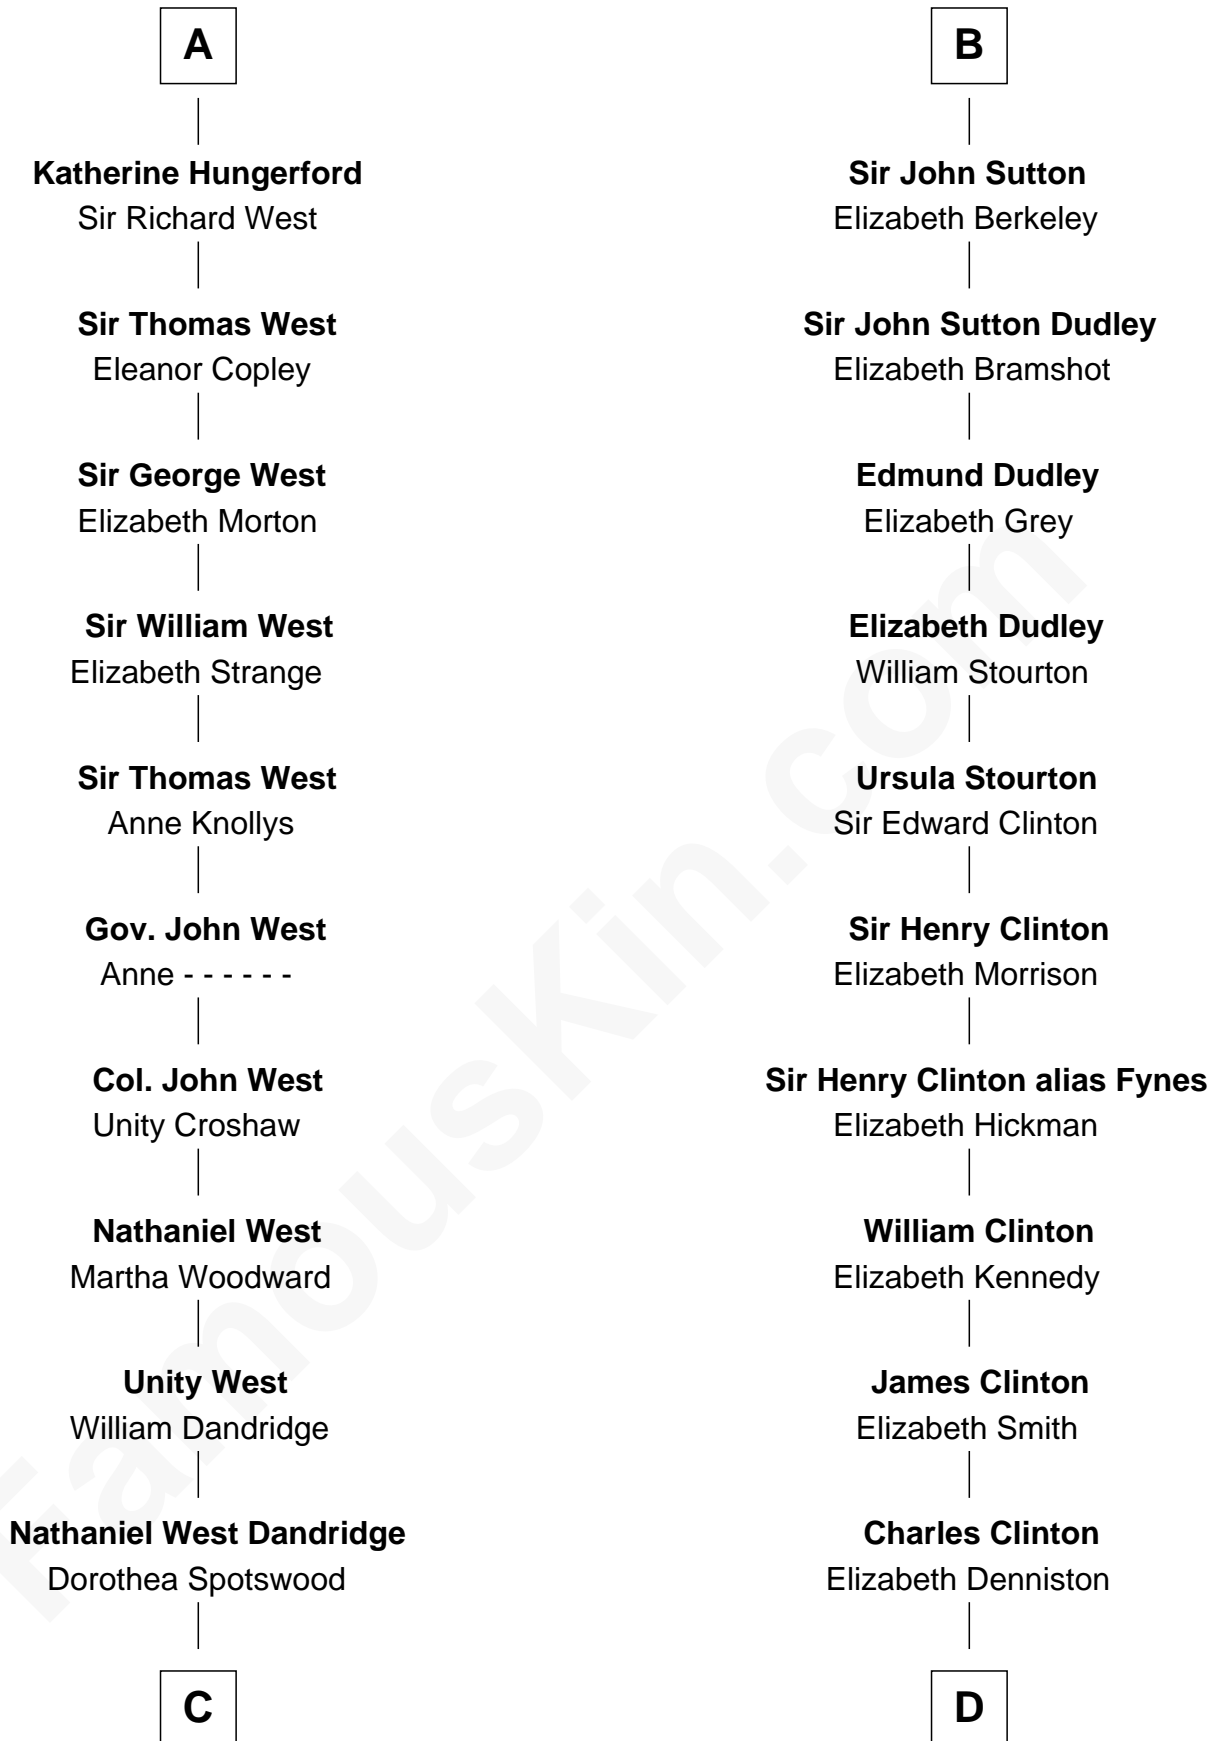

FamousKin.com

Relationship Chart of

Edith (Bolling) Wilson

First Lady of President Woodrow Wilson

18th cousin 3 times removed of

DeWitt Clinton

6th Governor of New York

Sir Philip Basset

C

Martha Dandridge

Archibald Payne

Catherine Payne

Archibald Bolling

Archibald Bolling

Anne E. Wigginton

William Holcombe Bolling

Sarah Spiers White

Edith (Bolling) Wilson

First Lady of Woodrow Wilson

D

Gen. James Clinton

Mary DeWitt

DeWitt Clinton

6th Governor of New York