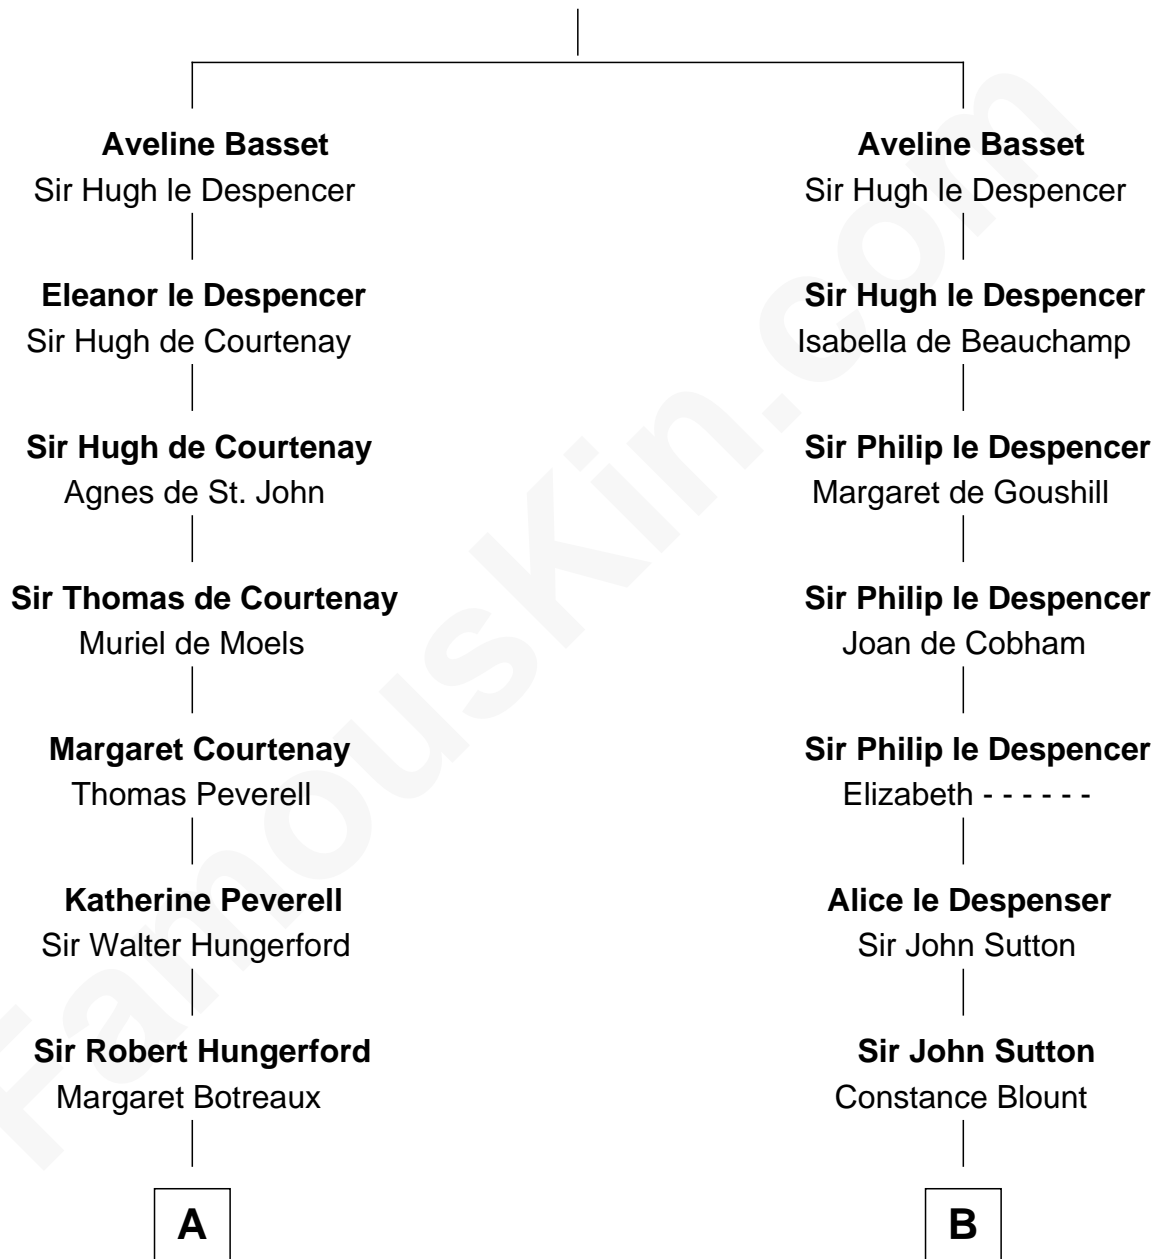

FamousKin.com

Relationship Chart of

Edith (Bolling) Wilson

First Lady of President Woodrow Wilson

18th cousin 3 times removed of

DeWitt Clinton

6th Governor of New York

Sir Philip Basset

C

Martha Dandridge

Archibald Payne

Catherine Payne

Archibald Bolling

Archibald Bolling

Anne E. Wigginton

William Holcombe Bolling

Sarah Spiers White

Edith (Bolling) Wilson

First Lady of Woodrow Wilson

D

Gen. James Clinton

Mary DeWitt

DeWitt Clinton

6th Governor of New York