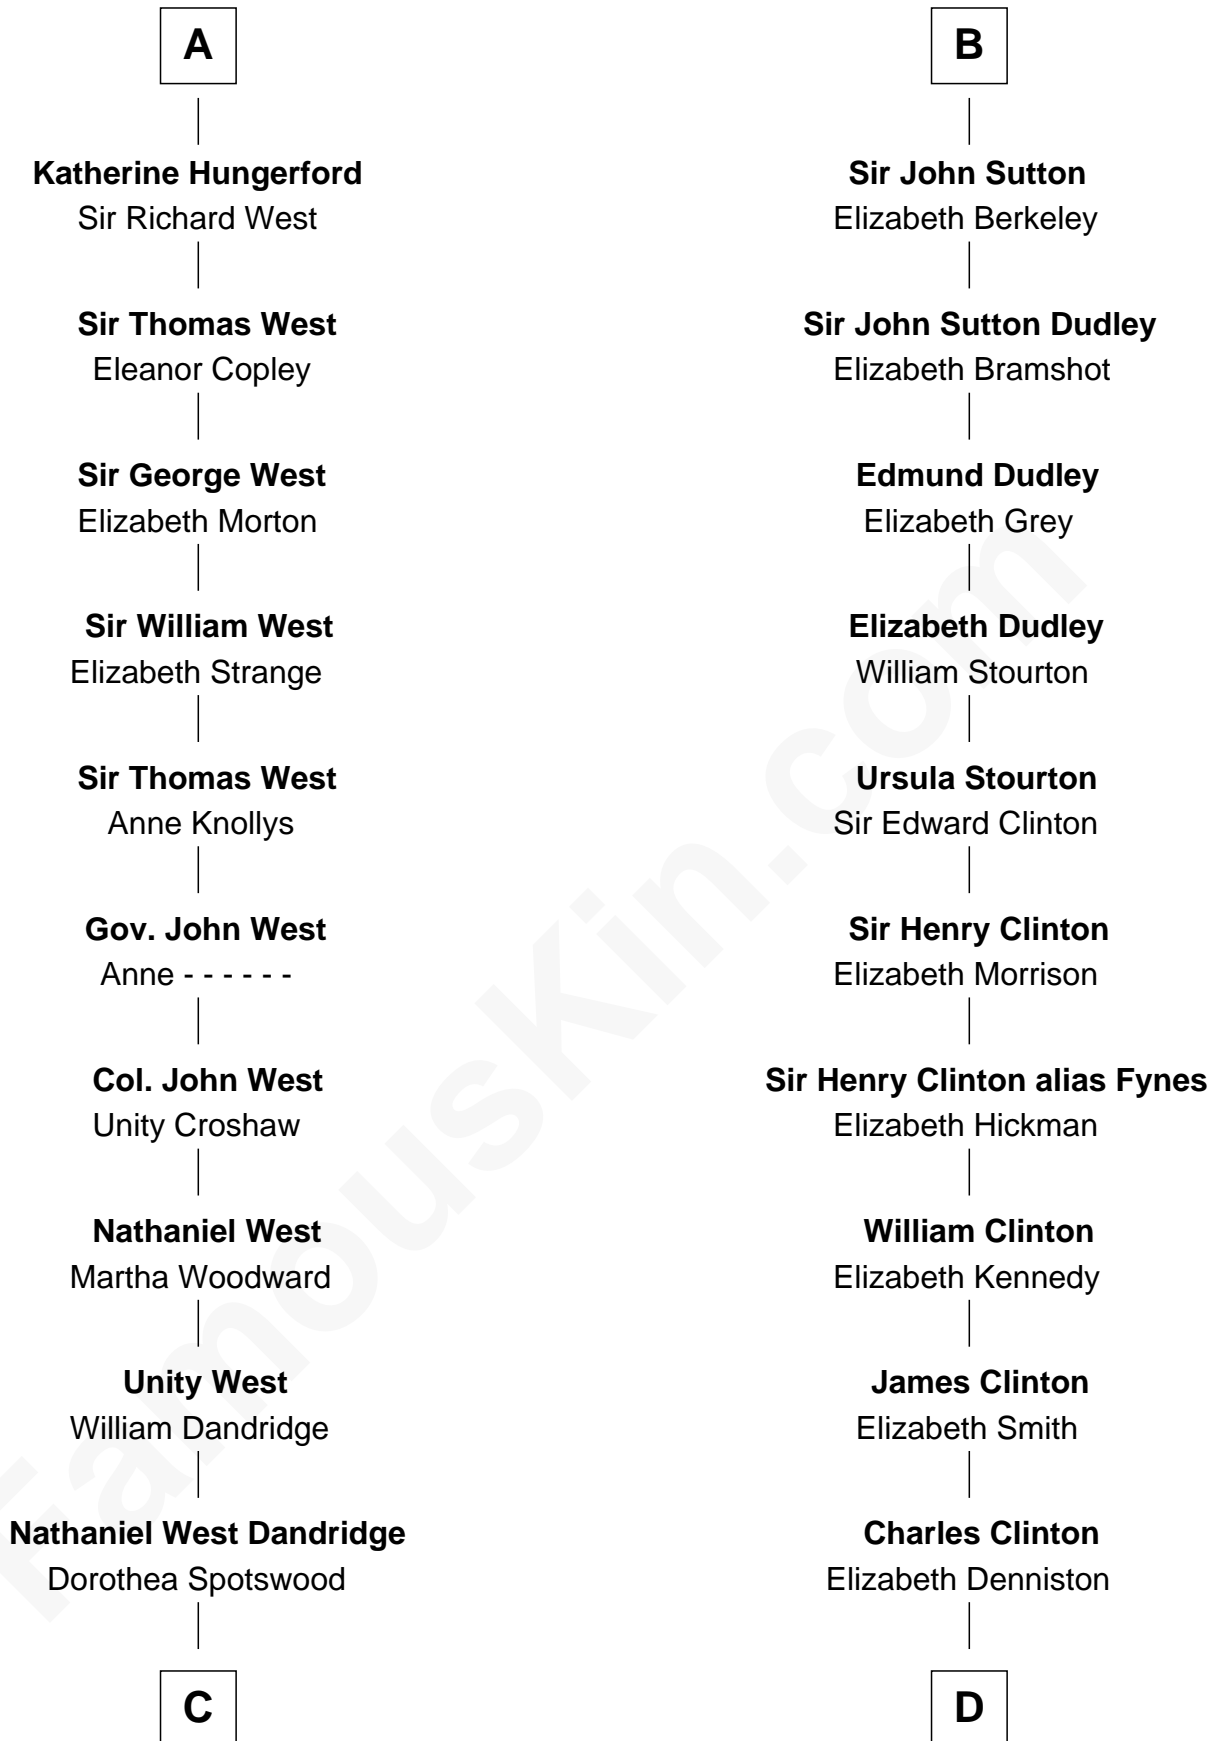

FamousKin.com

Relationship Chart of

Edith (Bolling) Wilson

First Lady of President Woodrow Wilson

18th cousin 3 times removed of

DeWitt Clinton

6th Governor of New York

Sir Hugh le Despencer

C

Martha Dandridge

Archibald Payne

Catherine Payne

Archibald Bolling

Archibald Bolling

Anne E. Wigginton

William Holcombe Bolling

Sarah Spiers White

Edith (Bolling) Wilson

First Lady of Woodrow Wilson

D

Gen. James Clinton

Mary DeWitt

DeWitt Clinton

6th Governor of New York