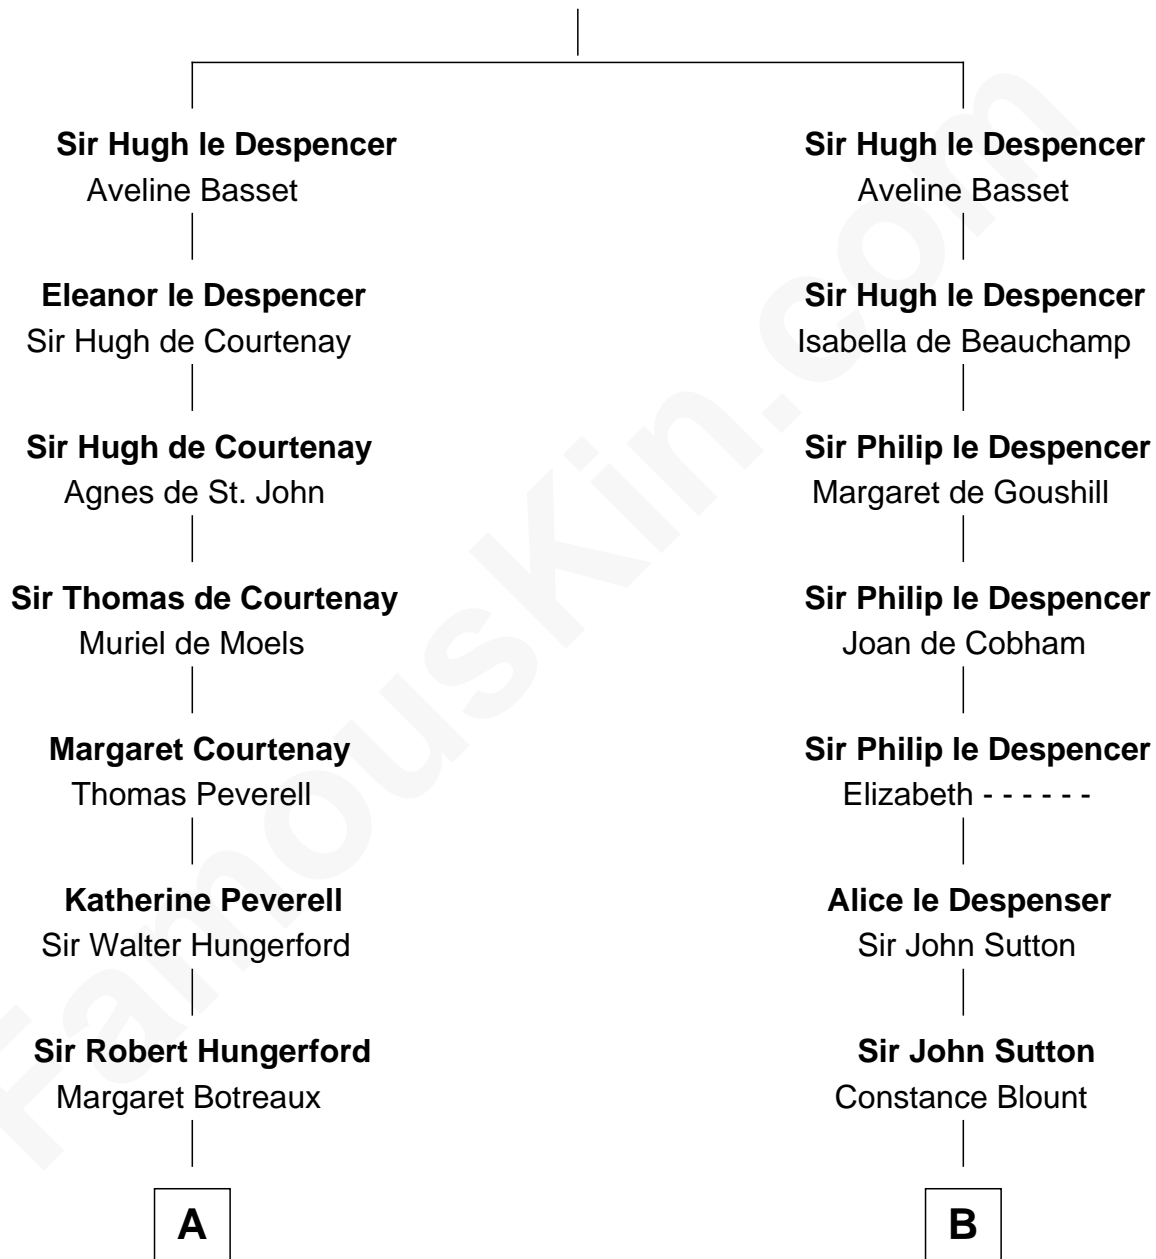

FamousKin.com

Relationship Chart of

Edith (Bolling) Wilson

First Lady of President Woodrow Wilson

18th cousin 3 times removed of

DeWitt Clinton

6th Governor of New York

Sir Hugh le Despencer

C

Martha Dandridge

Archibald Payne

Catherine Payne

Archibald Bolling

Archibald Bolling

Anne E. Wigginton

William Holcombe Bolling

Sarah Spiers White

Edith (Bolling) Wilson

First Lady of Woodrow Wilson

D

Gen. James Clinton

Mary DeWitt

DeWitt Clinton

6th Governor of New York