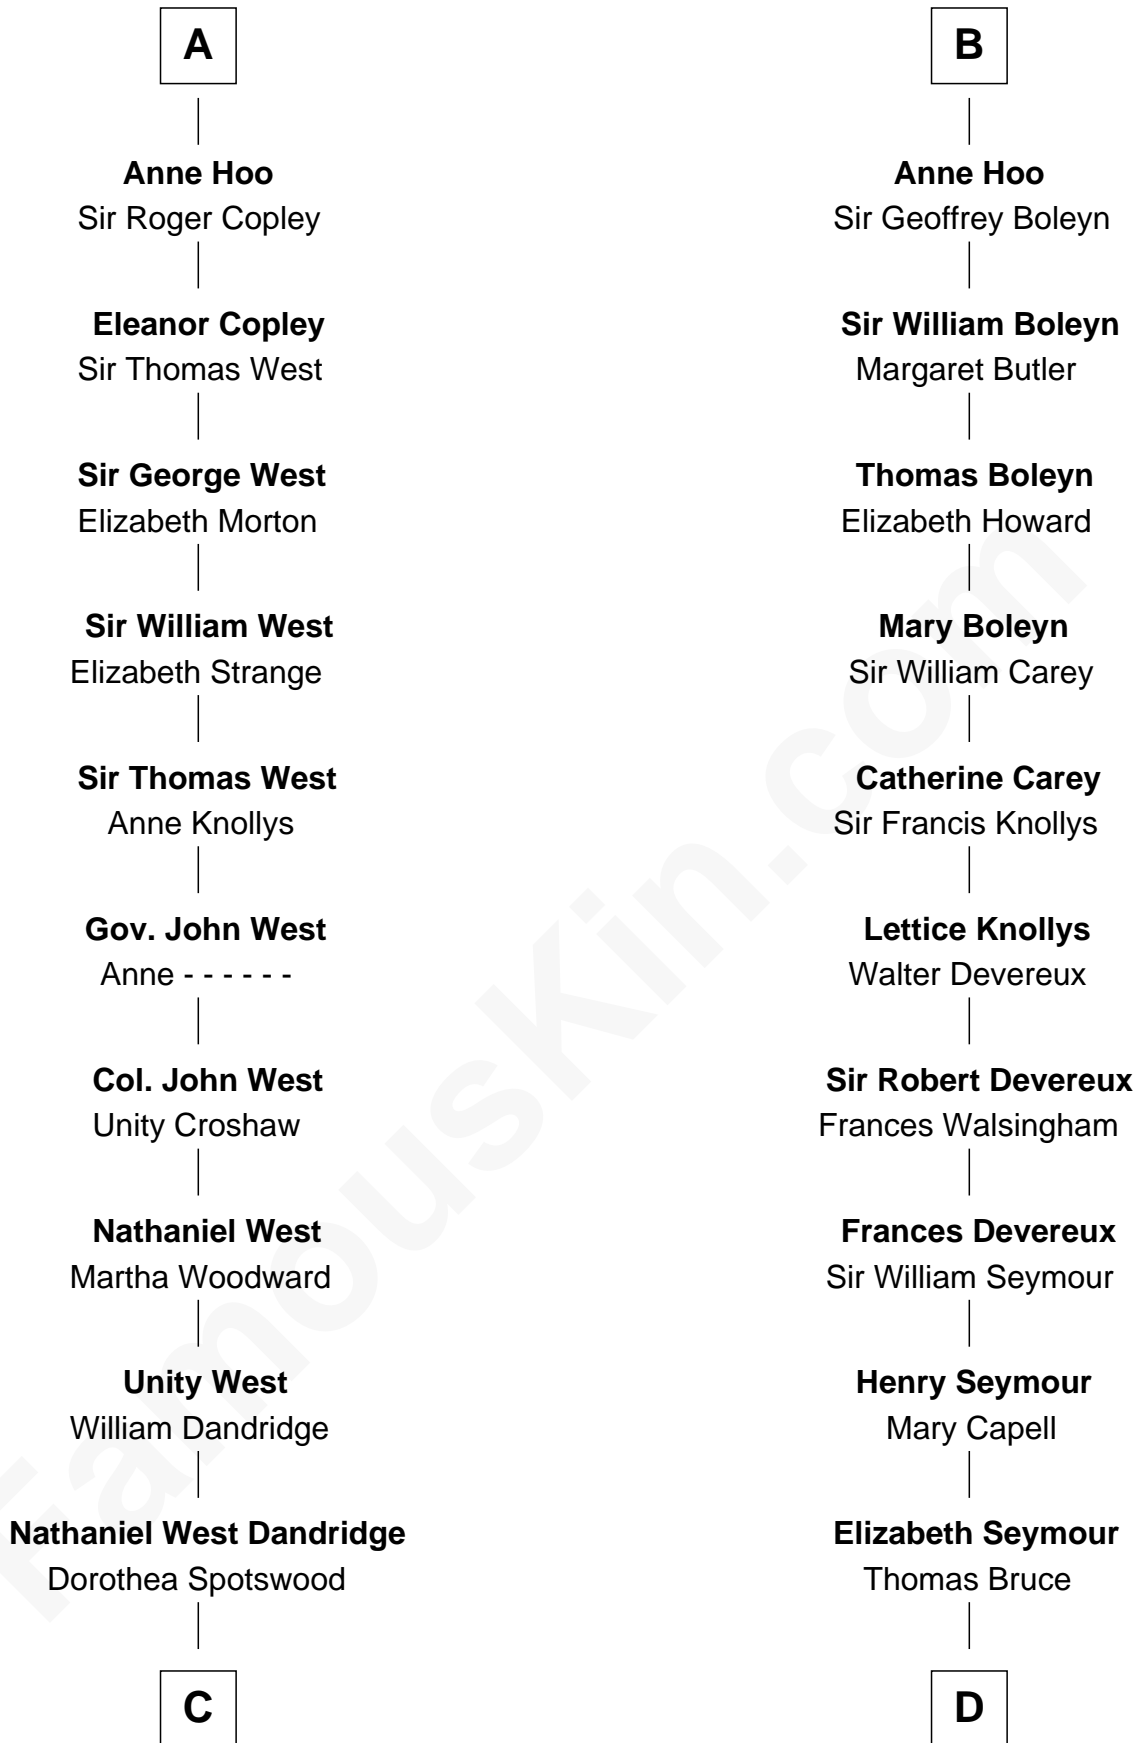

## Relationship Chart of

### Edith (Bolling) Wilson

*First Lady of President Woodrow Wilson*

20th cousin 1 time removed of

### Lt. Gen. James Brudenell

*Leader of the "Charge of the Light Brigade"*

**C**

**Martha Dandridge**

Archibald Payne

**Catherine Payne**

Archibald Bolling

**Archibald Bolling**

Anne E. Wigginton

**William Holcombe Bolling**

Sarah Spiers White

**Edith (Bolling) Wilson**

*First Lady of Woodrow Wilson*

**D**

**Elizabeth Bruce**

George Brudenell