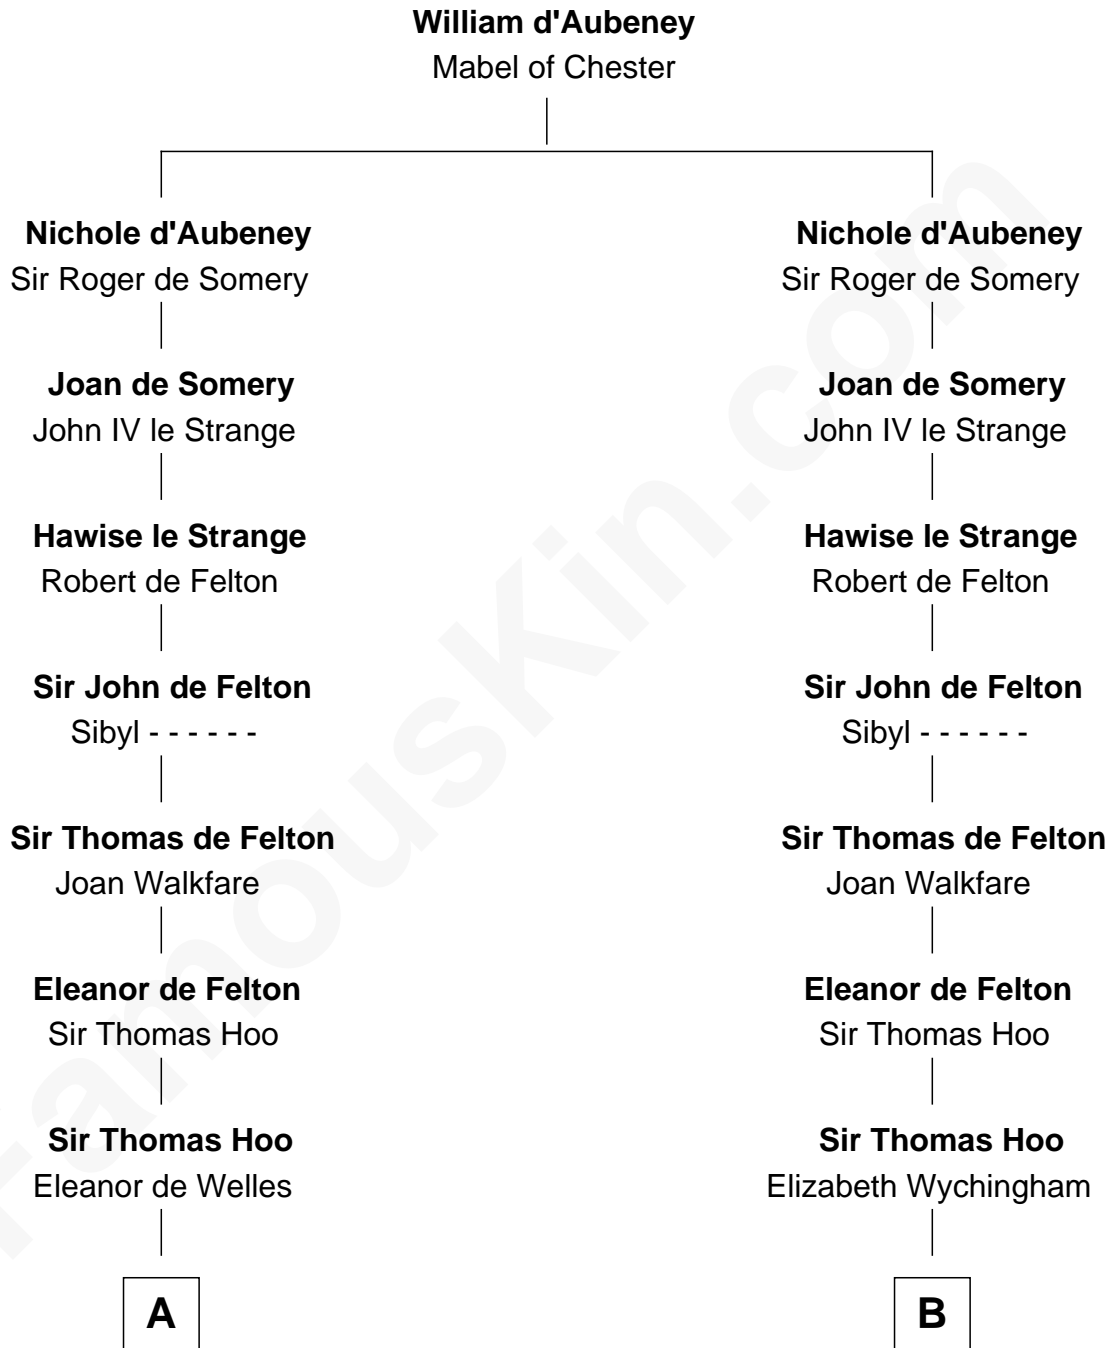

FamousKin.com

Relationship Chart of

Edith (Bolling) Wilson

First Lady of President Woodrow Wilson

20th cousin 1 time removed of

Lt. Gen. James Brudenell

Leader of the "Charge of the Light Brigade"