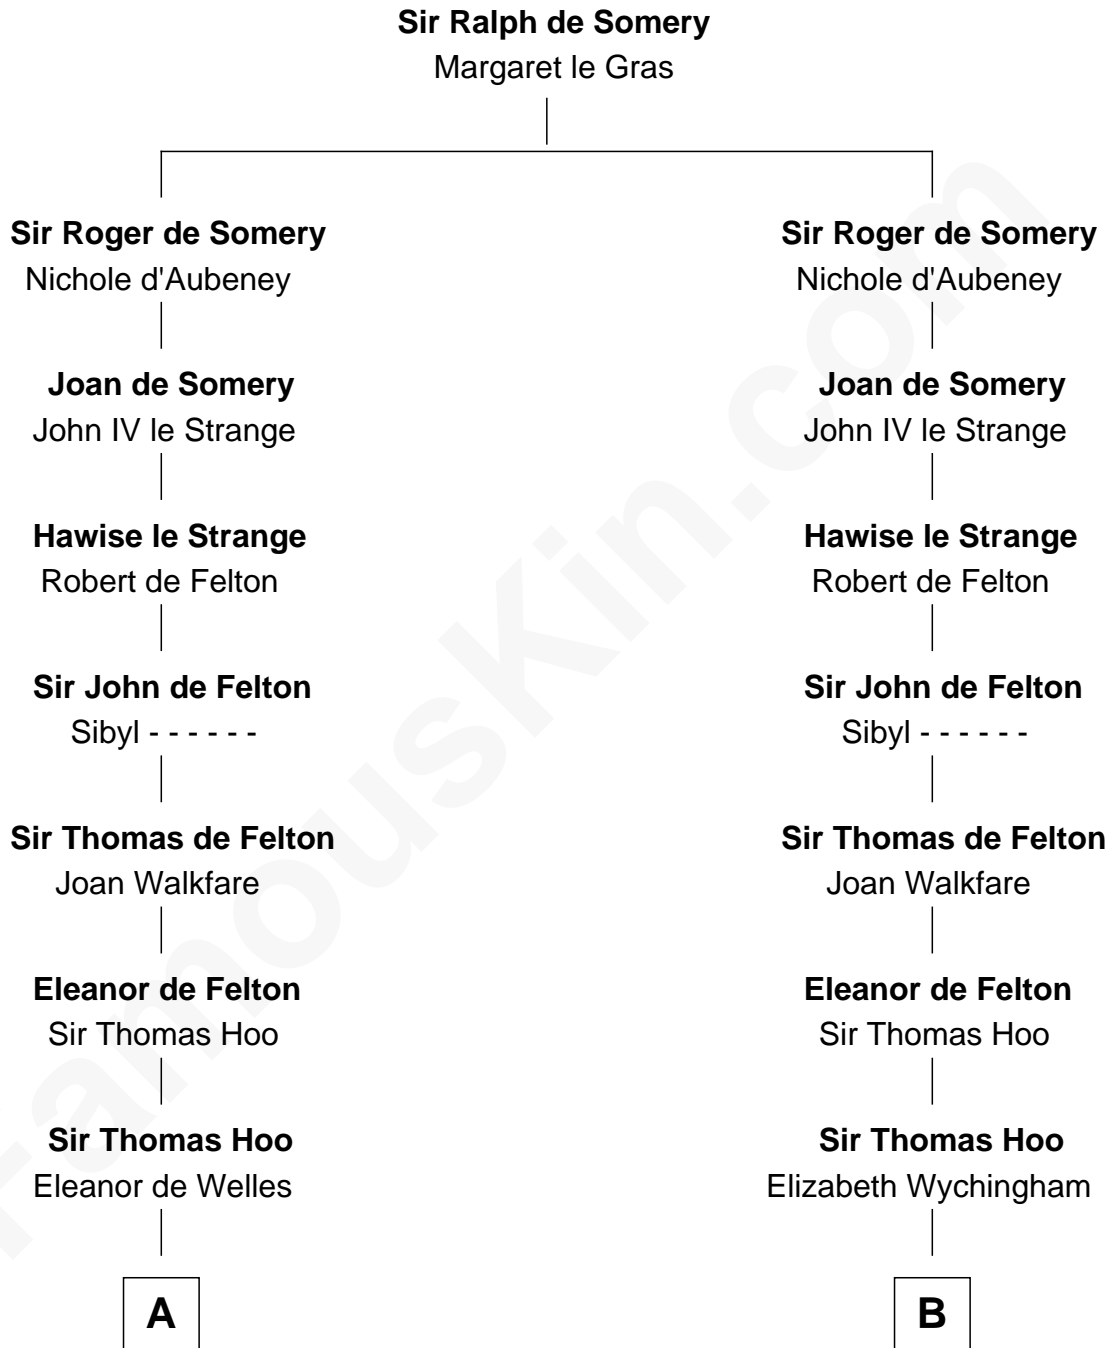

FamousKin.com

Relationship Chart of

Edith (Bolling) Wilson

First Lady of President Woodrow Wilson

20th cousin 1 time removed of

Lt. Gen. James Brudenell

Leader of the "Charge of the Light Brigade"

C

Martha Dandridge

Archibald Payne

Catherine Payne

Archibald Bolling

Archibald Bolling

Anne E. Wigginton

William Holcombe Bolling

Sarah Spiers White