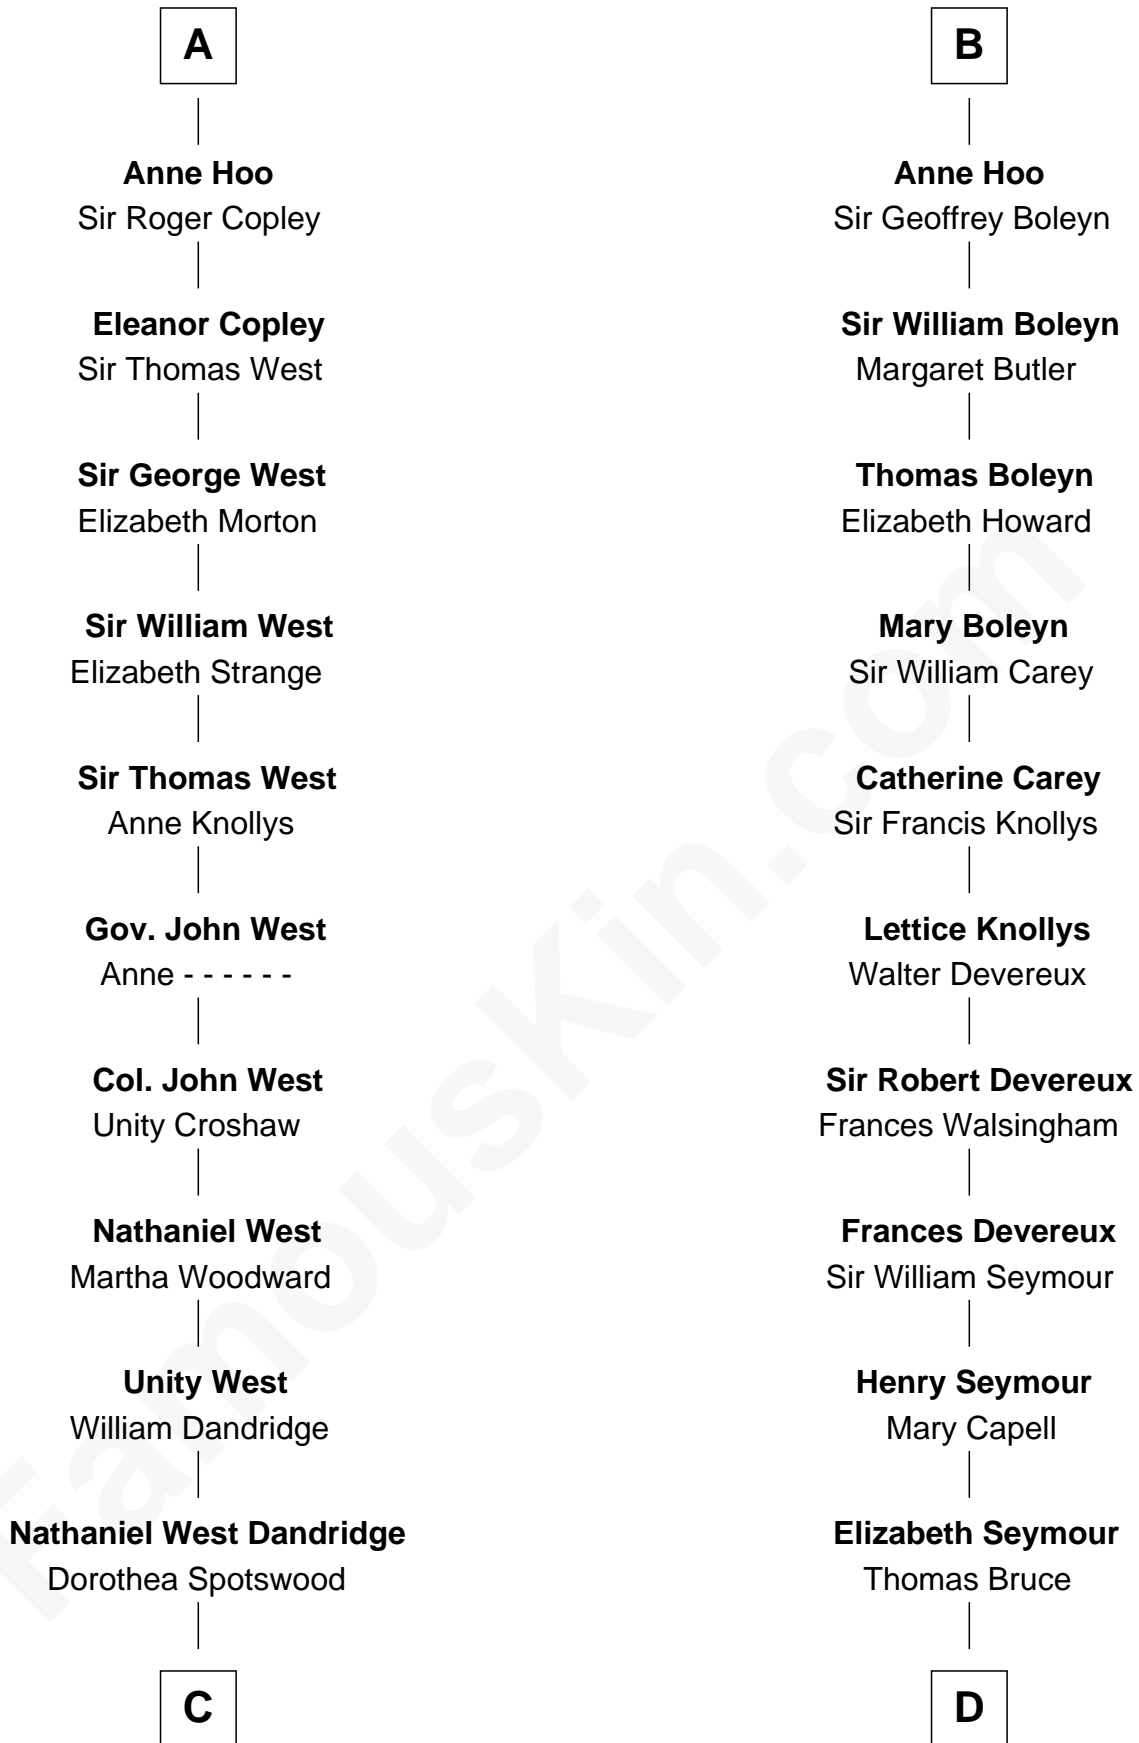

FamousKin.com

Relationship Chart of

Edith (Bolling) Wilson

First Lady of President Woodrow Wilson

20th cousin 1 time removed of

Lt. Gen. James Brudenell

Leader of the "Charge of the Light Brigade"

C

Martha Dandridge

Archibald Payne

Catherine Payne

Archibald Bolling

Archibald Bolling

Anne E. Wigginton

William Holcombe Bolling

Sarah Spiers White

Edith (Bolling) Wilson

First Lady of Woodrow Wilson

D

Elizabeth Bruce

George Brudenell

Robert Brudenell

Anne Bishopp

Robert Brudenell