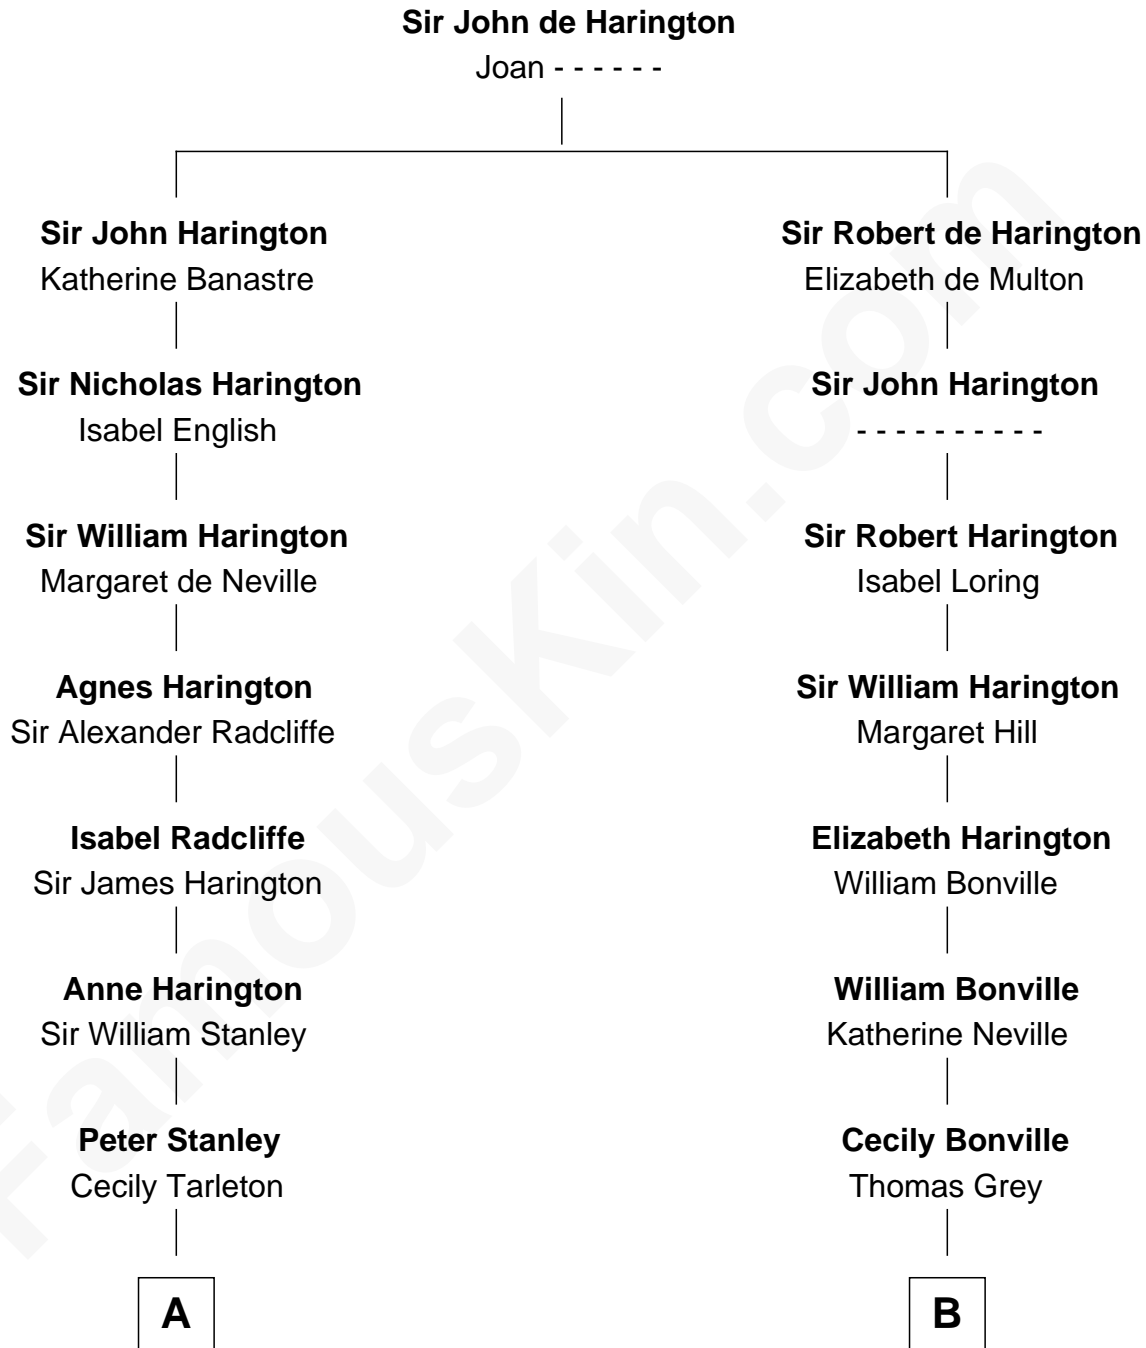

FamousKin.com

Relationship Chart of

Edith (Bolling) Wilson

First Lady of President Woodrow Wilson

17th cousin 1 time removed of

Lt. Gen. James Brudenell

Leader of the "Charge of the Light Brigade"

C

William Holcombe Bolling

Sarah Spiers White

Edith (Bolling) Wilson

First Lady of Woodrow Wilson

FamousKin.com