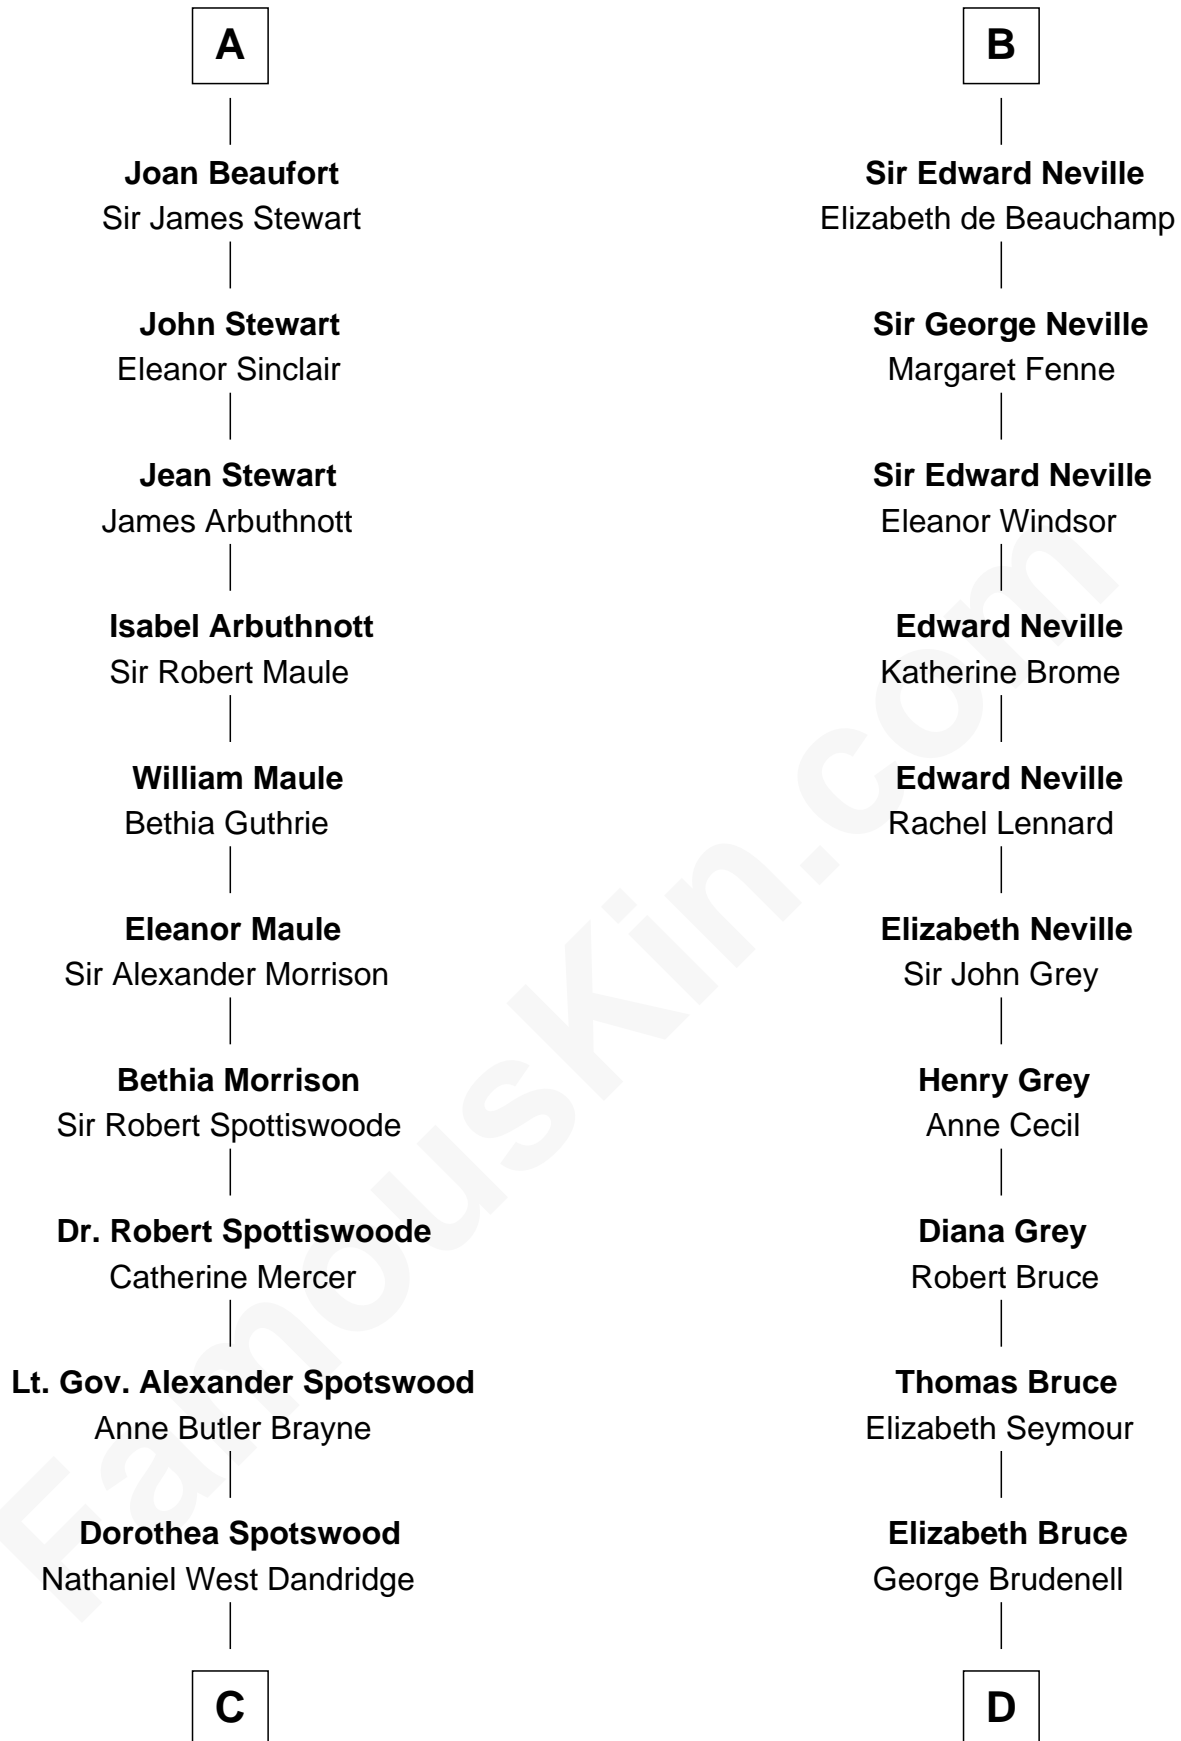

FamousKin.com

Relationship Chart of

Edith (Bolling) Wilson

First Lady of President Woodrow Wilson

19th cousin 2 times removed of

Lt. Gen. James Brudenell

Leader of the "Charge of the Light Brigade"

Andrew II, King of Hungary

C

Martha Dandridge

Archibald Payne

Catherine Payne

Archibald Bolling

Archibald Bolling

Anne E. Wigginton

William Holcombe Bolling