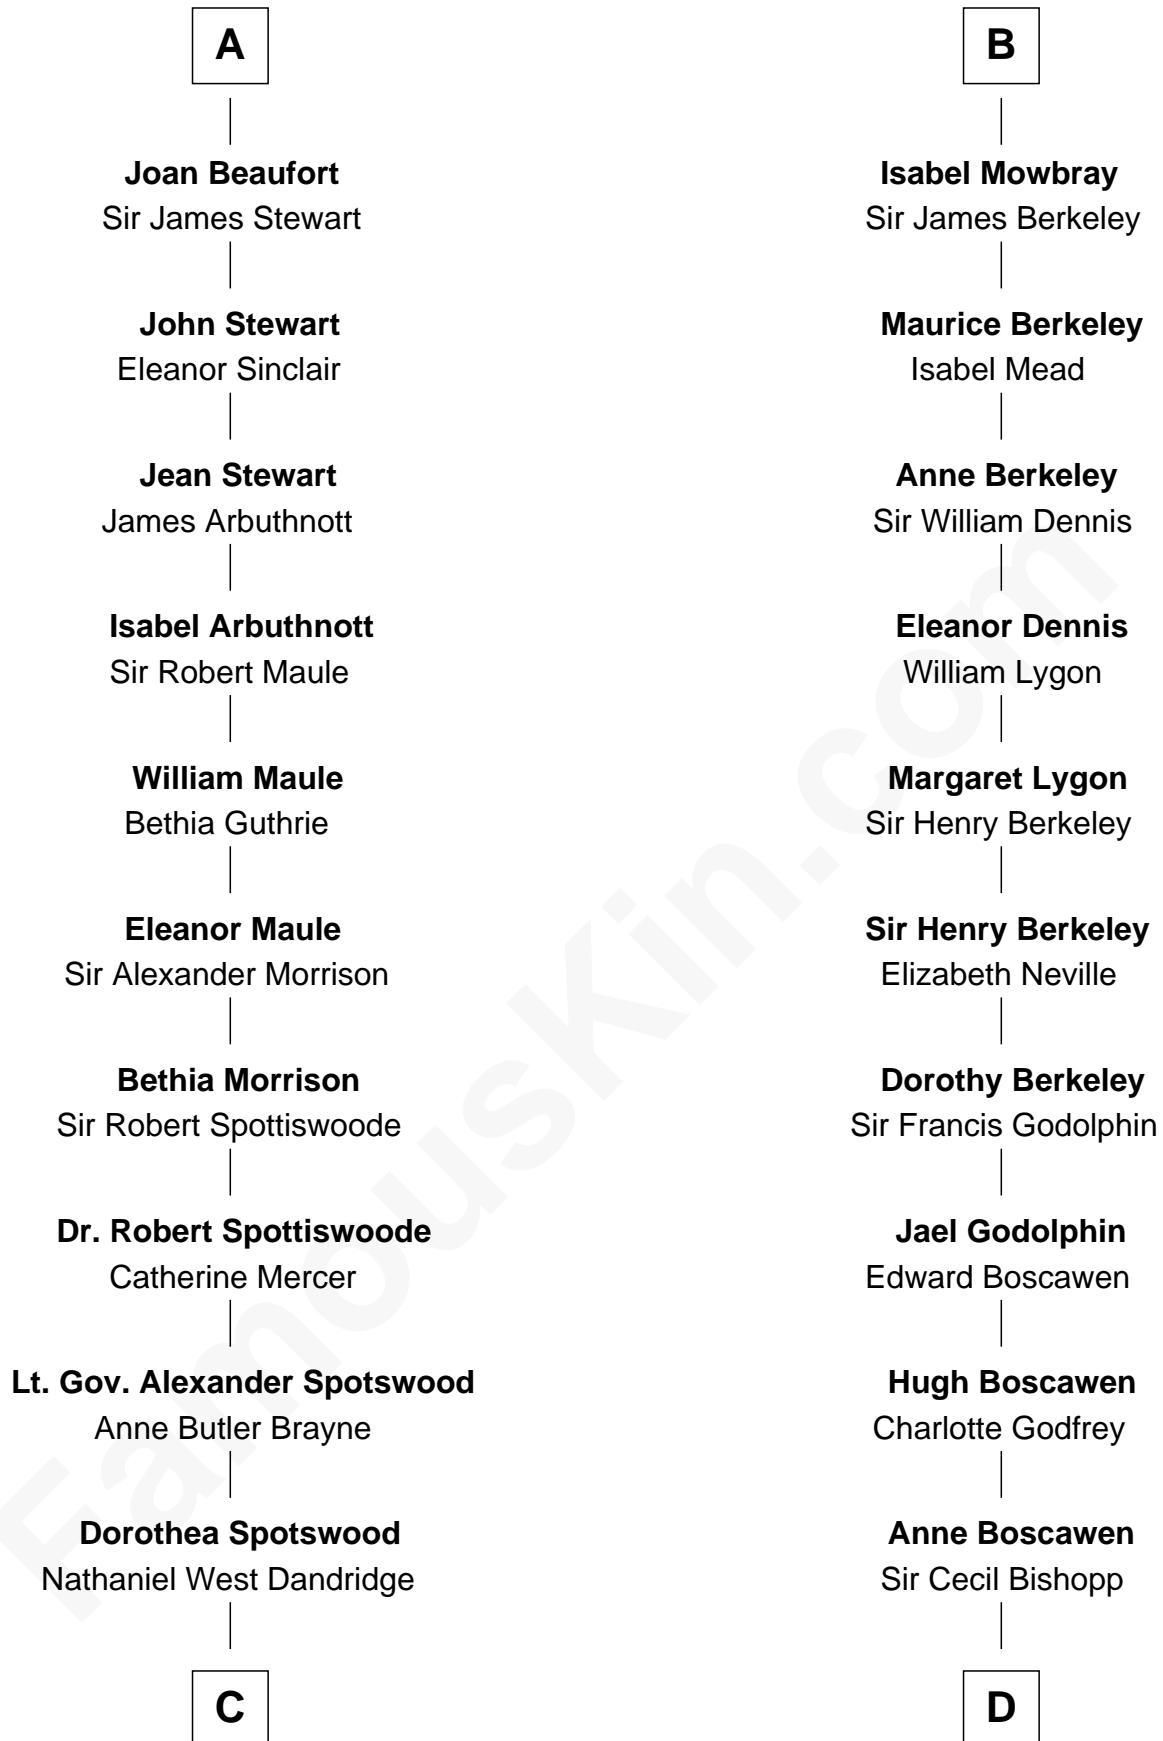

FamousKin.com

Relationship Chart of

Edith (Bolling) Wilson

First Lady of President Woodrow Wilson

19th cousin 2 times removed of

Lt. Gen. James Brudenell

Leader of the "Charge of the Light Brigade"

C

Martha Dandridge

Archibald Payne

Catherine Payne

Archibald Bolling

Archibald Bolling

Anne E. Wigginton

William Holcombe Bolling

Sarah Spiers White