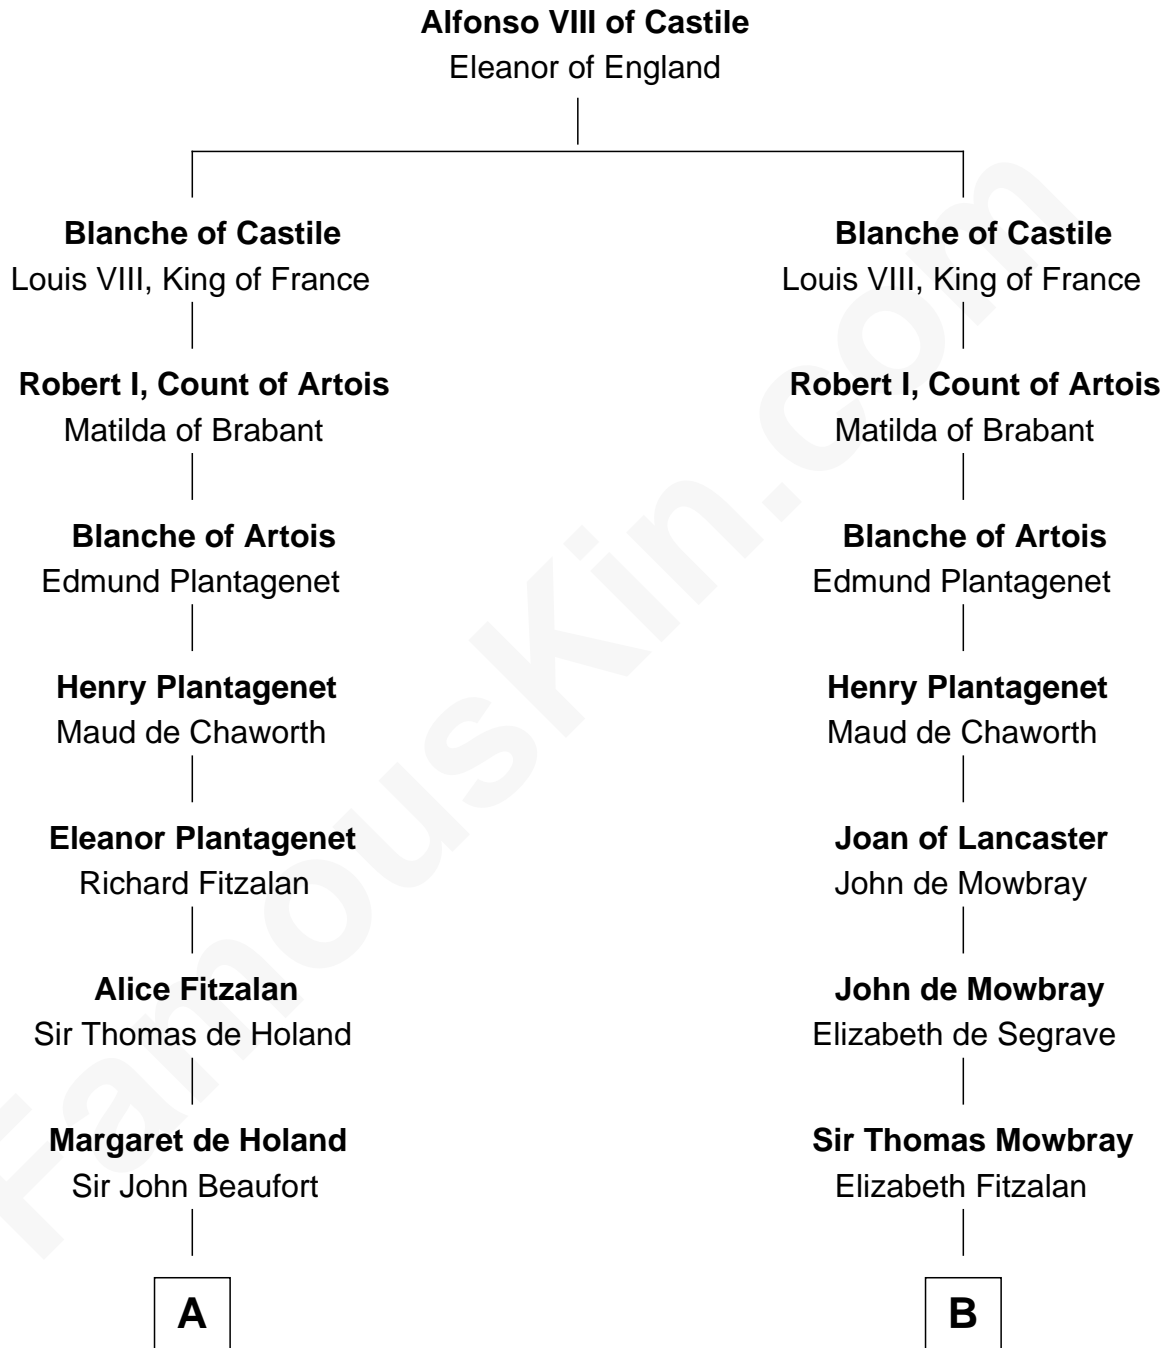

FamousKin.com

Relationship Chart of

Edith (Bolling) Wilson

First Lady of President Woodrow Wilson

19th cousin 2 times removed of

Lt. Gen. James Brudenell

Leader of the "Charge of the Light Brigade"

C

Martha Dandridge

Archibald Payne

Catherine Payne

Archibald Bolling

Archibald Bolling

Anne E. Wigginton

William Holcombe Bolling

Sarah Spiers White