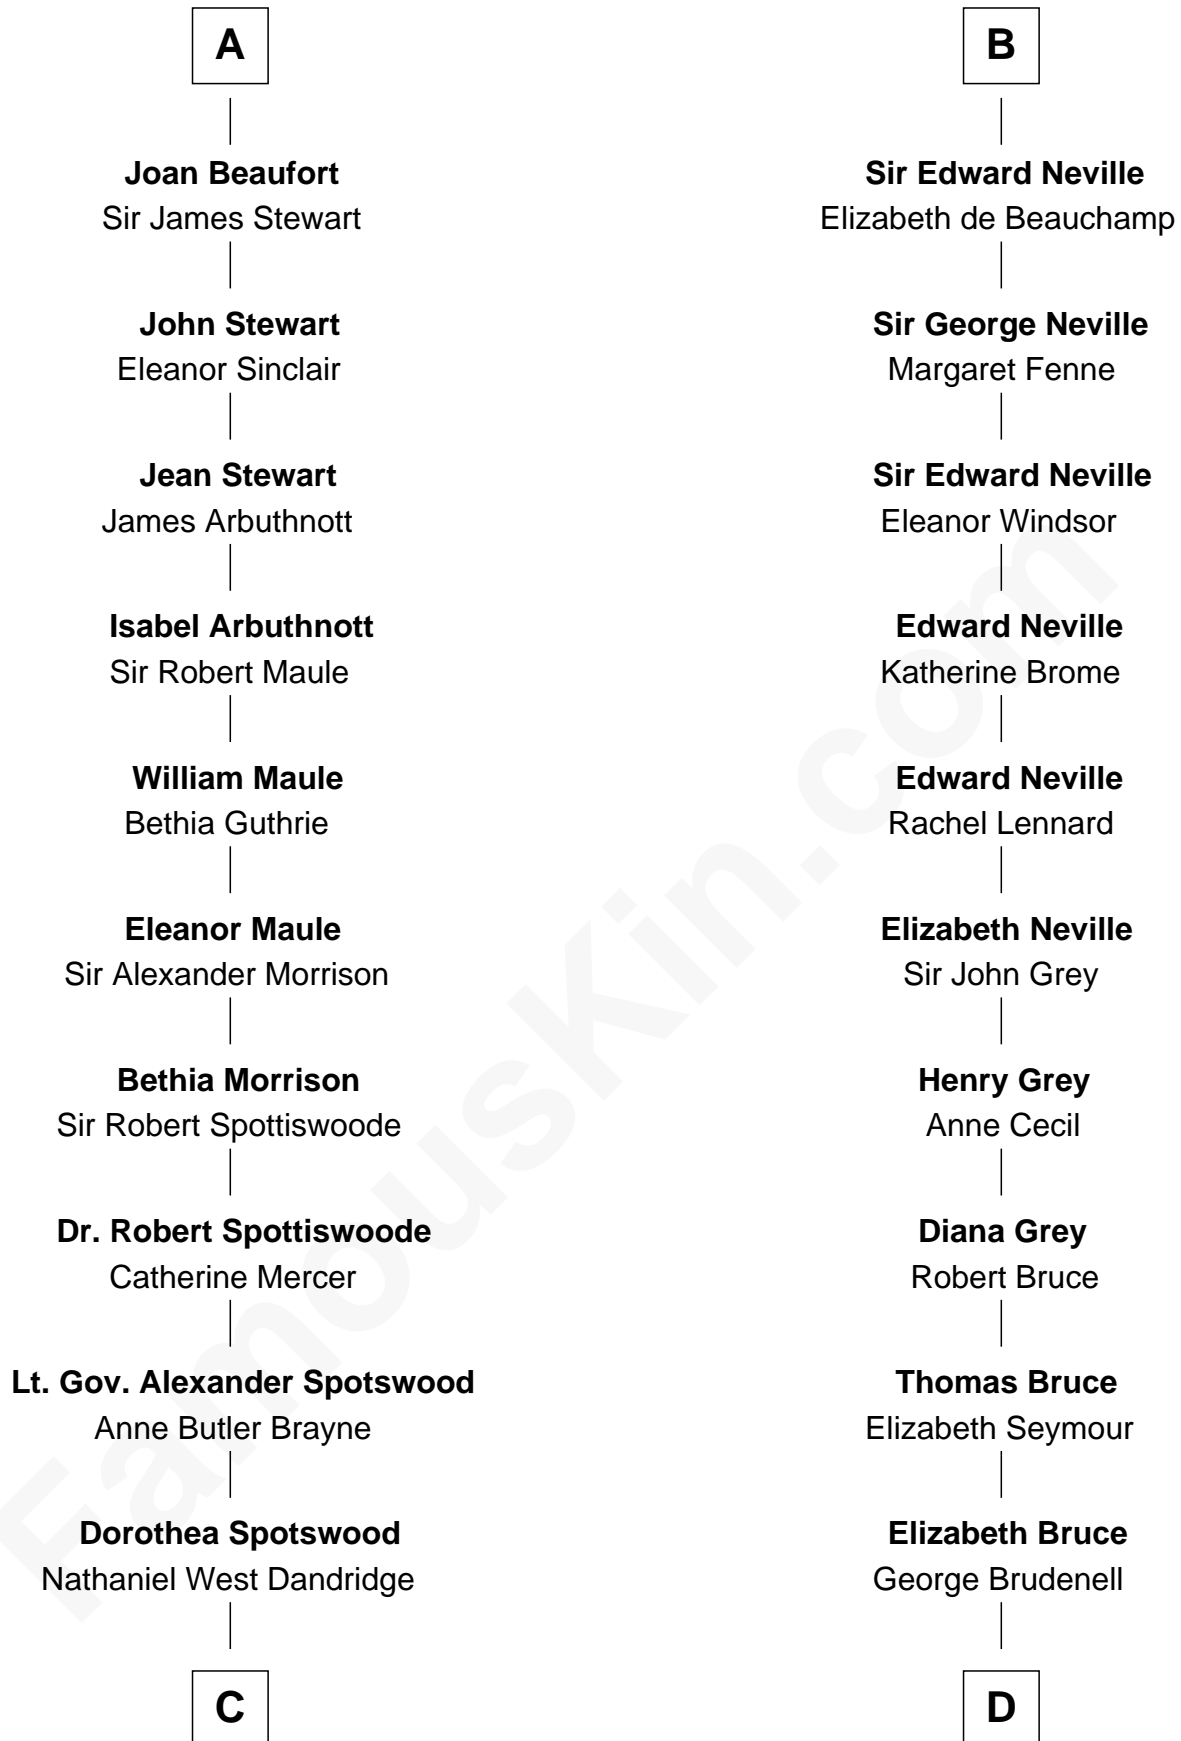

FamousKin.com
Relationship Chart of
Edith (Bolling) Wilson

First Lady of President Woodrow Wilson

19th cousin 2 times removed of

Lt. Gen. James Brudenell

Leader of the "Charge of the Light Brigade"

C

Martha Dandridge

Archibald Payne

Catherine Payne

Archibald Bolling

Archibald Bolling

Anne E. Wigginton

William Holcombe Bolling

Sarah Spiers White

Edith (Bolling) Wilson