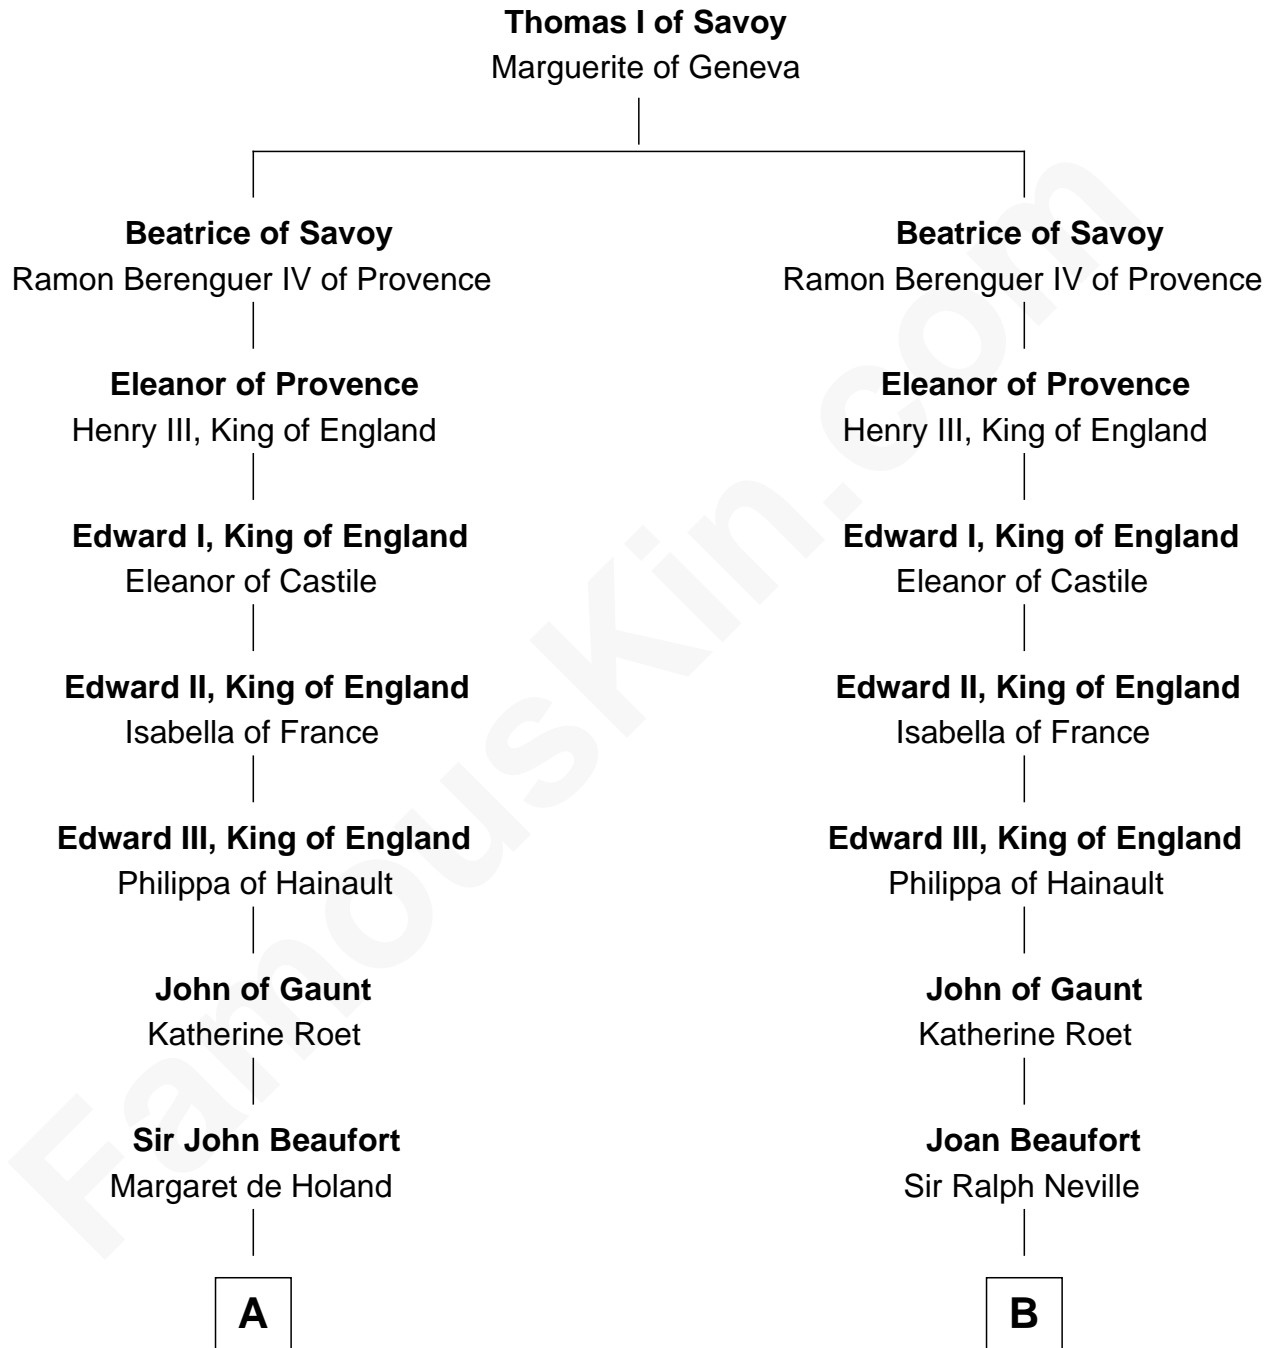

FamousKin.com
Relationship Chart of
Edith (Bolling) Wilson

First Lady of President Woodrow Wilson

19th cousin 2 times removed of

Lt. Gen. James Brudenell

Leader of the "Charge of the Light Brigade"

C

Martha Dandridge

Archibald Payne

Catherine Payne

Archibald Bolling

Archibald Bolling

Anne E. Wigginton

William Holcombe Bolling

Sarah Spiers White

Edith (Bolling) Wilson