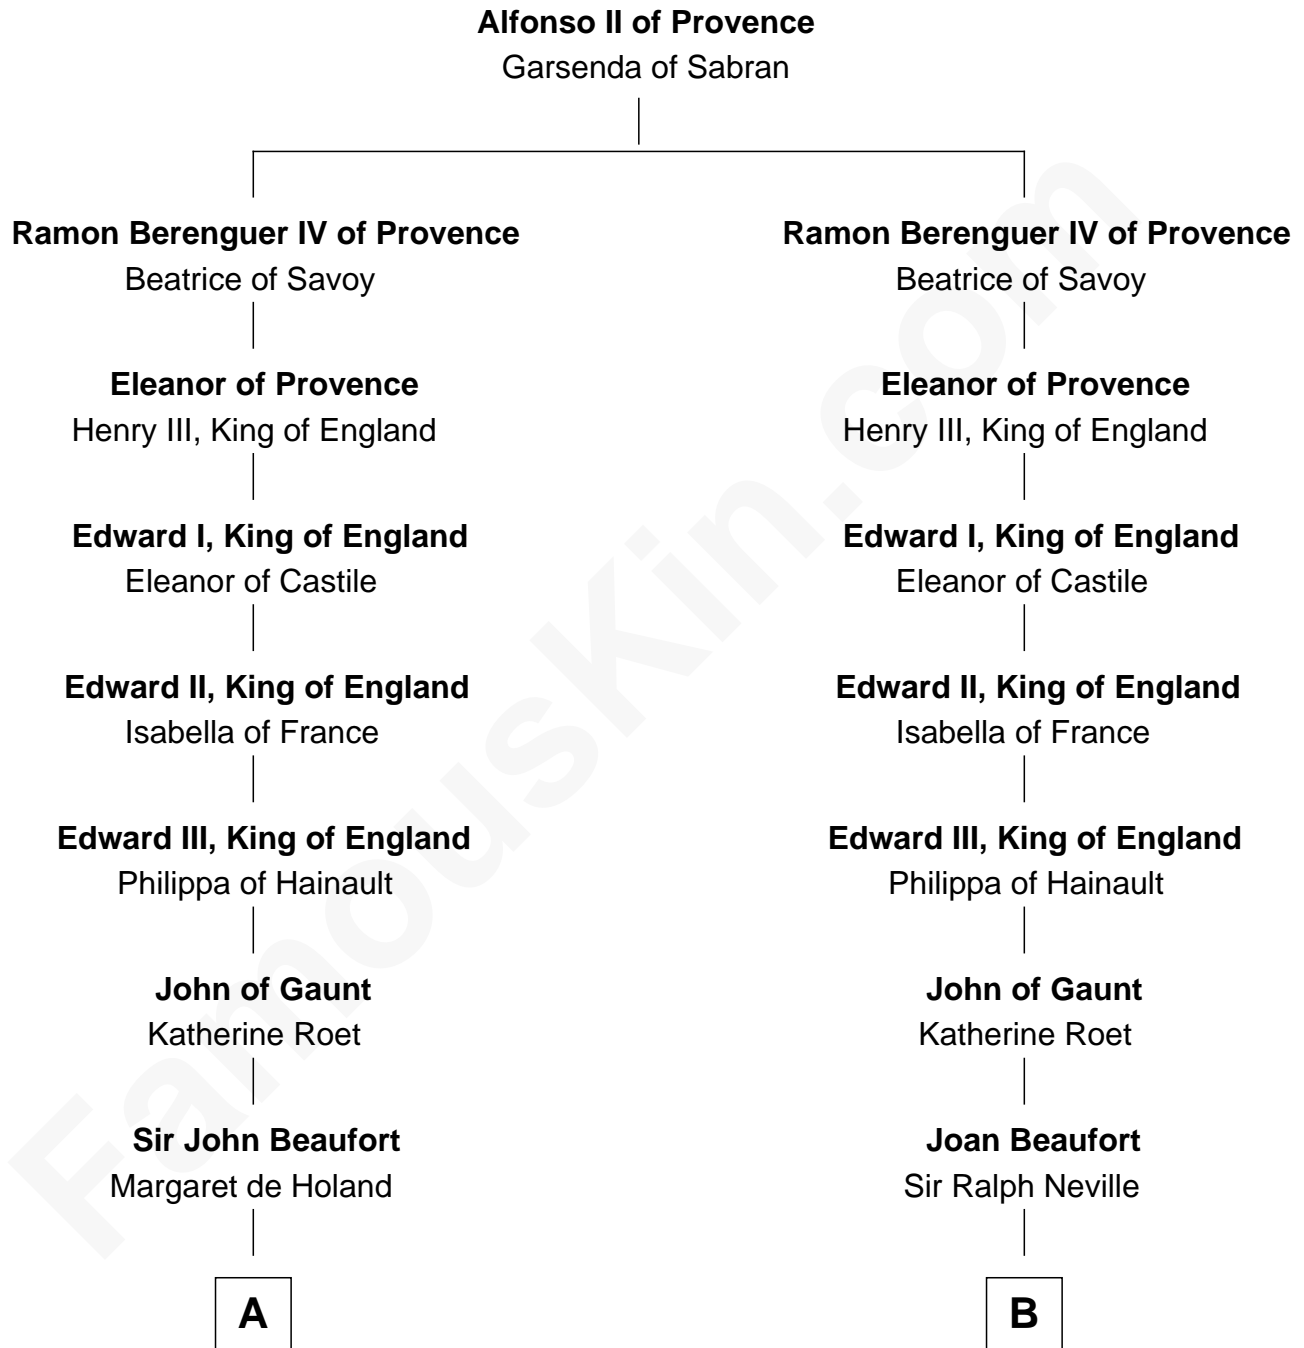

FamousKin.com

Relationship Chart of

Edith (Bolling) Wilson

First Lady of President Woodrow Wilson

19th cousin 2 times removed of

Lt. Gen. James Brudenell

Leader of the "Charge of the Light Brigade"

C

Martha Dandridge

Archibald Payne

Catherine Payne

Archibald Bolling

Archibald Bolling

Anne E. Wigginton

William Holcombe Bolling

Sarah Spiers White