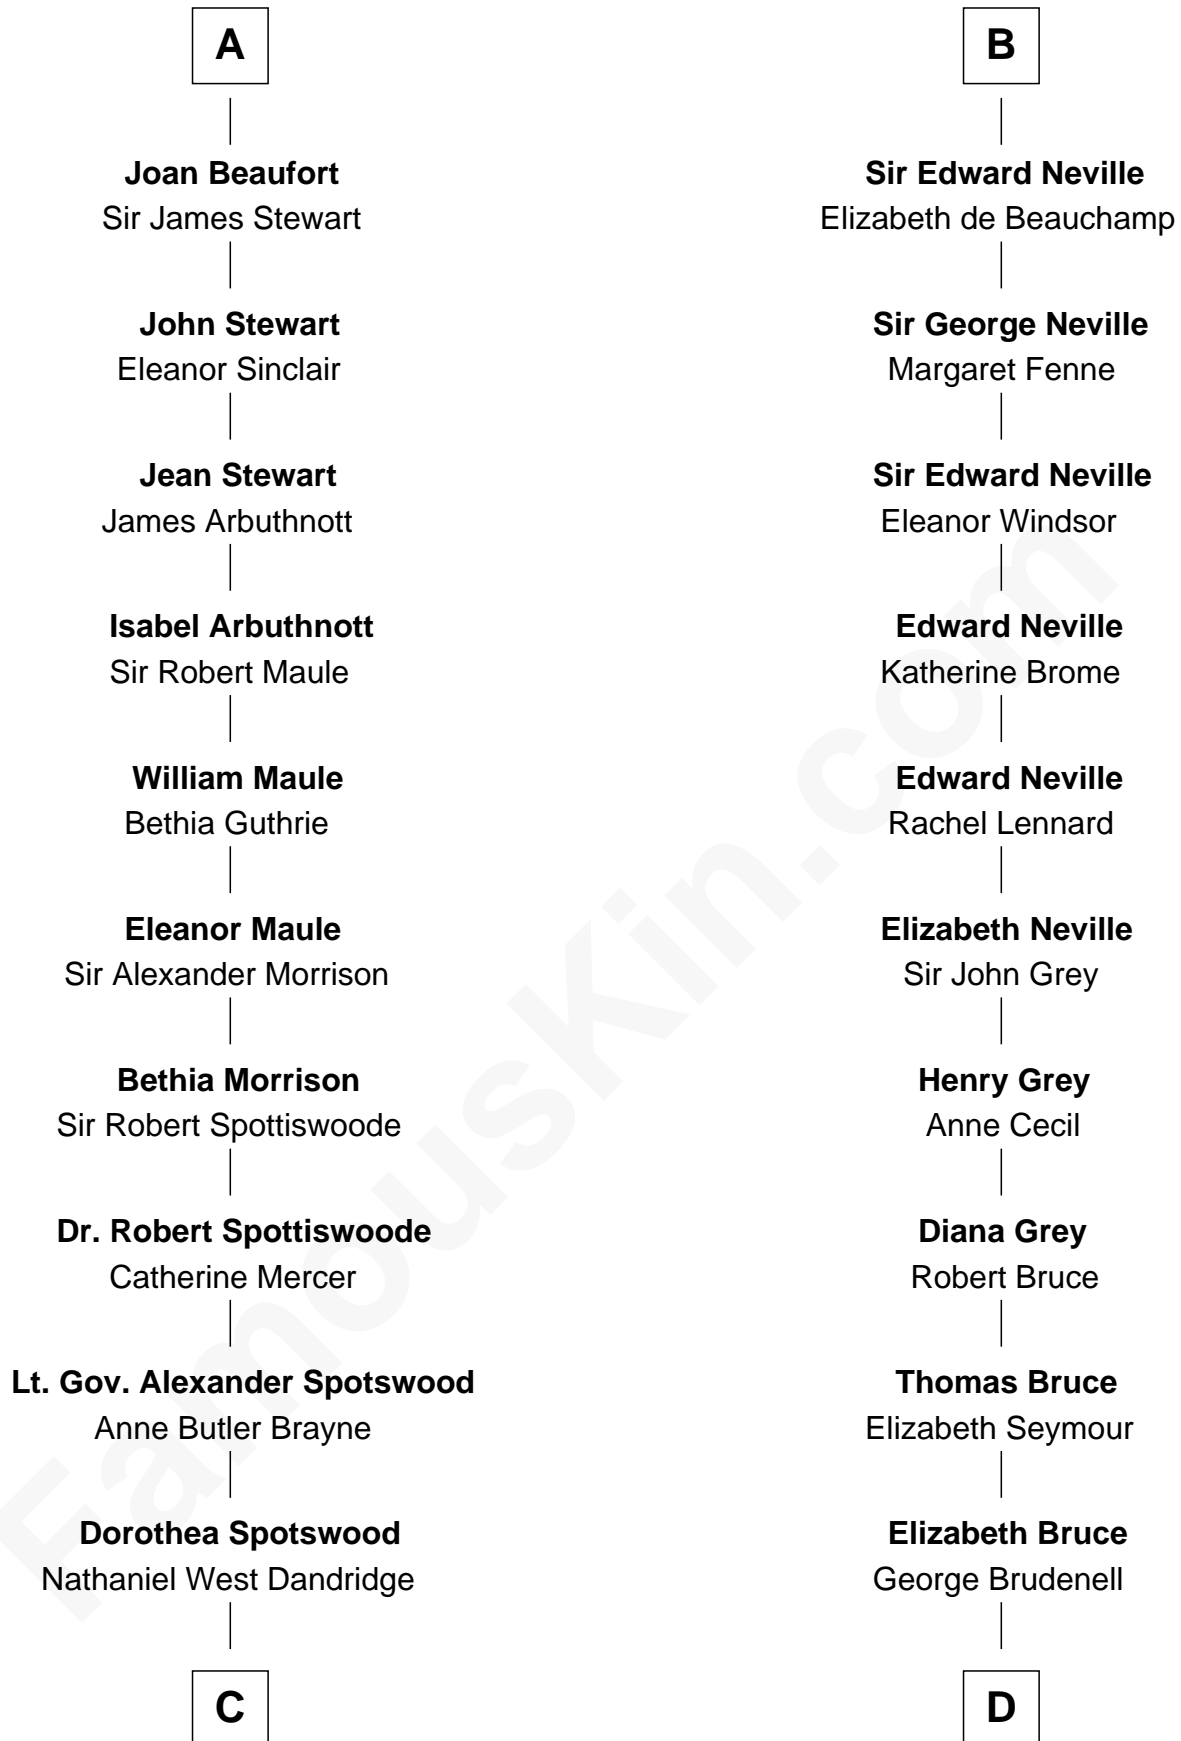

FamousKin.com

Relationship Chart of

Edith (Bolling) Wilson

First Lady of President Woodrow Wilson

19th cousin 2 times removed of

Lt. Gen. James Brudenell

Leader of the "Charge of the Light Brigade"

C

Martha Dandridge

Archibald Payne

Catherine Payne

Archibald Bolling

Archibald Bolling

Anne E. Wigginton

William Holcombe Bolling

Sarah Spiers White