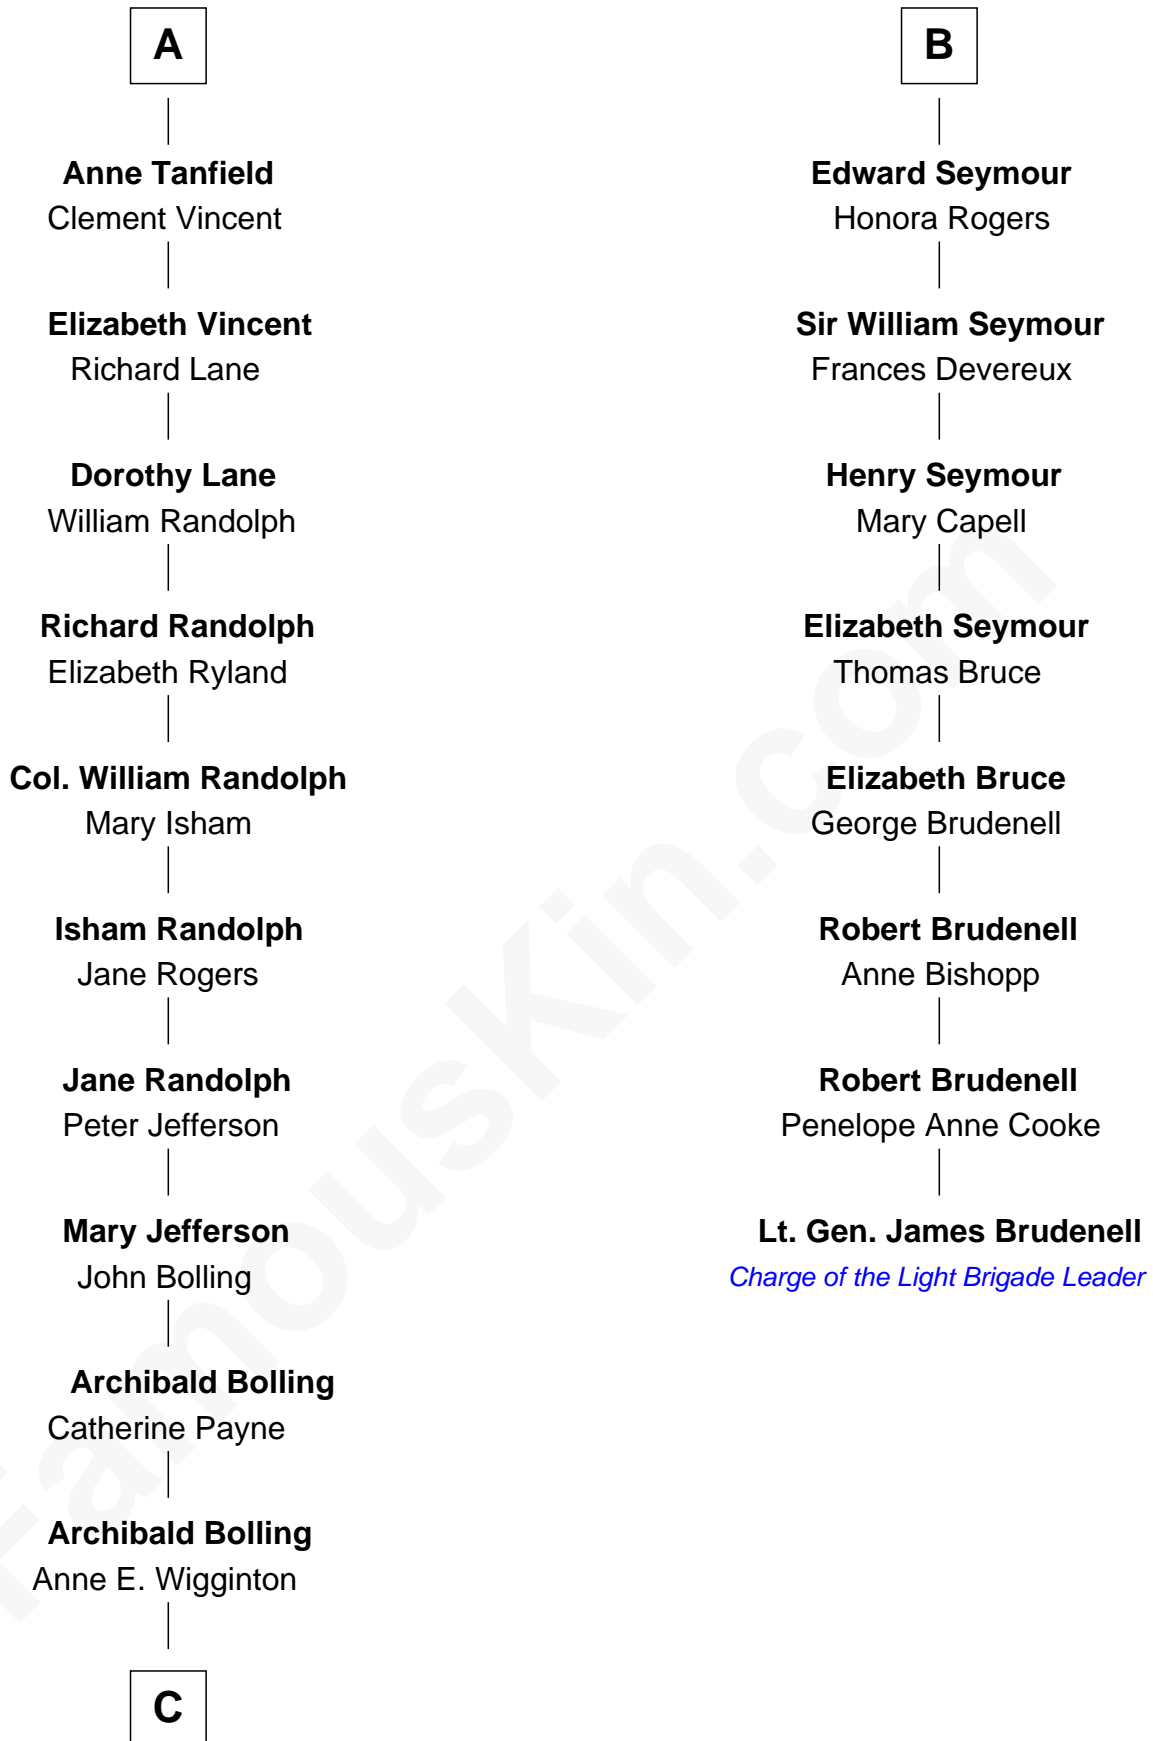

FamousKin.com

Relationship Chart of

Edith (Bolling) Wilson

First Lady of President Woodrow Wilson

14th cousin 4 times removed of

Lt. Gen. James Brudenell

Leader of the "Charge of the Light Brigade"

C

William Holcombe Bolling

Sarah Spiers White

Edith (Bolling) Wilson

First Lady of Woodrow Wilson

FamousKin.com