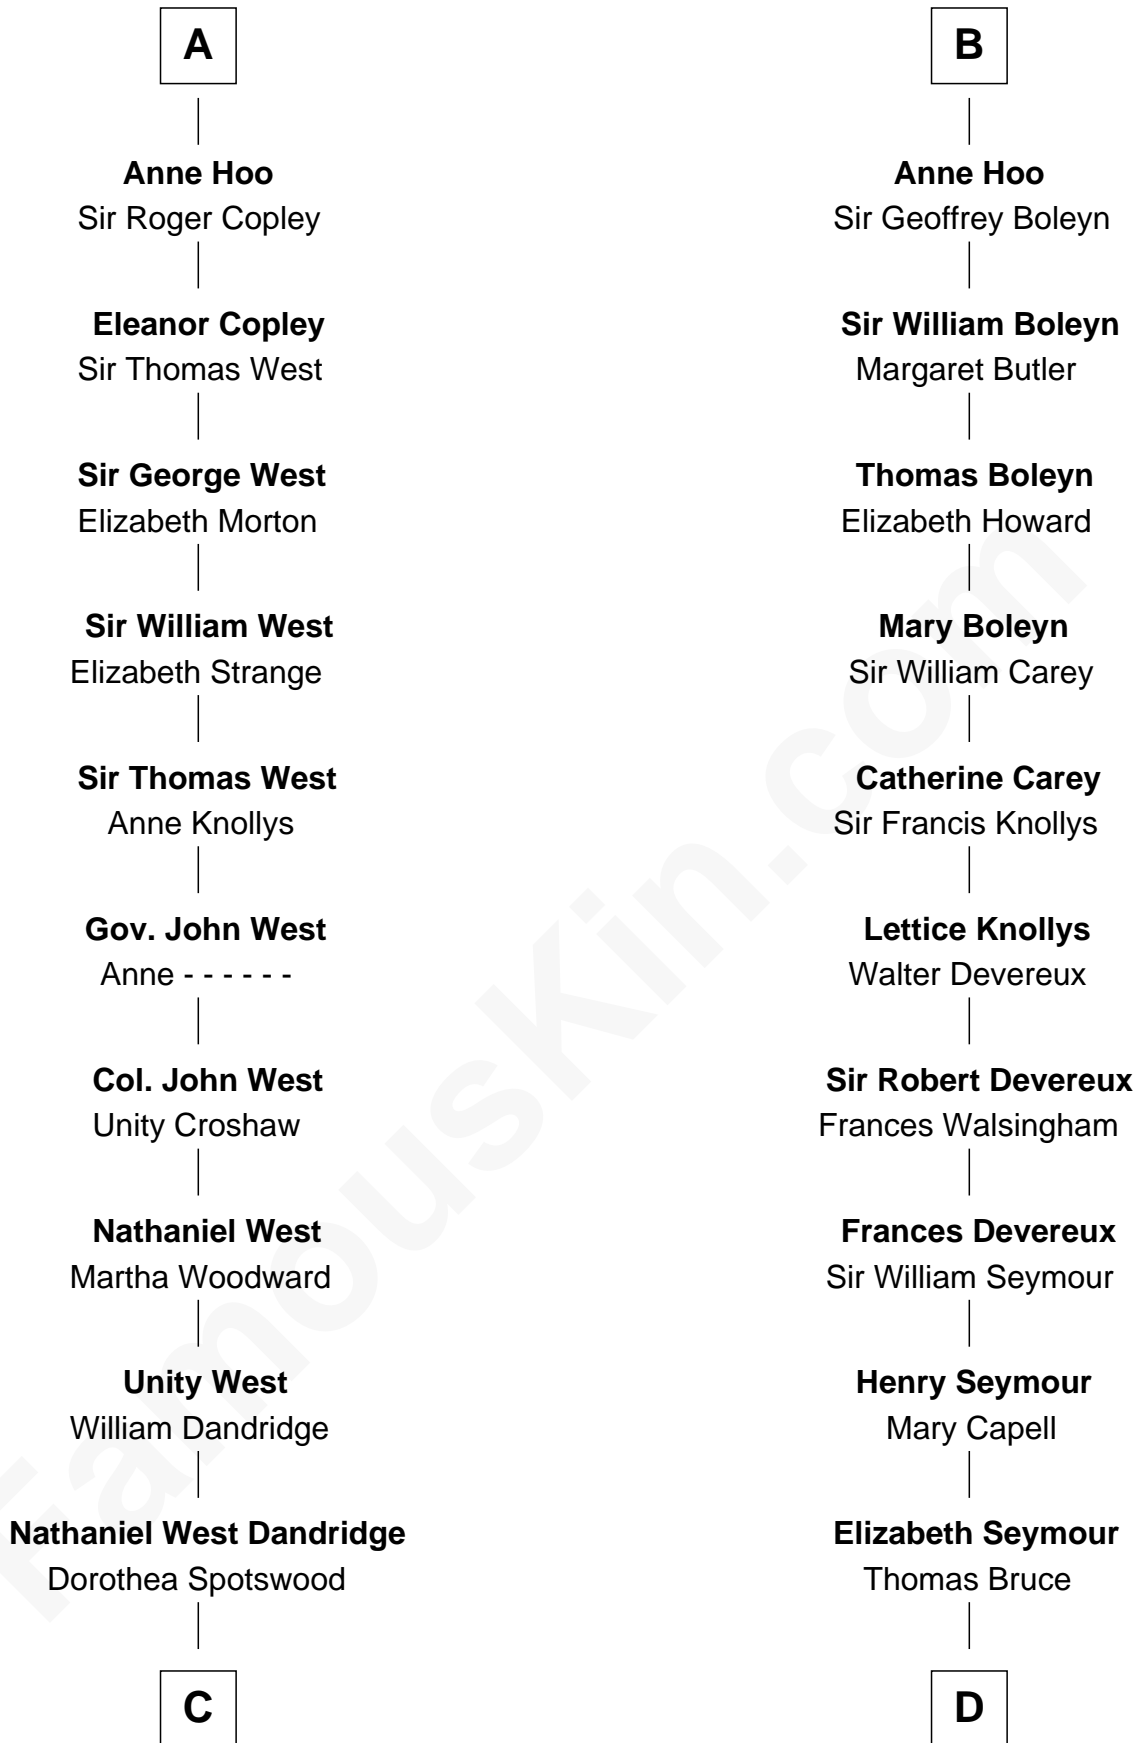

FamousKin.com

Relationship Chart of

Edith (Bolling) Wilson

First Lady of President Woodrow Wilson

20th cousin 1 time removed of

Lt. Gen. James Brudenell

Leader of the "Charge of the Light Brigade"

Robert Tregoz

C

Martha Dandridge

Archibald Payne

Catherine Payne

Archibald Bolling

Archibald Bolling

Anne E. Wigginton

William Holcombe Bolling

Sarah Spiers White

Edith (Bolling) Wilson

First Lady of Woodrow Wilson

D

Elizabeth Bruce

George Brudenell

Robert Brudenell

Anne Bishopp