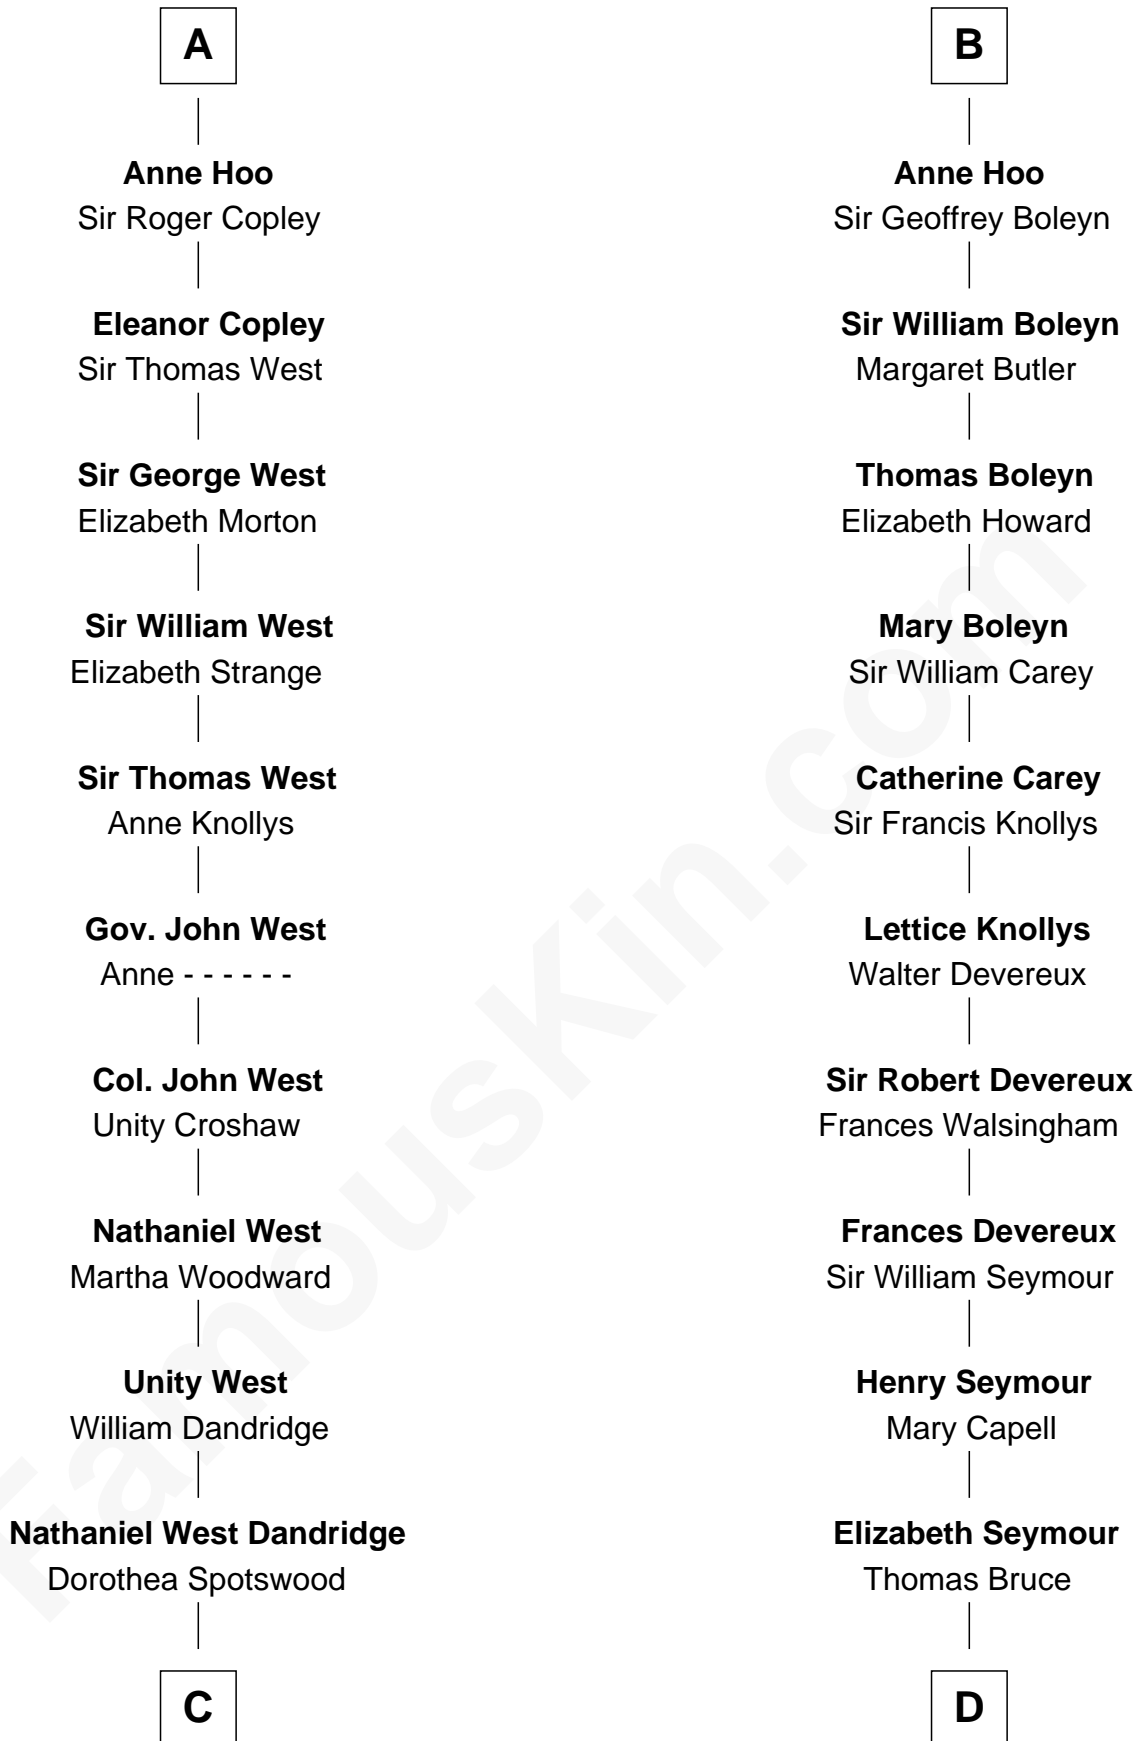

FamousKin.com

Relationship Chart of

Edith (Bolling) Wilson

First Lady of President Woodrow Wilson

20th cousin 1 time removed of

Lt. Gen. James Brudenell

Leader of the "Charge of the Light Brigade"

C

Martha Dandridge

Archibald Payne

Catherine Payne

Archibald Bolling

Archibald Bolling

Anne E. Wigginton

William Holcombe Bolling

Sarah Spiers White

Edith (Bolling) Wilson

First Lady of Woodrow Wilson

D

Elizabeth Bruce

George Brudenell

Robert Brudenell

Anne Bishopp

Robert Brudenell