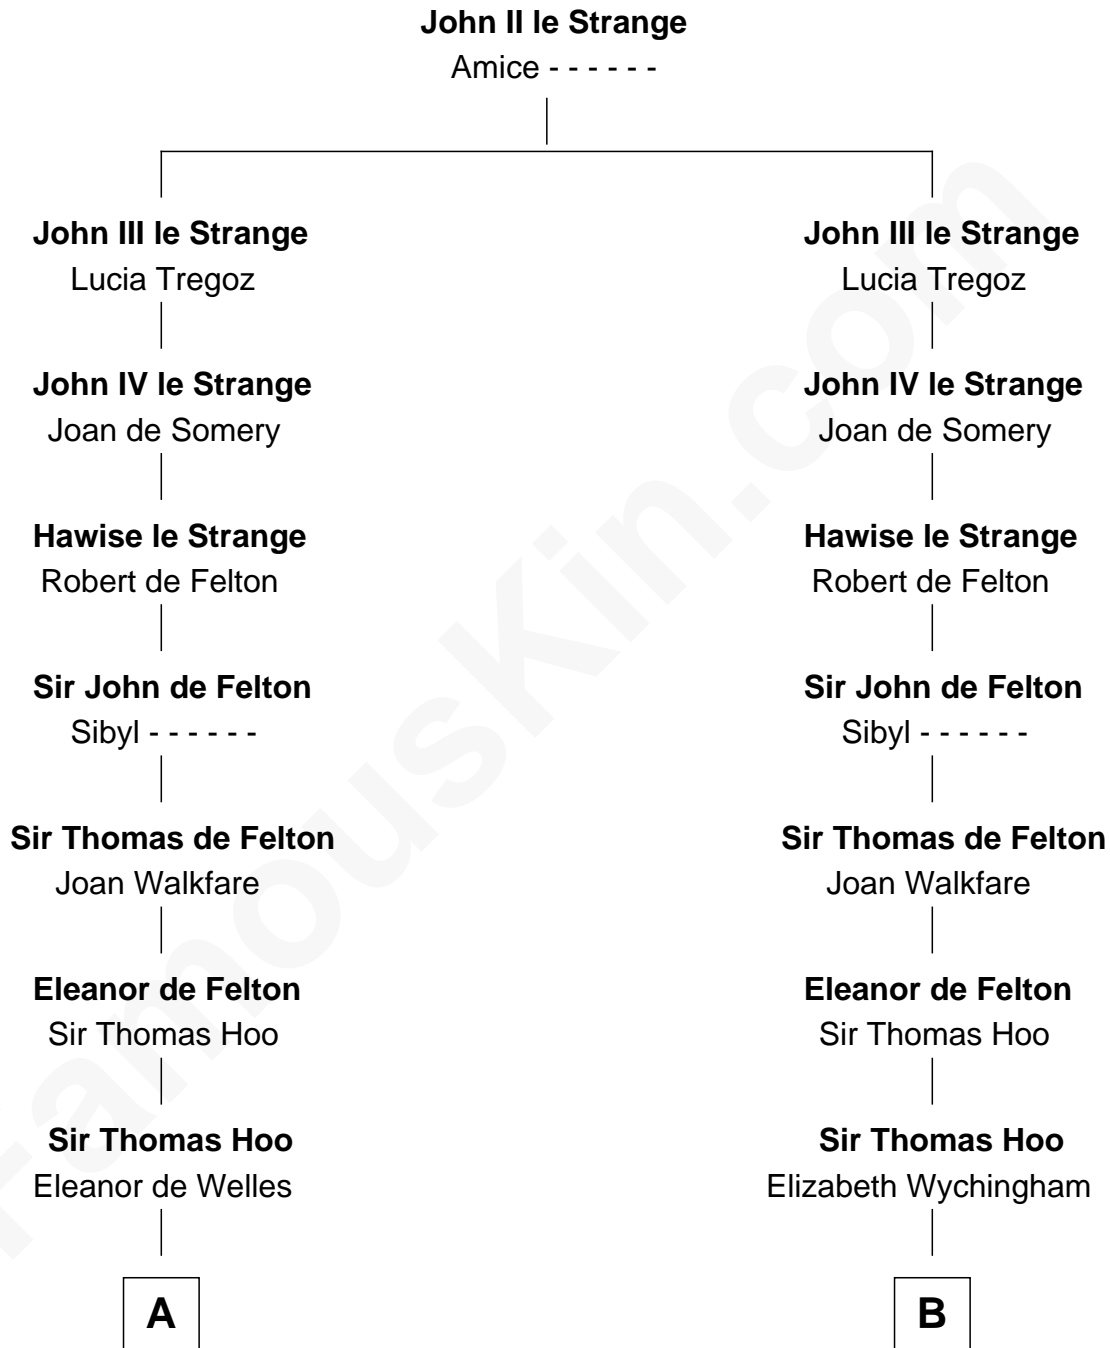

FamousKin.com

Relationship Chart of

Edith (Bolling) Wilson

First Lady of President Woodrow Wilson

20th cousin 1 time removed of

Lt. Gen. James Brudenell

Leader of the "Charge of the Light Brigade"

C

Martha Dandridge

Archibald Payne

Catherine Payne

Archibald Bolling

Archibald Bolling

Anne E. Wigginton

William Holcombe Bolling

Sarah Spiers White