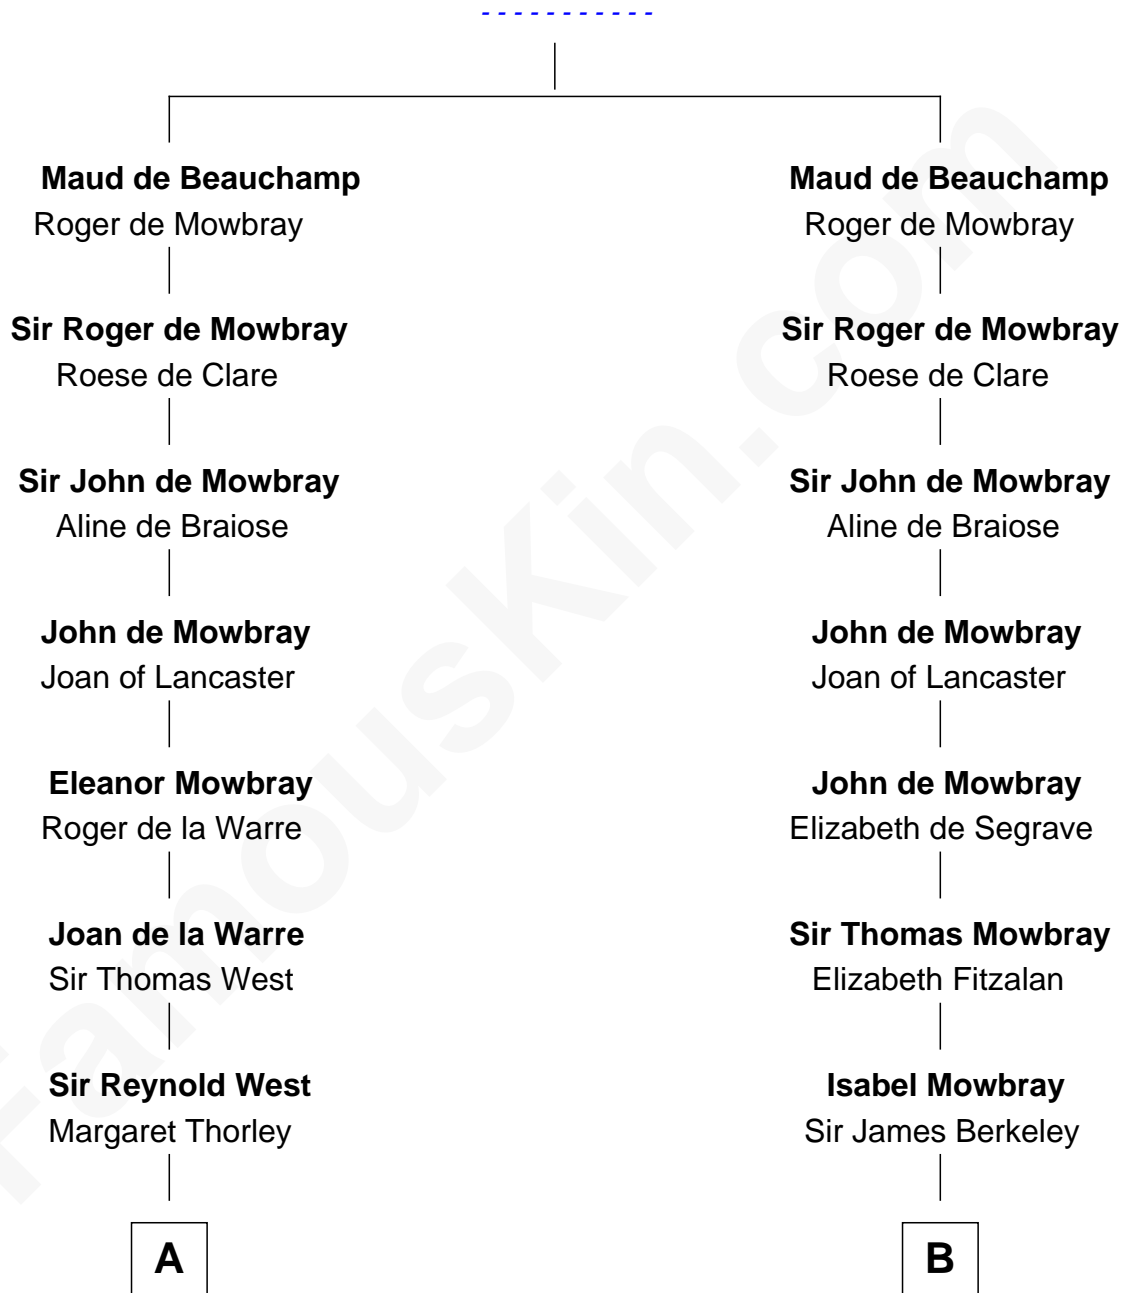

FamousKin.com

Relationship Chart of

Edith (Bolling) Wilson

First Lady of President Woodrow Wilson

18th cousin 3 times removed of

Lt. Gen. James Brudenell

Leader of the "Charge of the Light Brigade"

William de Beauchamp

C

Martha Dandridge

Archibald Payne

Catherine Payne

Archibald Bolling

Archibald Bolling

Anne E. Wigginton

William Holcombe Bolling