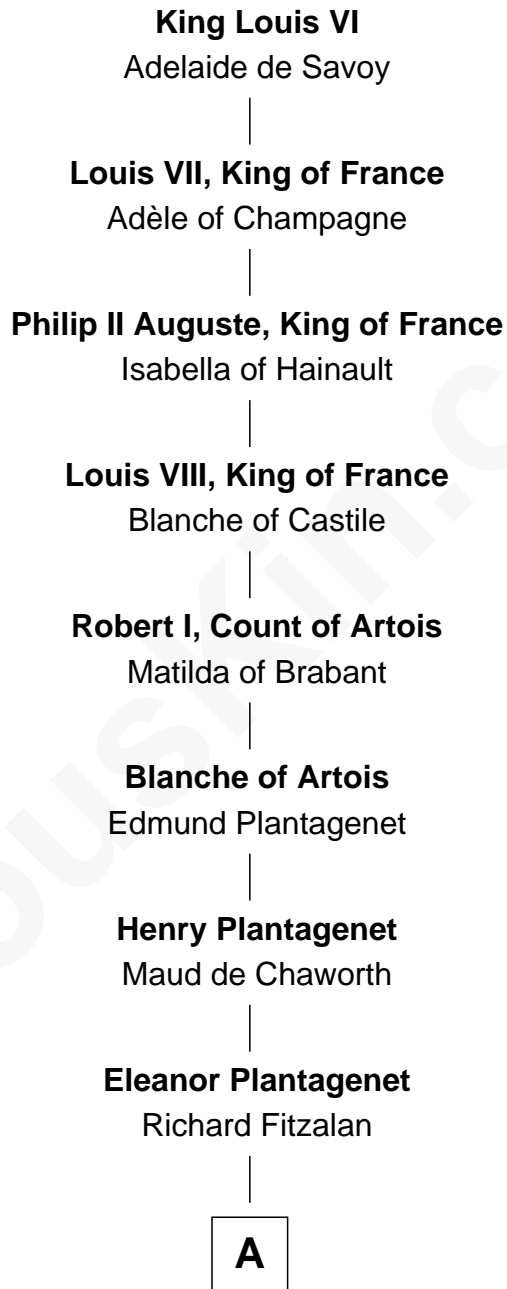

FamousKin.com
Relationship Chart of
Edith (Bolling) Wilson

First Lady of President Woodrow Wilson

22nd Great-granddaughter of

King Louis VI
King of France

A

Alice Fitzalan

Sir Thomas de Holand

Margaret de Holand

Sir Robert Maule

William Maule

Bethia Guthrie

Eleanor Maule

Sir Alexander Morrison

Bethia Morrison

Sir Robert Spottiswoode

Dr. Robert Spottiswoode

Catherine Mercer

B

B

|
Lt. Gov. Alexander Spotswood

Anne Butler Brayne

|
Dorothea Spotswood

Nathaniel West Dandridge

|
Martha Dandridge