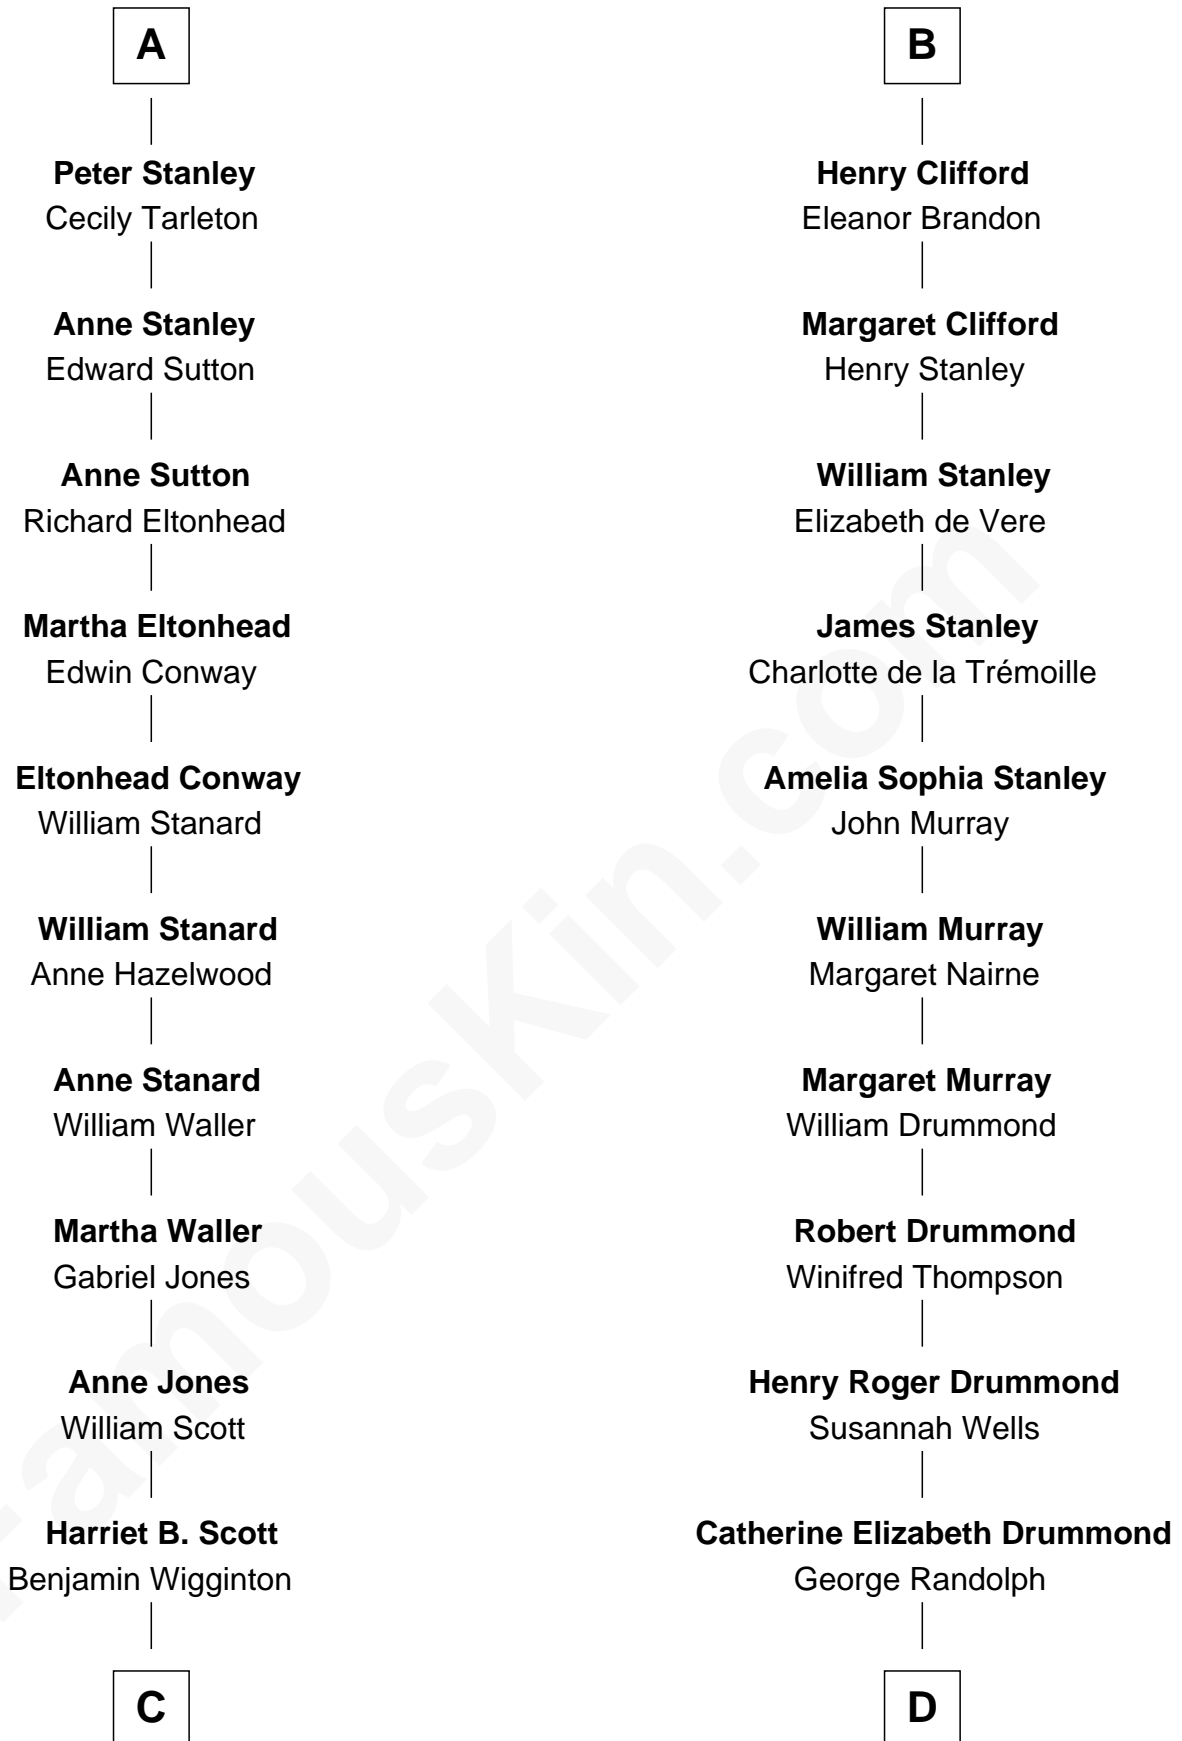

FamousKin.com

Relationship Chart of

Edith (Bolling) Wilson

First Lady of President Woodrow Wilson

19th cousin 2 times removed of

Hugh Grant
Movie Actor

C

Anne E. Wigginton

Archibald Bolling

William Holcombe Bolling

Sarah Spiers White

Edith (Bolling) Wilson

First Lady of Woodrow Wilson

D

Cyril Randolph

Frances Selina Hervey